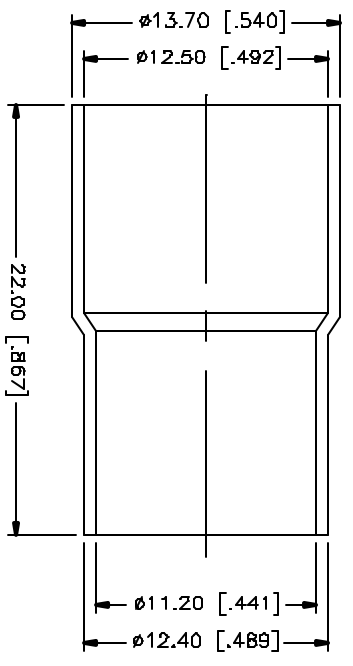

REV.	DATE	DESCRIPTION
NC	01/09/06	INITIAL RELEASE

- NOTE:
1. CRIMPED FERRULE  
HEX CRIMP SIZE .429"
  2. CONTACT PIN TO SOLDER

NO.	DESCRIPTION	MATERIAL	FINISH	QTY	DO NOT SCALE DRAWING	APPROVALS	DATE	PART DESCRIPTION	DWG. NO.	NO.	NC	SIZE	SCALE
8								<b>Amphenol Connex</b> UHF CRIMP JACK (FOR RG-8/U CABLE) 182335	182335.DWG	NC	NC	A	NA
7													
6													
5													
4	FERRULE	COPPER	NICKEL	1									
3	CONTACT PIN	BRASS	GOLD	1									
2	INSULATOR	DELFIN	NATURAL	1									
1	BODY	BRASS	NICKEL	1									
UHFERRING SPECIFIED MATERIALS ARE INDICATED FOR DISCREET REVISIONS ONLY. UHFERRING SPECIFIED MATERIALS ARE: TECHNICAL SPECIFICATIONS: A - 30mm ± 0.20mm B - 30mm ± 0.40mm C - 120mm ± 0.50mm UHFERRING SPECIFIED MATERIALS ARE: TECHNICAL SPECIFICATIONS: .020 - .315 = ± 0.007" .315 - 1.180 = ± 0.015" 1.180 - 4.724 = ± 0.020"					C:/182/182335.DWG		182335.DWG						