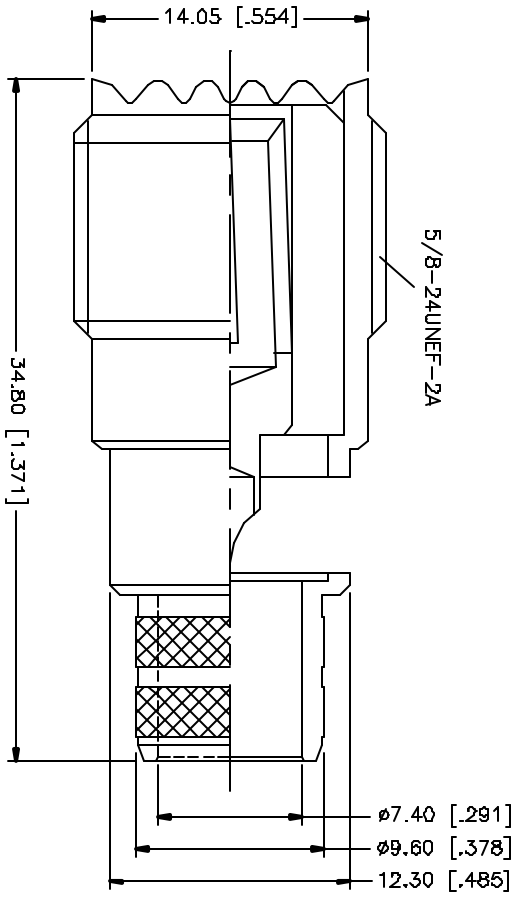

REV.	DATE	DESCRIPTION
NC	01/09/06	INITIAL RELEASE

- NOTE:
1. CRIMPED FERRULE  
HEX CRIMP SIZE .429"
  2. CONTACT PIN TO SOLDER

NO.	DESCRIPTION	MATERIAL	FINISH	QTY	DO NOT SCALE DRAWING	APPROVALS	DATE	PART DESCRIPTION	DWG. NO.	NO.	NC	SIZE	SCALE
8								<b>Amphenol Connex</b> UHF CRIMP JACK (FOR RG-8/U CABLE) 182335	182335.DWG	NC	NC	A	NA
7													
6													
5													
4	FERRULE	COPPER	NICKEL	1									
3	CONTACT PIN	BRASS	GOLD	1									
2	INSULATOR	DELFIN	NATURAL	1									
1	BODY	BRASS	NICKEL	1									
UHFERRING SPECIFIED MATERIALS ARE INDICATED FOR DISCREET REVISIONS ONLY. UHFERRING SPECIFIED MATERIALS ARE: TECHNICAL SPECIFICATIONS: A - 30mm ± 0.20mm B - 30mm ± 0.40mm C - 120mm ± 0.50mm UHFERRING SPECIFIED MATERIALS ARE: TECHNICAL SPECIFICATIONS: .020 - .315 = ± 0.007" .315 - 1.180 = ± 0.015" 1.180 - 4.724 = ± 0.020"					C:/182/182335.DWG		182335.DWG						