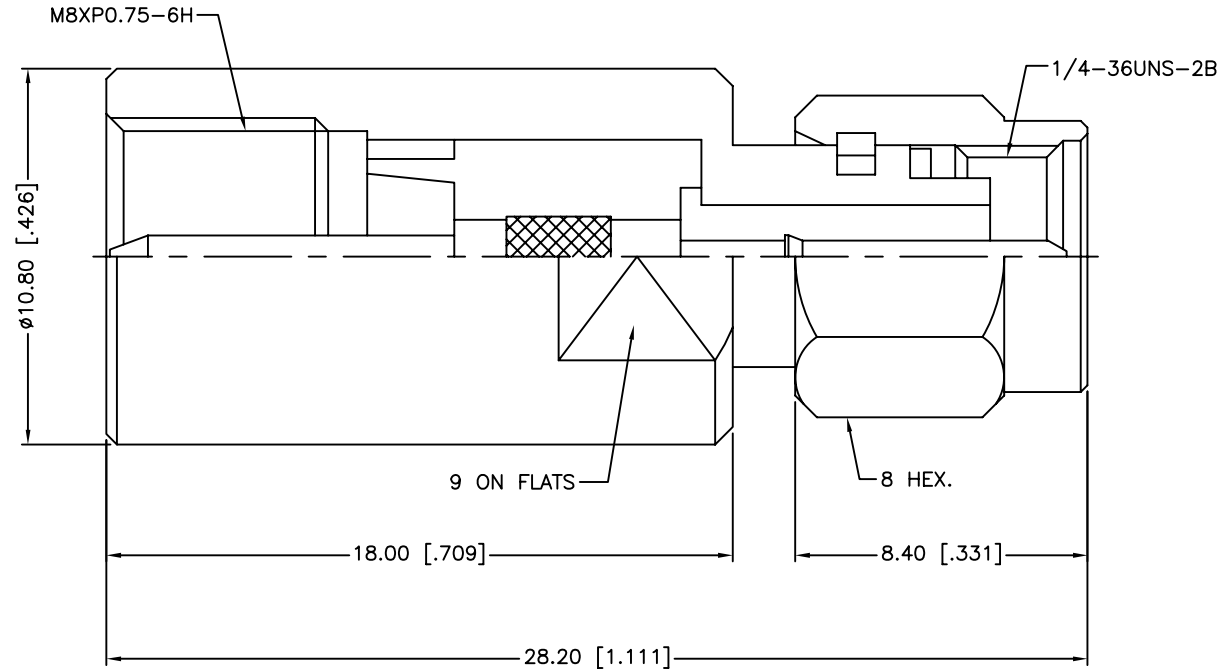

REV.	DATE	ECR NO.	DESCRIPTION
A	09/03/99	XXXXXX	MODIFY FILE NAME AND REFORMAT
B	06/24/09	XXXXXX	PLATINGS WAS CHANGED

8	SHELL	BRASS	NICKEL	1
7	RETAINER RING	BER. COPPER	NATURAL	1
6	GASKET	SILICONE	RED	1
5	LOCK RING	BRASS	NICKEL	1
4	INSULATOR	PTFE	NATURAL	1
3	CONTACT PIN	BRASS	GOLD	1
2	INSULATOR	PTFE	NATURAL	1
1	BODY	BRASS	NICKEL	1
	DESCRIPTION	MATERIAL	FINISH	QTY

UNLESS OTHERWISE SPECIFIED TOLERANCES FOR MILLIMETERS ARE:
0.5 - 8mm ± 0.20 mm
8 - 30mm ± 0.40 mm
30 - 120mm ± 0.50 mm

UNLESS OTHERWISE SPECIFIED TOLERANCES FOR INCHES ARE:
.020 - .315 ± 0.007 "
.315 - 1.180 ± 0.015 "
1.180 - 4.724 ± 0.020 "

DO NOT SCALE DRAWING

APPROVALS	DATE
DRAWN M.ZHANG	06/24/09
CHECKED	
ISSUED	
SHEET 1 OF 1	
CAD FILE	
C:/CONNEX/192113.DWG	

Amphenol Connex

PART DESCRIPTION

SMA PLUG TO FME PLUG ADAPTOR

PART NO.

192113

DWG. NO. 192113.DWG

REV. B

SIZE A

SCALE NA