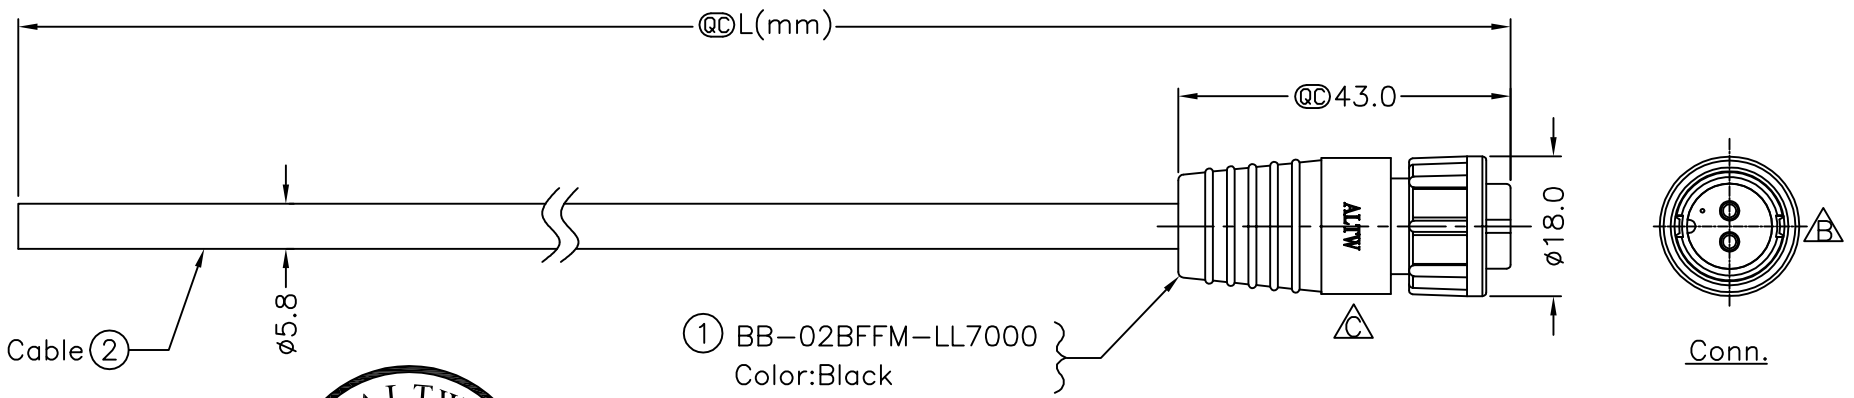

① BB-02BFFM-LL7000
Color:Black

BB-02BFFM-LL7AXX
 XX:01~99Meter
 01:01Meter
 02:02Meters
 ...
 99:99Meters
 Cable Length(L):01~99Meters

- Note:
- * @@ Important Dimension To Check.
 - * Waterproof Rate: IP67
 - * Housing: Nylon+GF, Black
 - * Female Pin: Copper Alloy,Gold Plated
 - * Lock Nut: Nylon+GF, Black
 - * Cable: Black, UL2464 20AWG*2C+Drain+Al/My, PVC Jacket, UV Resistant, OD=5.8mm
 - * Cable Length Tolerance: 01M:±40mm
02M~05M:±60mm
06M~10M:±100mm
11M~30M:±200mm
31M~99M:±500mm

2	Red	紅
1	Green	綠
Conn.	Wire Color	
	Pin Out	

UNIT:mm		TITLE	Amphenol LTW		ITEM NO	DRAWN BY	DATE
TOLERANCE	±0.5 mm	Standard,Cable Lock 2Pin F Conn F Pin	安費諾亮泰企業股份有限公司		DWG NO	Vicky	2015/12/04
SCALE	Free	SHEET 1 OF 1			BB-02BFFM-LL7AXX	CHECKED BY	DATE
REV.	C	SIZE A4			CUSTOMER	Rita	2015/12/04
		@@ :Inspection Item			ALTW	APPROVED BY	DATE
						Lisa	2015/12/04