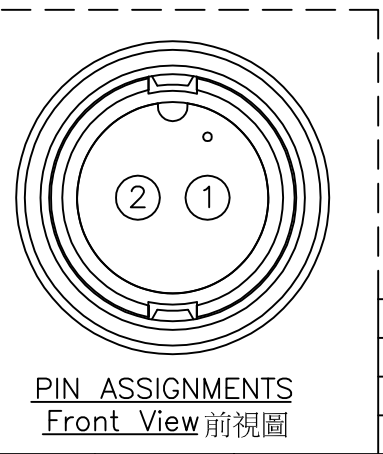

① BB-02BFFM-LL7000
Color:Black

BB-02BFFM-LL7AXX
 XX:01~99Meter
 01:01Meter
 02:02Meters
 ...
 99:99Meters
 Cable Length(L):01~99Meters

- Note:
- * @@ Important Dimension To Check.
 - * Waterproof Rate: IP67
 - * Housing: Nylon+GF, Black
 - * Female Pin: Copper Alloy,Gold Plated
 - * Lock Nut: Nylon+GF, Black
 - * Cable: Black, UL2464 20AWG*2C+Drain+Al/My, PVC Jacket, UV Resistant, OD=5.8mm
 - * Cable Length Tolerance: 01M:±40mm
02M~05M:±60mm
06M~10M:±100mm
11M~30M:±200mm
31M~99M:±500mm

2	Red	紅
1	Green	綠
Conn.	Wire Color	
	Pin Out	

UNIT:mm		TITLE	Amphenol LTW		ITEM NO	DRAWN BY	DATE
TOLERANCE	±0.5 mm	Standard,Cable Lock 2Pin F Conn F Pin	安費諾亮泰企業股份有限公司		DWG NO	Vicky	2015/12/04
SCALE	Free	SHEET 1 OF 1			BB-02BFFM-LL7AXX	CHECKED BY	DATE
REV.	C	SIZE A4			CUSTOMER	Rita	2015/12/04
		@@ :Inspection Item			ALTW	APPROVED BY	DATE
						Lisa	2015/12/04