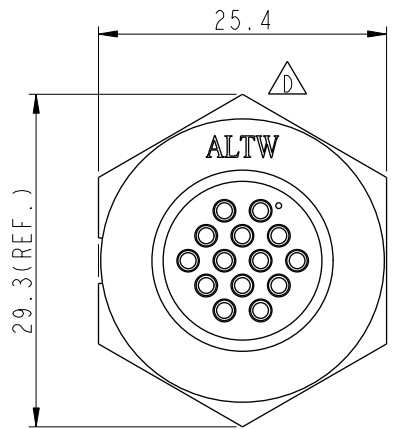

REV.	ECN NO.	DATE	SIGN	DESCRIPTION
C	LEN-8B0090	2008/09/25	Shin	Add Note
D	LEN1530028	2014/10/13	Jason.Yu	Modify LOGO
E	CI90310	2019/03/08	Ruru	Modify Note

ALTW
CONFIDENTIAL
2019-03-08
R&D DEPT.

Pin Assignments
Front View