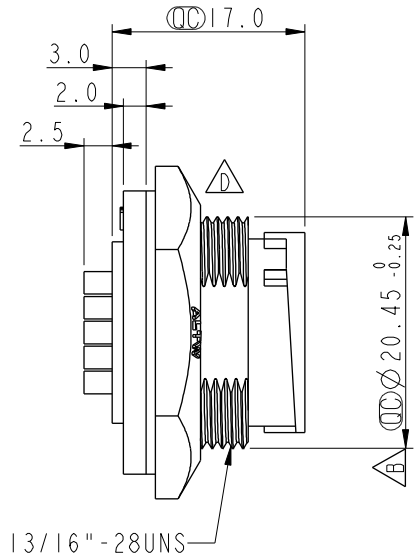

REV.	ECN NO.	DATE	SIGN	DESCRIPTION
C	LEN-8B0090	2008/09/25	Shin	Add Note
D	LEN1530028	2014/10/13	Jason.Yu	Modify LOGO
E	CI90310	2019/03/08	Ruru	Modify Note

ALTW
CONFIDENTIAL
2019-03-08
R&D DEPT.

Pin Assignments
Front View