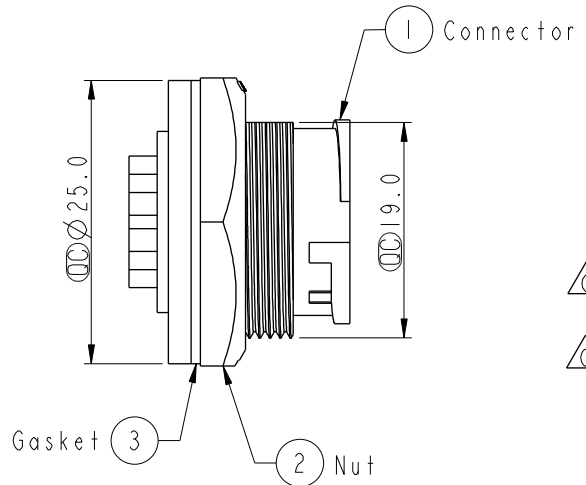

Recommended Panel Cut-Out

- Note: $\triangle E$
- * CC Important Dimension To Check.
 - * Waterproof Rate: IP67, Unmated
 - * Housing: Thermoplastic, Black
 - * Pin: Copper Alloy, Gold Plated
 - * Nut: Thermoplastic, Black
 - $\triangle C$ * Gasket: Rubber, Black
 - * Use with waterproof cap or dust cap
Panel Thickness Max: 3.0mm
 - $\triangle C$ * Use without waterproof cap or dust cap
Panel Thickness Max: 4.0mm
 - * Gasket and Nut are packed separately in PE bags.

UNIT:mm	MIDDLE		TITLE		ITEM NO	DRAWN BY	DATE
	MIDDLE		Middle, Panel Lock 14Pin M Conn. M Pin		CD-14PMMS-LC7001	Ruru	2019-03-08
	MIDDLE		SCALE		DWG NO	CHECKED BY	DATE
	MIDDLE		1:1		CD-14PMMS-LC7001	Rita	2019-03-08
MIDDLE		SIZE		REV.	CUSTOMER	APPROVED BY	DATE
MIDDLE		A4		E	ALTW	Max	2019-03-08
MIDDLE		SHEET		WC-REV.		DATE	
MIDDLE		1 OF 1		A.2		2019-03-08	
MIDDLE		TOLERANCE		QC: Inspection item		W10814-03-01A2	
MIDDLE		.X ±0.25					
MIDDLE		.XX ±0.1					
MIDDLE		.XXX ±0.05					
MIDDLE		ANGLES ±1°					