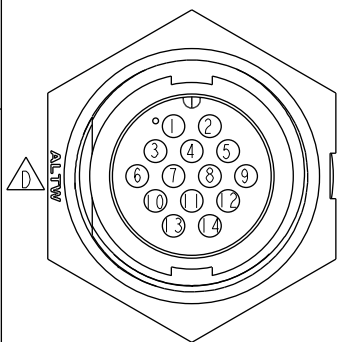

REV.	ECN NO.	DATE	SIGN	DESCRIPTION
C	LEN-8B0090	2008/09/25	Shin	Add Note
D	LEN1530028	2014/10/13	Jason.Yu	Modify LOGO
E	CI90310	2019/03/08	Ruru	Modify Note

ALTW
CONFIDENTIAL
2019-03-08
R&D DEPT.

Pin Assignments
Front View