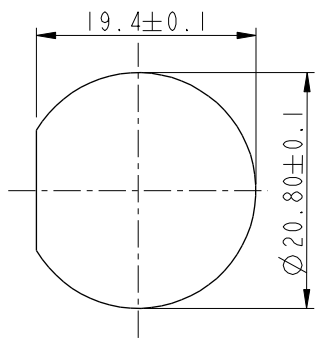

Recommended Panel Cut-Out

- Note: $\triangle E$
- * CC Important Dimension To Check.
 - * Waterproof Rate: IP67, Unmated
 - * Housing: Thermoplastic, Black
 - * Pin: Copper Alloy, Gold Plated
 - * Nut: Thermoplastic, Black
 - $\triangle C$ * Gasket: Rubber, Black
 - * Use with waterproof cap or dust cap
Panel Thickness Max: 3.0mm
 - $\triangle C$ * Use without waterproof cap or dust cap
Panel Thickness Max: 4.0mm
 - * Gasket and Nut are packed separately in PE bags.

UNIT:mm	MIDDLE		TITLE		ITEM NO	DRAWN BY	DATE
	MIDDLE		Middle, Panel Lock 14Pin M Conn. M Pin		CD-14PMMS-LC7001	Ruru	2019-03-08
	MIDDLE		SCALE		DWG NO	CHECKED BY	DATE
	MIDDLE		1:1		CD-14PMMS-LC7001	Rita	2019-03-08
MIDDLE		SIZE		REV.	CUSTOMER	APPROVED BY	DATE
MIDDLE		A4		E	ALTW	Max	2019-03-08
MIDDLE		SHEET		WC-REV.		DATE	
MIDDLE		1 OF 1		A.2		2019-03-08	
MIDDLE		TOLERANCE		QC: Inspection item		W10814-03-01A2	
MIDDLE		.X ±0.25					
MIDDLE		.XX ±0.1					
MIDDLE		.XXX ±0.05					
MIDDLE		ANGLES ±1°					