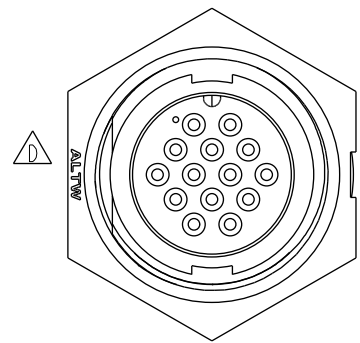

REV.	ECN NO.	DATE	SIGN	DESCRIPTION
C	LEN-8B0090	2008/09/25	Shin	Add Note
D	LEN1530028	2014/10/13	Jason.Yu	Modify LOGO
E	CI90310	2019/03/08	Ruru	Modify Note

ALTW
CONFIDENTIAL
2019-03-08
R&D DEPT.

Pin Assignments
Front View