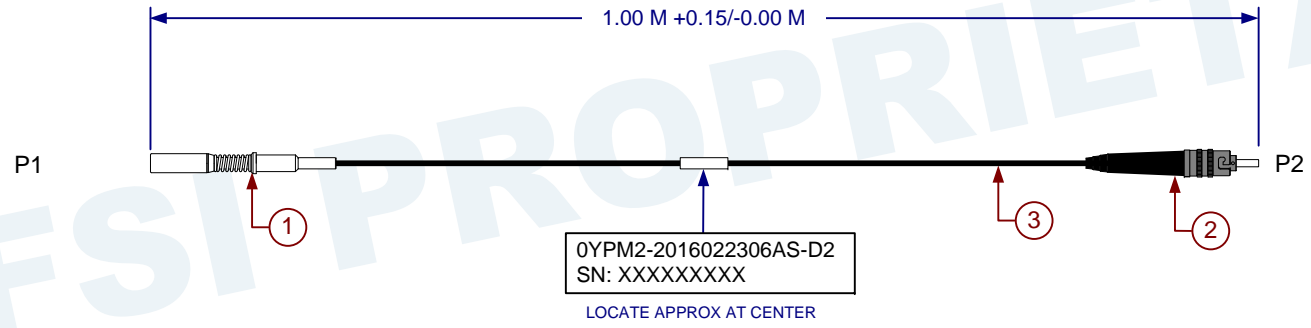

- NOTES:
- 1) LABELS ARE M23053/5 ,WHITE. ACCEPTABLE SUBSTITUTION IS DAT-38-292 OR TRANSVINYL (DAT-63-292-2.5).
  - 2) TERMINUS ENFACE REQUIREMENTS SHALL MEET GR-326 AND IEC 61300-3-35.
  - 3) MAX IL @ 850 nm SHALL BE 0.5 dB PER CONNECTION.

REVISION HISTORY - ALL SHEETS ARE AT THE SAME REVISION			
REV	DESCRIPTION	DATE	APPROVED
-	INITIAL RELEASE	2017/11/13	

4	AFSI-PRE T BOX	BOX, SMALL FIBER CABLE 10X10X2 W/AFSI GRAPHICS	1
3	SE001L202C0E-BI	CABLE, 2.0mm 50um OM3 BEND INSENSITIVE P/N: SE001L202C0E-BIF	3.78 FEET
2	MSTC1100	ST CONNECTOR, MM 128UM (COMMERCIAL)	1
1	M29L1000	TERMINUS, SOC, M29504/05-4046 MM, .127MM, +.002/-0 FIBER HOLE	1
ITEM NO.	PART NO.	DESCRIPTION	QTY/ LENGTH

MATERIAL:		DFT/Designer: 2017/10/23		
		Check By: 2017/10/24		
		Manufacturing: 2017/10/24		
		Market Manager/PLM: 2017/10/25		
DRILLED HOLE DIAMETER TOLERANCE Ø.000 TO Ø.125 $\pm .001$ Ø.251 TO Ø.500 $\pm .002$ Ø.126 TO Ø.250 $\pm .001$ Ø.501 TO Ø.750 $\pm .002$		Configuration Management: 2017/11/13	TITLE: M29504/5 SOCKET TO ST CABLE ASSEMBLY, MM, 62.5/125um	
DO NOT SCALE DRAWING UNLESS OTHERWISE SPECIFIED DIMENSIONS ARE IN INCHES TOL ON ANGLES ±3° 1 PL ±.1 2 PL ±.02 3 PL ±.010 INTERPRET DIM AND TOL PER ASME 14.5M-1994		This Document contains proprietary information and such information is prohibited from disclosure to others, publication or duplication in whole or in part without written permission from Amphenol Fiber Systems International. Copyright © 2017 Amphenol Fiber Systems International. Non published work. All rights reserved.		SIZE: A CAGE CODE: OYPM2 DWG NO: 2016022306AS-D2 REV: -
NEXT ASSY	USED ON	SCALE: NONE		SHEET 1 OF 1
APPLICATION				