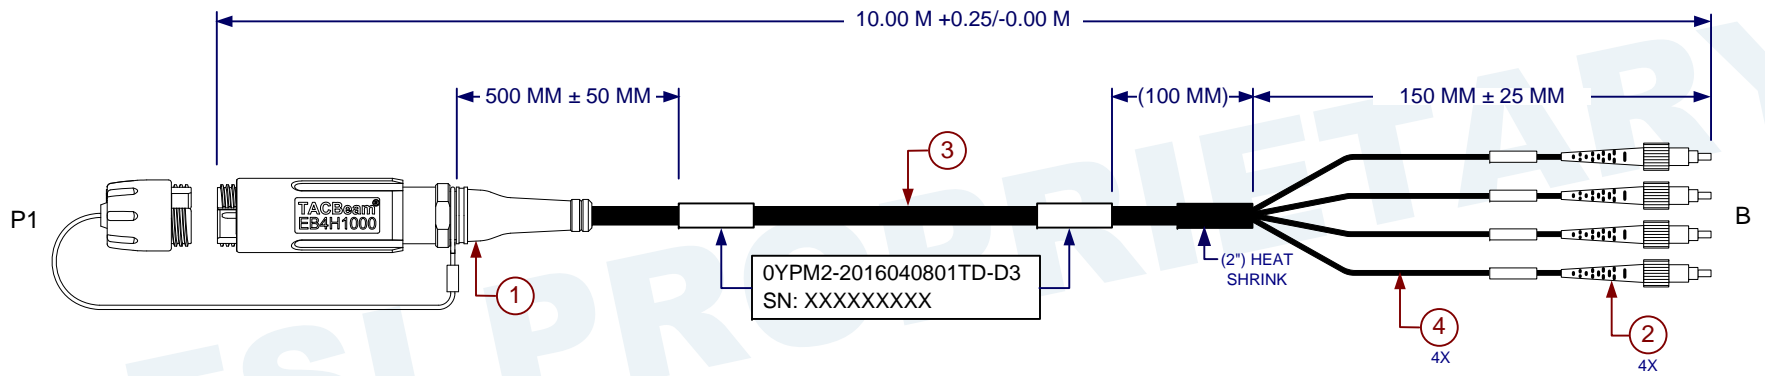

NOTES:

- 1) LABEL REQUIREMENT:
 - LABELS ARE M23053/5 ,WHITE. ACCEPTABLE SUBSTITUTION IS DAT-38-292 OR TRANSVINYL (DAT-63-292-2.5).
 - LOCATE APPROXIMATELY AS SHOWN.
- 2) TEST REQUIREMENT:
 - IL @ 1310 nm SHALL BE 3.25 dB MAX.

REVISION HISTORY - ALL SHEETS ARE AT THE SAME REVISION			
REV	DESCRIPTION	DATE	APPROVED
-	INITIAL RELEASE	2017/11/13	

4	BSFT0600	FURCATION TUBE, 2MM ID600UM, BLACK	2 FEET
3	WTTO-0400	CABLE, 4 FIBER 9/125 TACTICAL DISTRIBUTION	33.62 FEET
2	BFCC2000-BL-1	FC SM CONNECTOR, METAL BODY W/CERAMIC FERRULE; BLUE BOOT	4
1	EB4H1000-3445	PLUG ASSY, BLACK ALUM, 4 CH, 1310/1550 SM, TACBEAM 4.5-6.0 MM	1
ITEM NO.	PART NO.	DESCRIPTION	QTY/ LENGTH

P1	PINOUT DIAGRAM	B LABEL INFORMATION
A1		A1
B1		B1
A2		A2
B2		B2

MATERIAL:		DFT/Designer: C. Hoang 2017/10/20				
		Check By: B. Waite 2017/10/24				
		Manufacturing: B. Waite 2017/10/24				
		Market Manager/PLM: Q. Abraham 2017/10/25				
		Configuration Management: L. Brown 2017/11/13	TITLE: 4 CHANNEL TACBEAM PLUG TO FC ASSEMBLY, SM			
NEXT ASSY		USED ON	SIZE: A	CAGE CODE: 0YPM2	DWG NO: 2016040801TD-D3	REV: -
APPLICATION			SCALE: NONE		SHEET 1 OF 1	

DRILLED HOLE DIAMETER TOLERANCE:
 Ø.000 TO Ø.125 ^{+0.001}/_{-.001} Ø.251 TO Ø.500 ^{+0.002}/_{-.002}
 Ø.126 TO Ø.250 ^{+0.005}/_{-.005} Ø.501 TO Ø.750 ^{+0.008}/_{-.008}

DO NOT SCALE DRAWING
 UNLESS OTHERWISE SPECIFIED
 DIMENSIONS ARE IN INCHES
 TOL ON ANGLES ±3°
 1 PL ±.1 2 PL ±.02 3 PL ±.010
 INTERPRET DIM AND TOL PER
 ASME 14.5M-1994