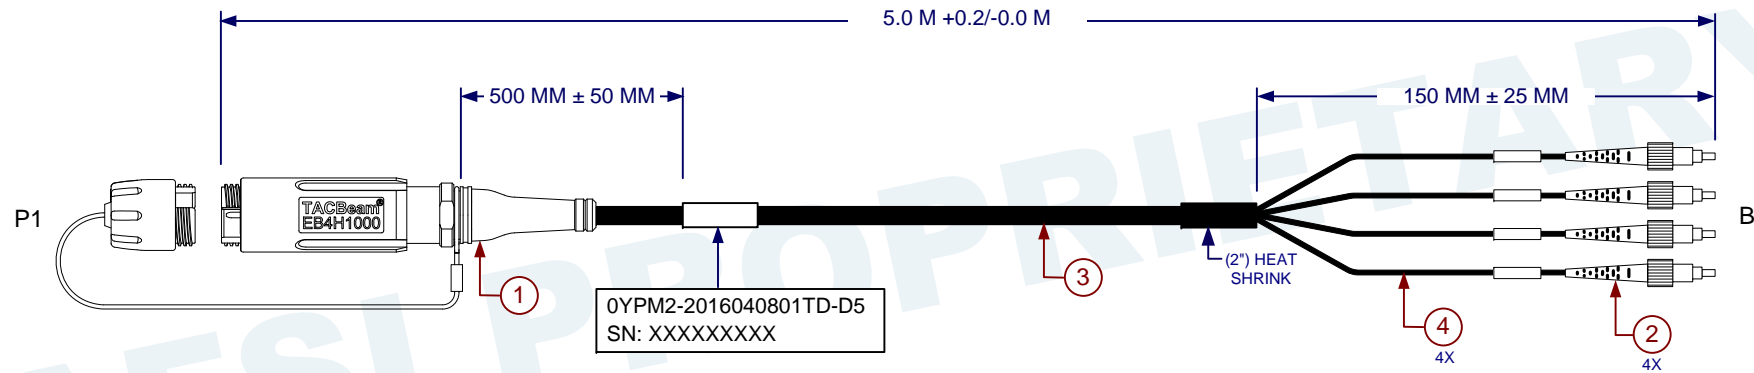

NOTES:

1) LABEL REQUIREMENT:

- LABELS ARE M23053/5 ,WHITE. ACCEPTABLE SUBSTITUTION IS DAT-38-292 OR TRANSVINYL (DAT-63-292-2.5).
- LOCATE APPROXIMATELY AS SHOWN.

2) TEST REQUIREMENT:

IL @ 1310 nm SHALL BE 3.25 dB MAX.

REVISION HISTORY - ALL SHEETS ARE AT THE SAME REVISION			
REV	DESCRIPTION	DATE	APPROVED
-	INITIAL RELEASE	2017/11/13	

4	BSFT0600	FURCATION TUBE, 2MM ID600UM, BLACK	2 FEET
3	WTTO-0400	CABLE, 4 FIBER 9/125 TACTICAL DISTRIBUTION	17.06 FEET
2	BFCC2000-BL-1	FC SM CONNECTOR, METAL BODY W/CERAMIC FERRULE; BLUE BOOT	4
1	EB4H1000-3445	PLUG ASSY, BLACK ALUM, 4 CH, 1310/1550 SM, TACBEAM 4.5-6.0 MM	1
ITEM NO.	PART NO.	DESCRIPTION	QTY/ LENGTH

P1	PINOUT DIAGRAM	B LABEL INFORMATION
A1		A1
B1		B1
A2		A2
B2		B2

MATERIAL:		DFTR/Designer: 2017/10/20			
		Check By: 2017/10/24			
		Manufacturing: 2017/10/24			
		Market Manager/PLM: 2017/10/25			
DRILLED HOLE DIAMETER TOLERANCE		Configuration Management: 2017/11/13	TITLE: 4 CHANNEL TACBEAM PLUG TO FC ASSEMBLY, SM		
<small>DO NOT SCALE DRAWING UNLESS OTHERWISE SPECIFIED DIMENSIONS ARE IN INCHES TOL ON ANGLES ±3° 1 PL ±.1 2 PL ±.02 3 PL ±.010 INTERPRET DIM AND TOL PER ASME 14.5M-1994</small>		<small>This Document contains proprietary information and such information is prohibited from disclosure to others, publication or duplication in whole or in part without written permission from Amphenol Fiber Systems International. Copyright © 2017 Amphenol Fiber Systems International. Non published work. All rights reserved.</small>			
NEXT ASSY	USED ON	SIZE: A	CAGE CODE: 0YPM2	DWG NO: 2016040801TD-D5	REV: -
APPLICATION		SCALE: NONE		SHEET 1 OF 1	