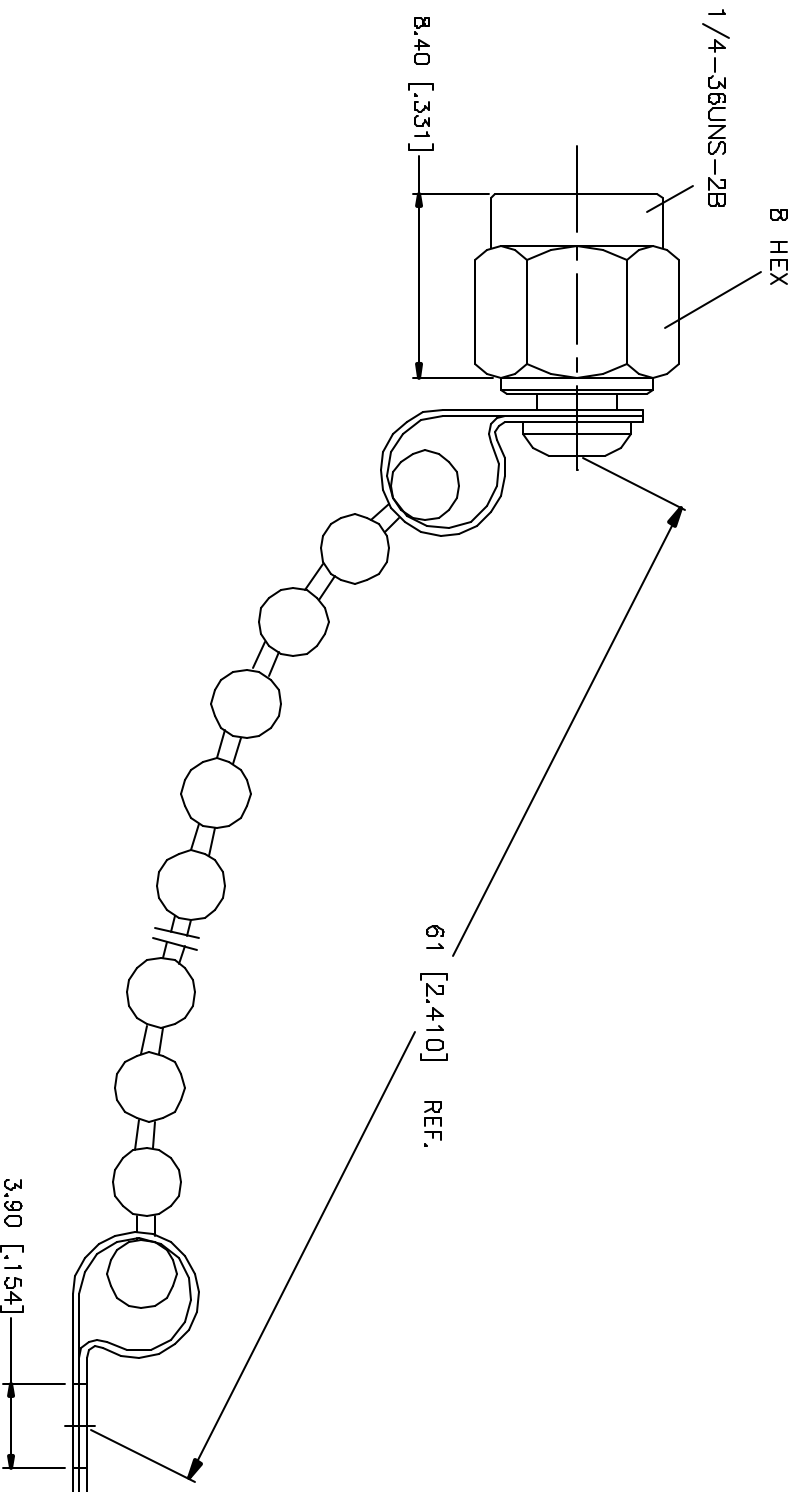

REV.	DATE	DESCRIPTION
NC	10/09/00	INITIAL RELEASE
A	04/28/05	UPDATE DRAWING FORMAT
B	05/17/05	CORRECT CHAIN PLATING SPEC.

REV.	DATE	DESCRIPTION	MATERIAL	FINISH	QTY
B					
7					
6					
5					
4			BRASS	GOLD	1
3			BRASS	NICKEL	1
2			SILICONE	RED	1
1			BRASS	GOLD	1
		DESCRIPTION	MATERIAL	FINISH	QTY

UNLESS OTHERWISE SPECIFIED DIMENSIONS ARE IN MILLIMETERS. DIMENSIONS IN INCHES ARE NUMBERED AND FOR REFERENCE PURPOSES ONLY.	APPROVALS	DATE
TOLERANCES UNLESS SPECIFIED: D15 - Bim ± 0.20mm Ø - 30mm ± 0.40mm 3D - 120mm ± 0.50mm	DRAWN G.R.S.	05/17/05
TOLERANCES UNLESS SPECIFIED: Ø.020 - .315 = ± 0.007" .315 - 1.180 = ± 0.015" 1.180 - 4.724 = ± 0.200"	CHECKED	
UNLESS OTHERWISE SPECIFIED DIMENSIONS FOR NUMBER ARE TOLERANCES FOR NUMBER ARE	RELEASD	
DO NOT SCALE DRAWINGS	SHEET 1 OF 1	

DATE FILE C:/202/202112-10.DWG	DWG. NO. 202112-10.DWG	REV. B	SIZE A	SCALE NA
-----------------------------------	---------------------------	--------	--------	----------

Amphenol Connex
PART DESCRIPTION SMA MALE CAP W/CHAIN
PART NO. 202112-10