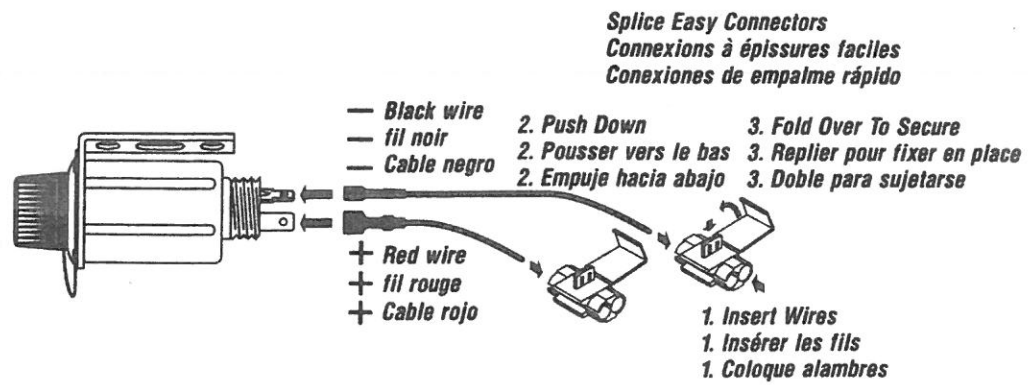

DIRECTIONS / HOW TO INSTALL UNIT