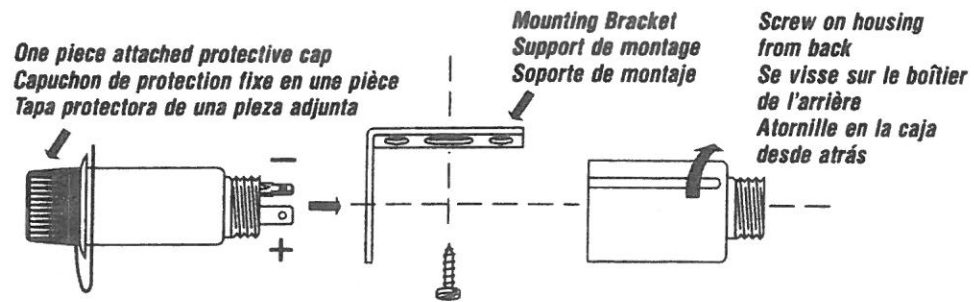

DIRECTIONS / HOW TO INSTALL UNIT