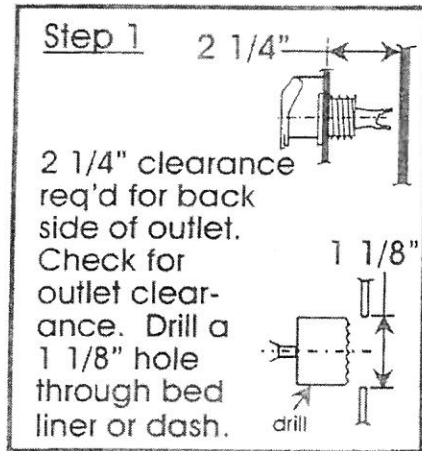

DIRECTIONS / HOW TO INSTALL THE UNIT

Step 3 Run lead wire (red) to fuse box or battery. If lead wire is connected directly to the battery, utilize a 15 Amp in-line fuse for protection. Attach ground wire (black) to grounded frame.