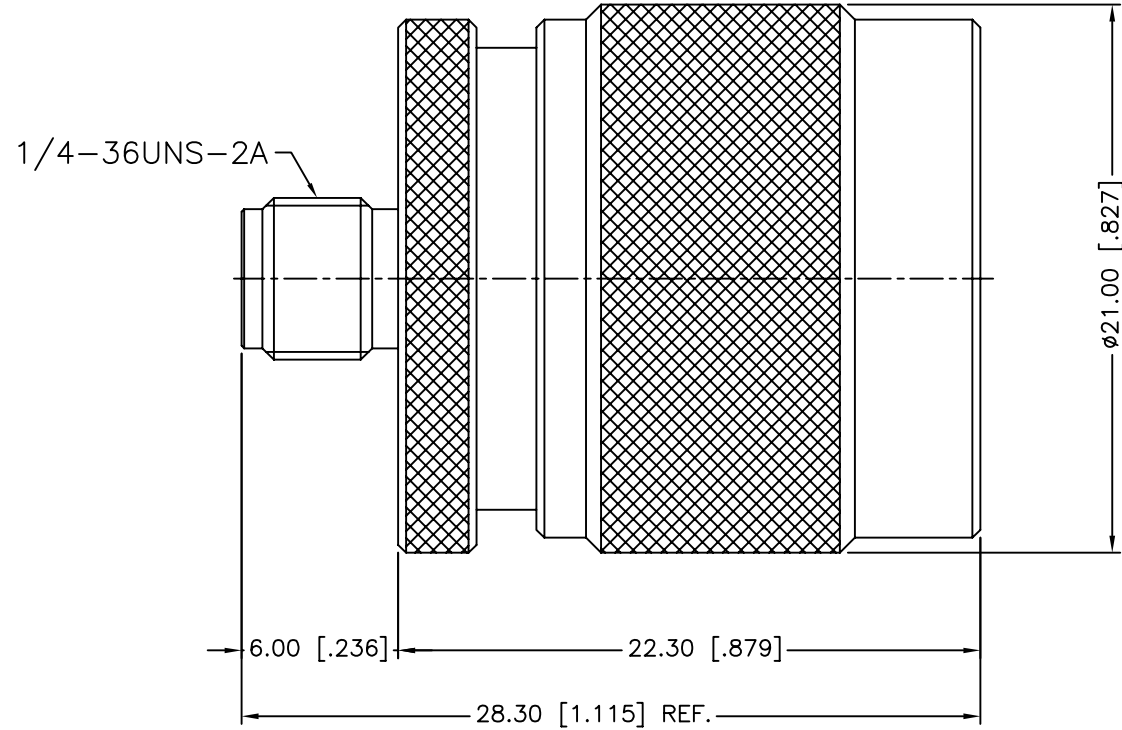

REV.	DATE	ECR NO.	DESCRIPTION
NC	08/25/09	XXXXXX	INITIAL RELEASE

8					UNLESS OTHERWISE SPECIFIED DIMENSIONS ARE IN MILLIMETERS. DIMENSIONS IN ( ) ARE IN INCHES AND FOR CUSTOMER REFERENCE ONLY.	APPROVALS	DATE	<h1>Amphenol Connex</h1>	
7	CONTACT BODY	BRASS	NICKEL	1	UNLESS OTHERWISE SPECIFIED TOLERANCES FOR MILLIMETERS ARE: 0.5 - 8mm ± 0.20mm 8 - 30mm ± 0.40mm 30 - 120mm ± 0.50mm  UNLESS OTHERWISE SPECIFIED TOLERANCES FOR INCHES ARE: .020 - .315 ± 0.007" .315 - 1.180 ± 0.015" 1.180 - 4.724 ± 0.020"	DRAWN	CW		08/25/09
6	SHELL	BRASS	NICKEL	1		CHECKED			
5	RETAINER RING	SUS 304	NATURAL	1		ISSUED			
4	GASKET	SILICONE	RED	1		SHEET	1 OF 1		
3	CONTACT PIN	PHOSPHOR BRONZE	GOLD	1				PART DESCRIPTION	
2	INSULATOR	PTFE	NATURAL	1				N MALE TO SMA FEMALE ADAPTOR	
1	BODY	BRASS	NICKEL	1				PART NO.	
	DESCRIPTION	MATERIAL	FINISH	QTY	DO NOT SCALE DRAWING	CAD FILE	C:/CONNEX/242113.DWG	242113	
						DWG. NO.	242113.DWG	REV. NC	
						SIZE	A	SCALE NA	