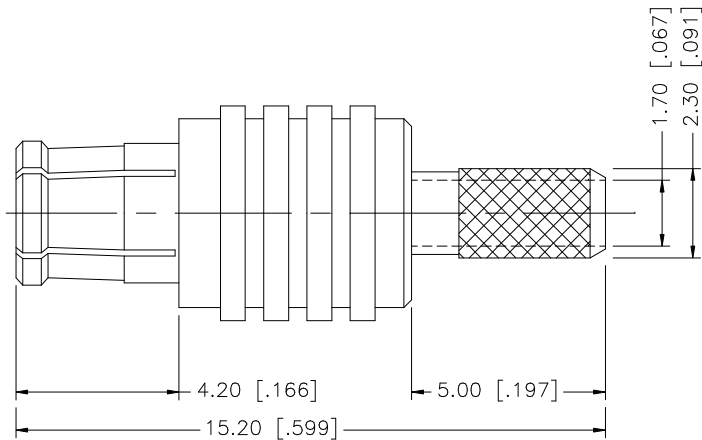

8				
7				
6				
5				
4	FERRULE	COPPER	NICKEL	1
3	CONTACT PIN	BRASS	GOLD	1
2	INSULATOR	TEFLON	NATURAL	1
1	BODY	BER. COPPER	NICKEL	1
	DESCRIPTION	MATERIAL	FINISH	QTY

UNLESS OTHERWISE SPECIFIED TOLERANCES FOR MILLIMETERS ARE:
0.5 - 8mm ± 0.20mm
8 - 30mm ± 0.40mm
30 - 120mm ± 0.50mm

UNLESS OTHERWISE SPECIFIED TOLERANCES FOR INCHES ARE:
.020 - .315 = ± 0.007"
.315 - 1.180 = ± 0.015"
1.180 - 4.724 = ± 0.020"

DO NOT SCALE DRAWING

APPROVALS	DATE
DRAWN G.R.S.	02/24/04
CHECKED	
ISSUED	
SHEET 1 OF 1	
CAD FILE	C:/252/252101.DWG

Amphenol Connex

PART DESCRIPTION	MCX CRIMP PLUG (FOR RG-174/U, 188A/U, 316/U)		
PART NO.	252101		
DWG. NO.	252101.DWG	REV. A	SCALE NA