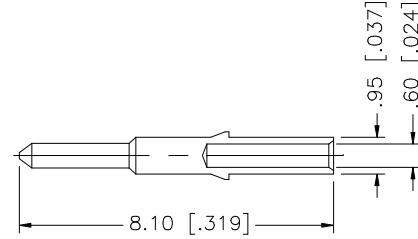

8				
7				
6				
5				
4	FERRULE	COPPER	NICKEL	1
3	CONTACT PIN	BRASS	GOLD	1
2	INSULATOR	TEFLON	NATURAL	1
1	BODY	BER. COPPER	NICKEL	1
	DESCRIPTION	MATERIAL	FINISH	QTY

UNLESS OTHERWISE SPECIFIED TOLERANCES FOR MILLIMETERS ARE:
0.5 - 8mm ± 0.20mm
8 - 30mm ± 0.40mm
30 - 120mm ± 0.50mm

UNLESS OTHERWISE SPECIFIED TOLERANCES FOR INCHES ARE:
.020 - .315 = ± 0.007"
.315 - 1.180 = ± 0.015"
1.180 - 4.724 = ± 0.020"

DO NOT SCALE DRAWING

APPROVALS	DATE
DRAWN G.R.S.	02/24/04
CHECKED	
ISSUED	
SHEET 1 OF 1	
CAD FILE	C:/252/252101.DWG

Amphenol Connex

PART DESCRIPTION	MCX CRIMP PLUG (FOR RG-174/U, 188A/U, 316/U)		
PART NO.	252101		
DWG. NO.	252101.DWG	REV. A	SCALE NA