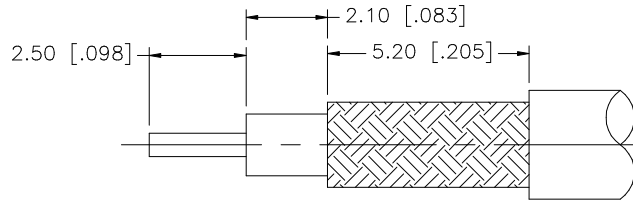

REV.	DATE	DESCRIPTION
A	02/24/04	UPDATE DRAWING FORMAT

RECOMMENDED CABLE STRIPPING DIMENSIONS