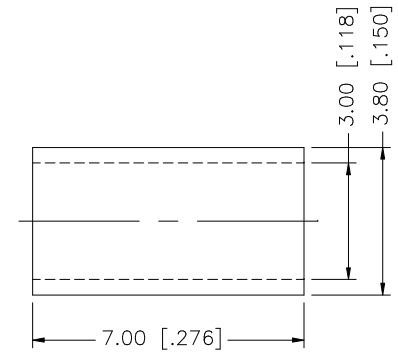

8				
7				
6				
5				
4	FERRULE	COPPER	NICKEL	1
3	CONTACT PIN	BRASS	GOLD	1
2	INSULATOR	TEFLON	NATURAL	1
1	BODY	BER. COPPER	NICKEL	1
	DESCRIPTION	MATERIAL	FINISH	QTY

UNLESS OTHERWISE SPECIFIED TOLERANCES FOR MILLIMETERS ARE:
0.5 - 8mm ± 0.20mm
8 - 30mm ± 0.40mm
30 - 120mm ± 0.50mm

UNLESS OTHERWISE SPECIFIED TOLERANCES FOR INCHES ARE:
.020 - .315 = ± 0.007"
.315 - 1.180 = ± 0.015"
1.180 - 4.724 = ± 0.020"

DO NOT SCALE DRAWING

APPROVALS	DATE
DRAWN G.R.S.	02/24/04
CHECKED	
ISSUED	
SHEET 1 OF 1	
CAD FILE	C:/252/252101.DWG

Amphenol Connex

PART DESCRIPTION	MCX CRIMP PLUG (FOR RG-174/U, 188A/U, 316/U)		
PART NO.	252101		
DWG. NO.	252101.DWG	REV. A	SCALE NA