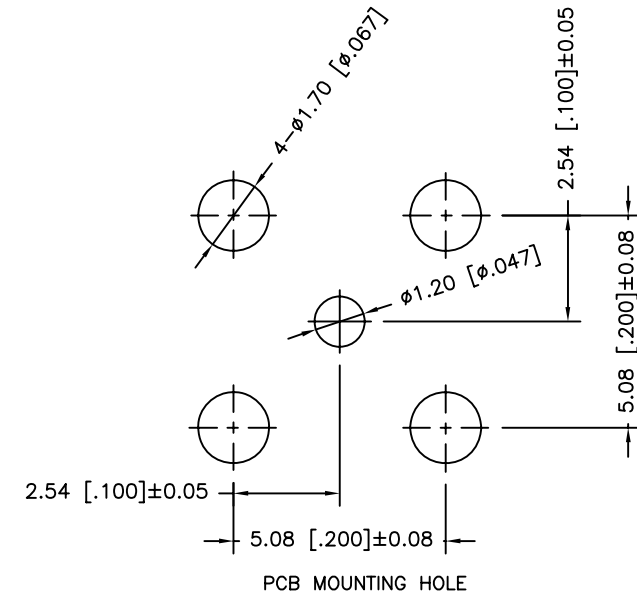

REV.	DATE	ECR NO.	DESCRIPTION
NC	08/18/09	XXXXXX	INITIAL RELEASE

3	CONTACT PIN	BRASS	GOLD	1
2	INSULATOR	PTFE	NATURAL	1
1	BODY	BERYLLIUM COPPER	GOLD	1
DESCRIPTION	MATERIAL	FINISH	QTY	

<small>UNLESS OTHERWISE SPECIFIED DIMENSIONS ARE IN MILLIMETERS. DIMENSIONS IN [] ARE IN INCHES AND FOR CUSTOMER REFERENCE ONLY.</small> <small>UNLESS OTHERWISE SPECIFIED TOLERANCES FOR MILLIMETERS ARE:</small> 0.5 - 8mm ± 0.20mm 8 - 30mm ± 0.40mm 30 - 120mm ± 0.50mm <small>UNLESS OTHERWISE SPECIFIED TOLERANCES FOR INCHES ARE:</small> .020 - .315 = ± 0.007" .315 - 1.180 = ± 0.015" 1.180 - 4.724 = ± 0.020" DO NOT SCALE DRAWING	APPROVALS	DATE
	DRAWN J.CHENG	08/18/09
	CHECKED	
	ISSUED	
	SHEET 1 OF 1	
CAD FILE C:/CONNEX/252153-10-75.DWG		

<h1>Amphenol Connex</h1>			
PART DESCRIPTION MCX P.C. BOARD RECEPTACLE. PLUG 75 OHM			
PART NO. 252153-10-75			
DWG. NO.	252153-10-75.DWG	REV. NC	SIZE A SCALE NA

X-ON Electronics

Largest Supplier of Electrical and Electronic Components