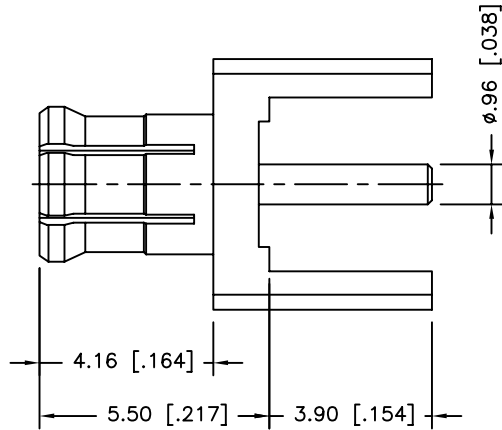

REV.	DATE	ECR NO.	DESCRIPTION
NC	08/18/09	XXXXXX	INITIAL RELEASE

3	CONTACT PIN	BRASS	GOLD	1
2	INSULATOR	PTFE	NATURAL	1
1	BODY	BERYLLIUM COPPER	GOLD	1
DESCRIPTION	MATERIAL	FINISH	QTY	

<small>UNLESS OTHERWISE SPECIFIED DIMENSIONS ARE IN MILLIMETERS. DIMENSIONS IN [] ARE IN INCHES AND FOR CUSTOMER REFERENCE ONLY.</small> <small>UNLESS OTHERWISE SPECIFIED TOLERANCES FOR MILLIMETERS ARE:</small> 0.5 - 8mm ± 0.20mm 8 - 30mm ± 0.40mm 30 - 120mm ± 0.50mm <small>UNLESS OTHERWISE SPECIFIED TOLERANCES FOR INCHES ARE:</small> .020 - .315 = ± 0.007" .315 - 1.180 = ± 0.015" 1.180 - 4.724 = ± 0.020" DO NOT SCALE DRAWING	APPROVALS	DATE
	DRAWN J.CHENG	08/18/09
	CHECKED	
	ISSUED	
	SHEET 1 OF 1	
CAD FILE C:/CONNEX/252153-10-75.DWG		

<h1>Amphenol Connex</h1>			
PART DESCRIPTION MCX P.C. BOARD RECEPTACLE. PLUG 75 OHM			
PART NO. 252153-10-75			
DWG. NO.	252153-10-75.DWG	REV. NC	SIZE A SCALE NA

X-ON Electronics

Largest Supplier of Electrical and Electronic Components