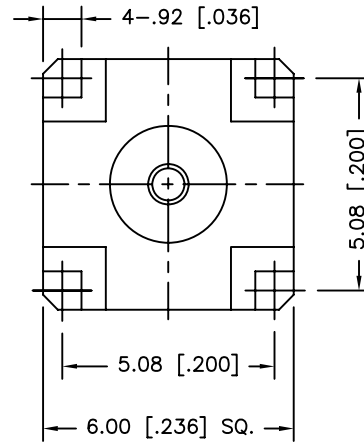

REV.	DATE	ECR NO.	DESCRIPTION
NC	08/18/09	XXXXXX	INITIAL RELEASE

3	CONTACT PIN	BRASS	GOLD	1
2	INSULATOR	PTFE	NATURAL	1
1	BODY	BERYLLIUM COPPER	GOLD	1
DESCRIPTION	MATERIAL	FINISH	QTY	

<small>UNLESS OTHERWISE SPECIFIED DIMENSIONS ARE IN MILLIMETERS. DIMENSIONS IN [] ARE IN INCHES AND FOR CUSTOMER REFERENCE ONLY.</small> <small>UNLESS OTHERWISE SPECIFIED TOLERANCES FOR MILLIMETERS ARE:</small> 0.5 - 8mm ± 0.20mm 8 - 30mm ± 0.40mm 30 - 120mm ± 0.50mm <small>UNLESS OTHERWISE SPECIFIED TOLERANCES FOR INCHES ARE:</small> .020 - .315 = ± 0.007" .315 - 1.180 = ± 0.015" 1.180 - 4.724 = ± 0.020" DO NOT SCALE DRAWING	APPROVALS	DATE
	DRAWN J.CHENG	08/18/09
	CHECKED	
	ISSUED	
	SHEET 1 OF 1	
CAD FILE C:/CONNEX/252153-10-75.DWG		

<h1>Amphenol Connex</h1>			
PART DESCRIPTION MCX P.C. BOARD RECEPTACLE. PLUG 75 OHM			
PART NO. 252153-10-75			
DWG. NO.	252153-10-75.DWG	REV. NC	SIZE A SCALE NA

X-ON Electronics

Largest Supplier of Electrical and Electronic Components