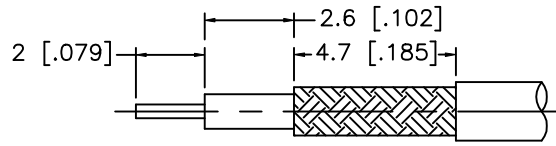

REV.	DATE	DESCRIPTION
A	01/12/02	MODIFY FERRULE LENGTH

RECOMMENDED CABLE STRIPPING DIM'S.

RECOMMENDED MOUNTING HOLE

DESCRIPTION	MATERIAL	FINISH	UNLESS OTHERWISE SPECIFIED DIMENSIONS ARE IN MILLIMETERS	APPROVALS	DATE	<h1 style="text-align: center;">Amphenol-Connex</h1> <h2 style="text-align: center;">CONNECTOR CORPORATION</h2>				
1 BODY	BRASS	GOLD	DIMENSIONS IN [] ARE IN INCHES FOR CUSTOMER REFERENCE ONLY	DRAWN G.R.S.	01/12/02					TITLE MMCX BULKHEAD CRIMP JACK (FOR RG-178B/u, 196A/u CABLE)
2 INSULATOR	TEFLON	NATURAL		CHECKED						
3 BARREL	BRASS	GOLD		ISSUED						
4 CONTACT PIN	BER. COPPER	GOLD	UNLESS OTHERWISE SPECIFIED TOLERANCES FOR INCHES ARE: .XXX = ± 0.005" .XX = ± 0.010" .X = ± 0.020"			SIZE A	FSCM NO. 99001	DWG. NO. 262120.DWG	REV. A	
5 FERRULE	COPPER	GOLD				SCALE NA	PART NO. 262120	SHEET 1 OF 1		
6										
7										
8				DO NOT SCALE DRAWING						