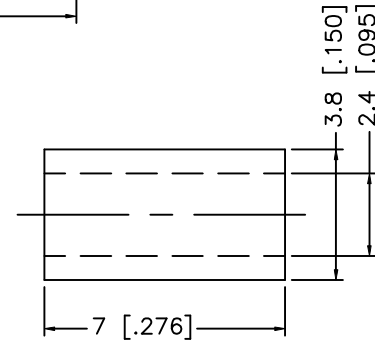

REV.	DATE	DESCRIPTION
A	01/12/02	MODIFY FERRULE LENGTH

RECOMMENDED CABLE STRIPPING DIM'S.

RECOMMENDED MOUNTING HOLE

DESCRIPTION	MATERIAL	FINISH	UNLESS OTHERWISE SPECIFIED DIMENSIONS ARE IN MILLIMETERS	APPROVALS	DATE	<h1 style="text-align: center;">Amphenol-Connex</h1> <h2 style="text-align: center;">CONNECTOR CORPORATION</h2>				
1 BODY	BRASS	GOLD	DIMENSIONS IN [] ARE IN INCHES FOR CUSTOMER REFERENCE ONLY	DRAWN G.R.S.	01/12/02					TITLE MMCX BULKHEAD CRIMP JACK (FOR RG-178B/u, 196A/u CABLE)
2 INSULATOR	TEFLON	NATURAL		CHECKED						
3 BARREL	BRASS	GOLD		ISSUED						
4 CONTACT PIN	BER. COPPER	GOLD	UNLESS OTHERWISE SPECIFIED TOLERANCES FOR INCHES ARE: .XXX = ± 0.005" .XX = ± 0.010" .X = ± 0.020"			SIZE A	FSCM NO. 99001	DWG. NO. 262120.DWG	REV. A	
5 FERRULE	COPPER	GOLD				SCALE NA	PART NO. 262120	SHEET 1 OF 1		
6										
7										
8				DO NOT SCALE DRAWING						