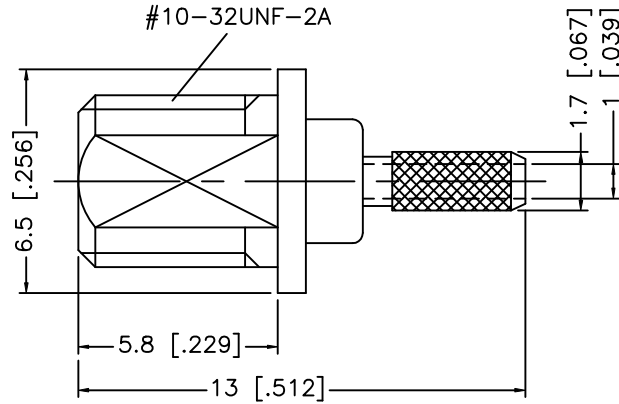

REV.	DATE	DESCRIPTION
A	01/12/02	MODIFY FERRULE LENGTH

RECOMMENDED CABLE STRIPPING DIM'S.

RECOMMENDED MOUNTING HOLE

DESCRIPTION	MATERIAL	FINISH	UNLESS OTHERWISE SPECIFIED DIMENSIONS ARE IN MILLIMETERS	APPROVALS	DATE	<h1 style="text-align: center;">Amphenol-Connex</h1> <h2 style="text-align: center;">CONNECTOR CORPORATION</h2>				
1 BODY	BRASS	GOLD	DIMENSIONS IN [] ARE IN INCHES FOR CUSTOMER REFERENCE ONLY	DRAWN G.R.S.	01/12/02					TITLE MMCX BULKHEAD CRIMP JACK (FOR RG-178B/u, 196A/u CABLE)
2 INSULATOR	TEFLON	NATURAL		CHECKED						
3 BARREL	BRASS	GOLD		ISSUED						
4 CONTACT PIN	BER. COPPER	GOLD	UNLESS OTHERWISE SPECIFIED TOLERANCES FOR INCHES ARE: .XXX = ± 0.005" .XX = ± 0.010" .X = ± 0.020"			SIZE A	FSCM NO. 99001	DWG. NO. 262120.DWG	REV. A	
5 FERRULE	COPPER	GOLD				SCALE NA	PART NO. 262120	SHEET 1 OF 1		
6										
7										
8				DO NOT SCALE DRAWING						