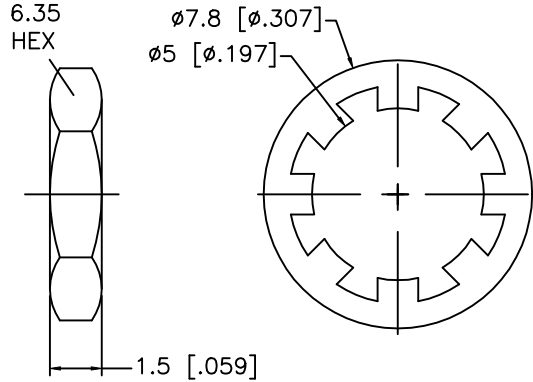

REV.	DATE	DESCRIPTION
A	01/12/02	MODIFY FERRULE LENGTH

RECOMMENDED CABLE STRIPPING DIM'S.

RECOMMENDED MOUNTING HOLE

DESCRIPTION	MATERIAL	FINISH	UNLESS OTHERWISE SPECIFIED DIMENSIONS ARE IN MILLIMETERS	APPROVALS	DATE	<h1 style="text-align: center;">Amphenol-Connex</h1> <h2 style="text-align: center;">CONNECTOR CORPORATION</h2>				
1 BODY	BRASS	GOLD	DIMENSIONS IN [] ARE IN INCHES FOR CUSTOMER REFERENCE ONLY	DRAWN G.R.S.	01/12/02					TITLE MMCX BULKHEAD CRIMP JACK (FOR RG-178B/u, 196A/u CABLE)
2 INSULATOR	TEFLON	NATURAL		CHECKED						
3 BARREL	BRASS	GOLD		ISSUED						
4 CONTACT PIN	BER. COPPER	GOLD	UNLESS OTHERWISE SPECIFIED TOLERANCES FOR INCHES ARE: .XXX = ± 0.005" .XX = ± 0.010" .X = ± 0.020"			SIZE A	FSCM NO. 99001	DWG. NO. 262120.DWG	REV. A	
5 FERRULE	COPPER	GOLD				SCALE NA	PART NO. 262120	SHEET 1 OF 1		
6										
7										
8				DO NOT SCALE DRAWING						