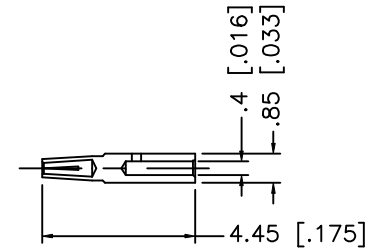

REV.	DATE	DESCRIPTION
A	01/12/02	MODIFY FERRULE LENGTH

RECOMMENDED CABLE STRIPPING DIM'S.

RECOMMENDED MOUNTING HOLE

DESCRIPTION	MATERIAL	FINISH	UNLESS OTHERWISE SPECIFIED DIMENSIONS ARE IN MILLIMETERS	APPROVALS	DATE	<h1 style="text-align: center;">Amphenol-Connex</h1> <h2 style="text-align: center;">CONNECTOR CORPORATION</h2>				
1 BODY	BRASS	GOLD	DIMENSIONS IN [] ARE IN INCHES FOR CUSTOMER REFERENCE ONLY	DRAWN G.R.S.	01/12/02					TITLE MMCX BULKHEAD CRIMP JACK (FOR RG-178B/u, 196A/u CABLE)
2 INSULATOR	TEFLON	NATURAL		CHECKED						
3 BARREL	BRASS	GOLD		ISSUED						
4 CONTACT PIN	BER. COPPER	GOLD	UNLESS OTHERWISE SPECIFIED TOLERANCES FOR INCHES ARE: .XXX = ± 0.005" .XX = ± 0.010" .X = ± 0.020"			SIZE A	FSCM NO. 99001	DWG. NO. 262120.DWG	REV. A	
5 FERRULE	COPPER	GOLD				SCALE NA	PART NO. 262120	SHEET 1 OF 1		
6										
7										
8				DO NOT SCALE DRAWING						