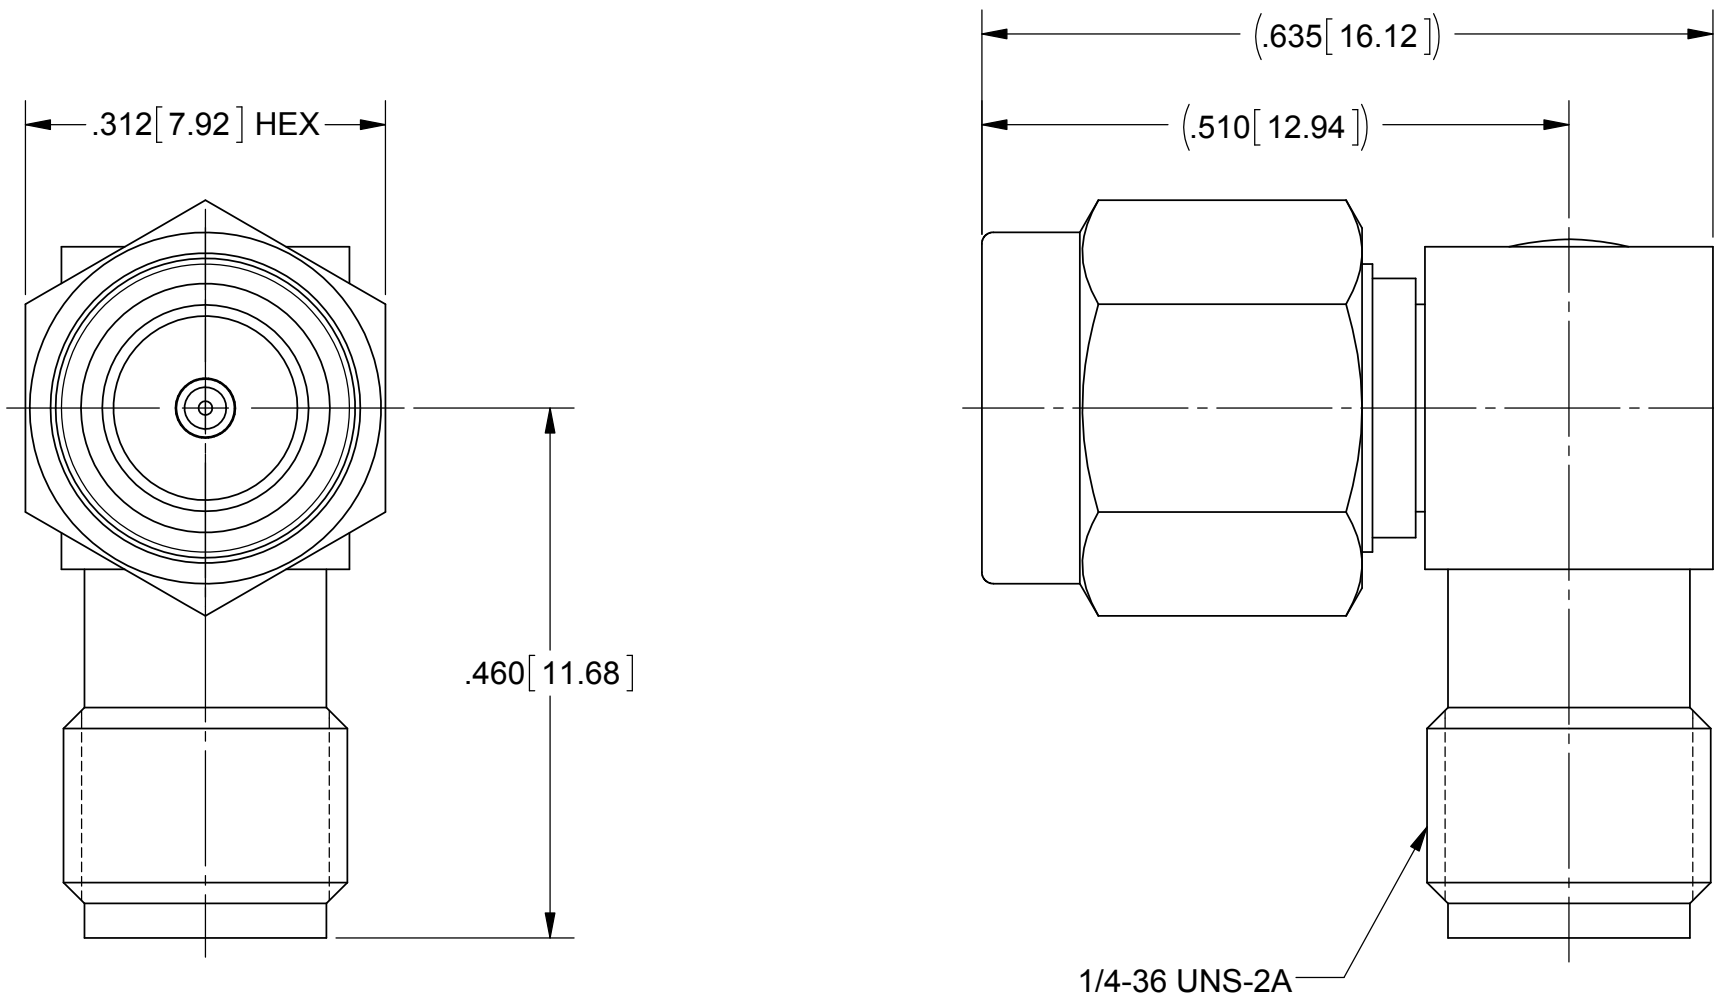

PRODUCT DATA DRAWING

REVISION HISTORY			
REV	DESCRIPTION	DATE	APPROVED
D	DCN 41797	10/15	DAL

MATERIAL:

- BODIES & COUPLING NUT: STAINLESS STEEL PER AMS-5640, ALLOY UNS S30300, TYPE 1
- CAP: STAINLESS STEEL PER AMS A-240, ALLOY UNS S30400
- LOCK RING & CONTACT (FEMALE): BERYLLIUM COPPER PER ASTM B196, ALLOY No. UNS C17300, TD04
- CONTACT (MALE): BRASS PER ASTM B16, ALLOY UNS No. C36000
- INSULATORS: PTFE PER ASTM D1710, TYPE I, GRADE 1, CLASS
- GASKET: SILICONE RUBBER PER A-A-59588, CLASS 2B, GRADE 50/60

FINISH:

- BODIES, CAP & COUPLING NUT: GOLD PER ASTM B488, TYPE I, CODE C, CLASS .50, OVER NICKEL PER AMS-QQ-N-290, CLASS 1, .00005" MIN.

- CONTACTS: GOLD PER ASTM B488, TYPE II, CODE C, CLASS .76, OVER NICKEL PER AMS-QQ-N-290, CLASS 1, .00005" MIN.

PERFORMANCE:

- IMPEDANCE: 50 OHMS
- FREQ. RANGE: DC TO 12.4 GHz

MATERIAL: SEE NOTES	DIMENSIONS ARE IN INCHES TOLERANCES: FRACTIONAL: ±1/64 ANGULAR: X° ±1'0" X"X' ±15'	UNLESS OTHERWISE SPECIFIED 1) ALL DIMENSIONS ARE IN INCHES (MILLIMETERS) 2) ALL DIMENSIONS ARE AFTER PLATING. 3) BREAK CORNERS & EDGES .005 R. MAX. 4) CHAM. 1ST & LAST THREADS. 5) SURFACE ROUGHNESS 63-MIL-STD-10. 6) DIA. 'S ON COMMON CENTERS TO BE CONCENTRIC WITHIN .005 T.I.R. 7) REMOVE ALL BURRS	 2400 Centrepark West Drive, Suite 100 West Palm Beach, FL 33409
FINISH: SEE NOTES	DECIMAL: X ±.030 .XX ±.010 .XXX ±.005		
SURFACE AREA: N/A	INTERPRET DIMENSIONS AND TOLERANCES PER ASME Y14.5M - 1994	DRAWN: BNK 10/29/15 CHECKED: DAL 10/29/15 APPROVED: DGG 11/02/76	TITLE: SMA JACK TO SMA PLUG R/A ADAPTER
PROPRIETARY THE INFORMATION CONTAINED IN THIS DRAWING IS THE SOLE PROPERTY OF SV MICROWAVE, INC. ANY REPRODUCTION IN PART OR AS A WHOLE WITHOUT THE WRITTEN PERMISSION OF SV MICROWAVE, INC IS PROHIBITED.	THIRD ANGLE PROJECTION		SIZE: B CAGE CODE: 95077 DWG. NO.: 2994-6001 SCALE: 6:1 SHEET 1 OF 1