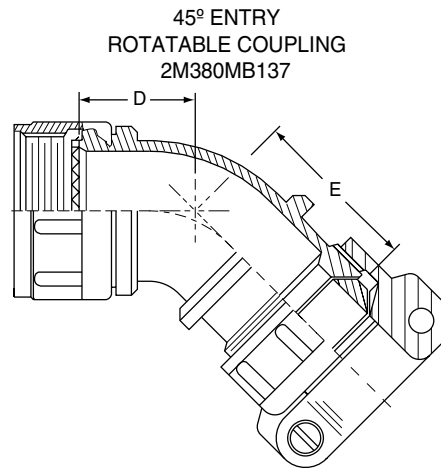

2M EMI Backshell

2M380MS137, MS135, MB138 and MA138

Size Code	A Threads	B Max.		C Max.	
		in.	mm.	in.	mm.
05	.2500-32 UNEF-2B	.470	11.94	.350	8.89
06	.3125-32 UNEF-2B	.530	13.46	.415	10.54
11	.3750-32 UNEF-2B	.570	14.48	.465	11.68
07	.4375-28 UNEF-2B	.637	16.18	.530	13.46
08	.5000-28 UNEF-2B	.700	17.78	.595	15.11
09	.5625-24 UNEF-2B	.758	19.25	.650	16.51
10	.6250-24 UNEF-2B	.819	20.80	.715	18.16
12	.6875-24 UNEF-2B	.896	22.76	.785	19.94
13	.7500-20 UNEF-2B	.930	23.62	.830	21.08
14	.9375-20 UNEF-2B	1.137	28.88	1.020	25.91
17	1.1875-18 UNEF-2B	1.387	35.23	1.280	32.51