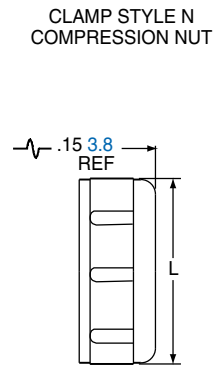

2M EMI Backshell

2M380MS137, MS135, MB138 and MA138

Size Code	A Threads	B Max.		C Max.	
		in.	mm.	in.	mm.
05	.2500-32 UNEF-2B	.470	11.94	.350	8.89
06	.3125-32 UNEF-2B	.530	13.46	.415	10.54
11	.3750-32 UNEF-2B	.570	14.48	.465	11.68
07	.4375-28 UNEF-2B	.637	16.18	.530	13.46
08	.5000-28 UNEF-2B	.700	17.78	.595	15.11
09	.5625-24 UNEF-2B	.758	19.25	.650	16.51
10	.6250-24 UNEF-2B	.819	20.80	.715	18.16
12	.6875-24 UNEF-2B	.896	22.76	.785	19.94
13	.7500-20 UNEF-2B	.930	23.62	.830	21.08
14	.9375-20 UNEF-2B	1.137	28.88	1.020	25.91
17	1.1875-18 UNEF-2B	1.387	35.23	1.280	32.51