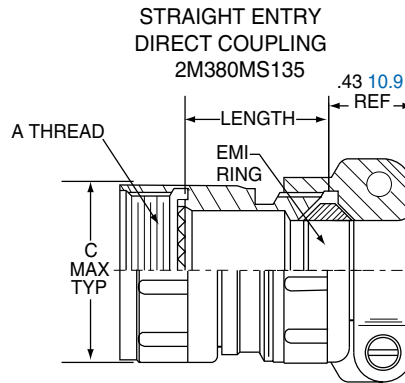

1. PART NUMBER	
Part #	Description
2M380MS137	Straight Entry Rotatable Coupling
2M380MS135	Straight Entry, Direct Coupling
2M380MB137	45° Entry
2M380MA137	90° Entry

2. SERVICE CLASS			
Material	Part #	Description	RoHS
ALUMINUM	-C	Black Anodized (Non-conductive)	
	-M	Electroless Nickel	
	-NF	Olive Drab Cadmium	
	-MT	Durmalon (Ni PTFE)	
	-ZN	Olive Drab Zinc Nickel	
	-ZNU	Black Zinc Nickel	
	STAINLESS STEEL	-Z1	Passivated
-ZM		Electroless Nickel	

5. LENGTH	
Straight Entry 2M380MS Only	
Length Code	Length (inches)
-5	.625
-6	.750
-7	.875
-8	1.000
-9	1.125
-10	1.250
-11	1.375
-12	1.500
-13	1.625
-14	1.750
-15	1.875
-16	2.000
-17	2.125
-18	2.250
-19	2.375
-20	2.500

Specify Length in increments of .125 inches (3.18 mm.)

SHELL SIZE							
Accessory Thread	Size Code	Series 2M801	Series 2M803	Series 2M804	Series 2M805		
.2500-32 UNEF-2B	05	5	5	5			
.3125-32 UNEF-2B	06	6	6	6			
.3750-32 UNEF-2B	11				8		
.4375-28 UNEF-2B	07	7	7	7	9		
.5000-28 UNEF-2B	08	8	8	8	10		
.5625-24 UNEF-2B	09	9	9	9	11		
.6250-24 UNEF-2B	10	10	10	10	12		
.6875-24 UNEF-2B	12	13	12	12			
.7500-20 UNEF-2B	13				15		
.9375-20 UNEF-2B	14	16,17	14, 15	14, 15	18, 19		
1.1875-18 UNEF-2B	17	21			23		

## 2M380MS137, MS135, MB138 and MA138

Size Code	A Threads	B Max.		C Max.	
		in.	mm.	in.	mm.
05	.2500-32 UNEF-2B	.470	11.94	.350	8.89
06	.3125-32 UNEF-2B	.530	13.46	.415	10.54
11	.3750-32 UNEF-2B	.570	14.48	.465	11.68
07	.4375-28 UNEF-2B	.637	16.18	.530	13.46
08	.5000-28 UNEF-2B	.700	17.78	.595	15.11
09	.5625-24 UNEF-2B	.758	19.25	.650	16.51
10	.6250-24 UNEF-2B	.819	20.80	.715	18.16
12	.6875-24 UNEF-2B	.896	22.76	.785	19.94
13	.7500-20 UNEF-2B	.930	23.62	.830	21.08
14	.9375-20 UNEF-2B	1.137	28.88	1.020	25.91
17	1.1875-18 UNEF-2B	1.387	35.23	1.280	32.51