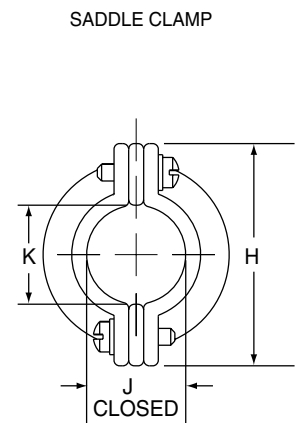

2M EMI Backshell

2M380MS137, MS135, MB138 and MA138

Size Code	A Threads	B Max.		C Max.	
		in.	mm.	in.	mm.
05	.2500-32 UNEF-2B	.470	11.94	.350	8.89
06	.3125-32 UNEF-2B	.530	13.46	.415	10.54
11	.3750-32 UNEF-2B	.570	14.48	.465	11.68
07	.4375-28 UNEF-2B	.637	16.18	.530	13.46
08	.5000-28 UNEF-2B	.700	17.78	.595	15.11
09	.5625-24 UNEF-2B	.758	19.25	.650	16.51
10	.6250-24 UNEF-2B	.819	20.80	.715	18.16
12	.6875-24 UNEF-2B	.896	22.76	.785	19.94
13	.7500-20 UNEF-2B	.930	23.62	.830	21.08
14	.9375-20 UNEF-2B	1.137	28.88	1.020	25.91
17	1.1875-18 UNEF-2B	1.387	35.23	1.280	32.51