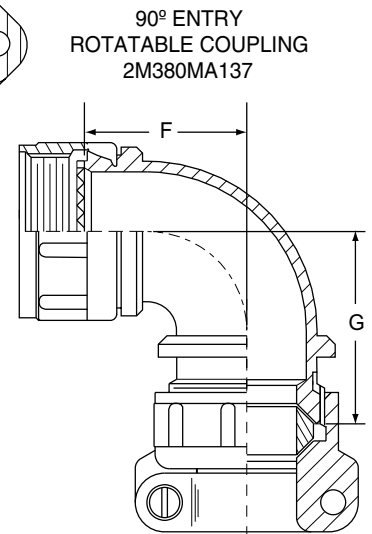

1. PART NUMBER	
Part #	Description
2M380MS137	Straight Entry Rotatable Coupling
2M380MS135	Straight Entry, Direct Coupling
2M380MB137	45° Entry
2M380MA137	90° Entry

2. SERVICE CLASS			
Material	Part #	Description	RoHS
ALUMINUM	-C	Black Anodized (Non-conductive)	
	-M	Electroless Nickel	
	-NF	Olive Drab Cadmium	
	-MT	Durmalon (Ni PTFE)	
	-ZN	Olive Drab Zinc Nickel	
	-ZNU	Black Zinc Nickel	
	STAINLESS STEEL	-Z1	Passivated
-ZM		Electroless Nickel	

5. LENGTH	
Straight Entry 2M380MS Only	
Length Code	Length (inches)
-5	.625
-6	.750
-7	.875
-8	1.000
-9	1.125
-10	1.250
-11	1.375
-12	1.500
-13	1.625
-14	1.750
-15	1.875
-16	2.000
-17	2.125
-18	2.250
-19	2.375
-20	2.500

Specify Length in increments of .125 inches (3.18 mm.)

SHELL SIZE							
Accessory Thread	Size Code	Series 2M801	Series 2M803	Series 2M804	Series 2M805		
.2500-32 UNEF-2B	05	5	5	5			
.3125-32 UNEF-2B	06	6	6	6			
.3750-32 UNEF-2B	11				8		
.4375-28 UNEF-2B	07	7	7	7	9		
.5000-28 UNEF-2B	08	8	8	8	10		
.5625-24 UNEF-2B	09	9	9	9	11		
.6250-24 UNEF-2B	10	10	10	10	12		
.6875-24 UNEF-2B	12	13	12	12			
.7500-20 UNEF-2B	13				15		
.9375-20 UNEF-2B	14	16,17	14, 15	14, 15	18, 19		
1.1875-18 UNEF-2B	17	21			23		

## 2M380MS137, MS135, MB138 and MA138

Size Code	A Threads	B Max.		C Max.	
		in.	mm.	in.	mm.
05	.2500-32 UNEF-2B	.470	11.94	.350	8.89
06	.3125-32 UNEF-2B	.530	13.46	.415	10.54
11	.3750-32 UNEF-2B	.570	14.48	.465	11.68
07	.4375-28 UNEF-2B	.637	16.18	.530	13.46
08	.5000-28 UNEF-2B	.700	17.78	.595	15.11
09	.5625-24 UNEF-2B	.758	19.25	.650	16.51
10	.6250-24 UNEF-2B	.819	20.80	.715	18.16
12	.6875-24 UNEF-2B	.896	22.76	.785	19.94
13	.7500-20 UNEF-2B	.930	23.62	.830	21.08
14	.9375-20 UNEF-2B	1.137	28.88	1.020	25.91
17	1.1875-18 UNEF-2B	1.387	35.23	1.280	32.51