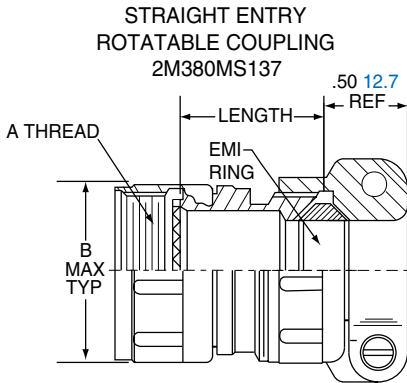

3. SIZE CODE	
05	.2500-32
06	.3125-32
11	.3750-32
07	.4375-28
08	.5000-28
09	.5625-24
10	.6250-24
12	.6875-24
13	.7500-20
14	.9375-20
17	1.1875-18

4. CABLE ENTRY SIZE	
Code	Saddle Clamp Dia. Fully Closed
01	.109
02	.172
03	.234
04	.297
05	.359
06	.422
07	.484
08	.547
09	.609

5. LENGTH	
Straight Entry 2M380MS Only	
Length Code	Length (inches)
-5	.625
-6	.750
-7	.875
-8	1.000
-9	1.125
-10	1.250
-11	1.375
-12	1.500
-13	1.625
-14	1.750
-15	1.875
-16	2.000
-17	2.125
-18	2.250
-19	2.375
-20	2.500

Specify Length in increments of .125 inches (3.18 mm.)

SHELL SIZE							
Accessory Thread	Size Code	Series 2M801	Series 2M803	Series 2M804	Series 2M805		
.2500-32 UNEF-2B	05	5	5	5			
.3125-32 UNEF-2B	06	6	6	6			
.3750-32 UNEF-2B	11				8		
.4375-28 UNEF-2B	07	7	7	7	9		
.5000-28 UNEF-2B	08	8	8	8	10		
.5625-24 UNEF-2B	09	9	9	9	11		
.6250-24 UNEF-2B	10	10	10	10	12		
.6875-24 UNEF-2B	12	13	12	12			
.7500-20 UNEF-2B	13				15		
.9375-20 UNEF-2B	14	16,17	14, 15	14, 15	18, 19		
1.1875-18 UNEF-2B	17	21			23		

## 2M380MS137, MS135, MB138 and MA138

Size Code	A Threads	B Max.		C Max.	
		in.	mm.	in.	mm.
05	.2500-32 UNEF-2B	.470	11.94	.350	8.89
06	.3125-32 UNEF-2B	.530	13.46	.415	10.54
11	.3750-32 UNEF-2B	.570	14.48	.465	11.68
07	.4375-28 UNEF-2B	.637	16.18	.530	13.46
08	.5000-28 UNEF-2B	.700	17.78	.595	15.11
09	.5625-24 UNEF-2B	.758	19.25	.650	16.51
10	.6250-24 UNEF-2B	.819	20.80	.715	18.16
12	.6875-24 UNEF-2B	.896	22.76	.785	19.94
13	.7500-20 UNEF-2B	.930	23.62	.830	21.08
14	.9375-20 UNEF-2B	1.137	28.88	1.020	25.91
17	1.1875-18 UNEF-2B	1.387	35.23	1.280	32.51