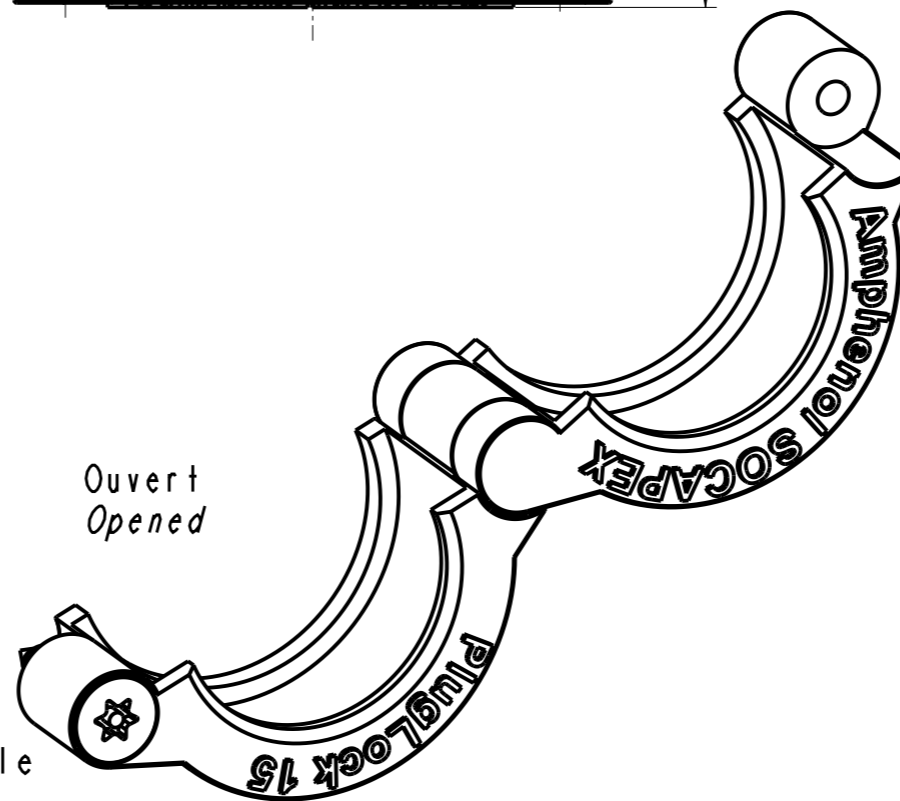

Outils à commander séparément.
Tools to be ordered separately.

Clé de verrouillage réf: 30712.
locking tool P/N: 30712.

Embout de verrouillage réf: 30711.
locking tool P/N: 30711.

Embase et fiche connectées
type MIL-DTL-38999 série III
Mated receptacle and plug
type MIL-DTL-38999 serie III

Fermé
Closed

Taille (voir tableau)
Size (see table)

Vis torx inclu
Torx screw included

PlugLock 15 TX

Bouchon plastique de cybersécurité verrouillable
pour fiches et embases connectées
type MIL-DTL-38999 série III.

Lockable plastic cybersecurity cap for
type MIL-DTL-38999 serie III
mated plugs and receptacles.

Ouvert
Opened

Shell size	Ø ±0.2/[0.008]	L ±0.2/[0.008]
T09	28.3 / [1.102]	42.3 / [1.653]
T11	31 / [1.220]	45 / [1.771]
T13	35.4 / [1.377]	49.4 / [1.929]
T15	38.6 / [1.496]	52.6 / [2.047]
T17	42.1 / [1.653]	56.1 / [2.204]
T19	44.8 / [1.732]	58.8 / [2.283]
T21	48 / [1.889]	62 / [2.440]
T23	51 / [2.007]	65 / [2.559]
T25	54.2 / [2.125]	68.2 / [2.677]