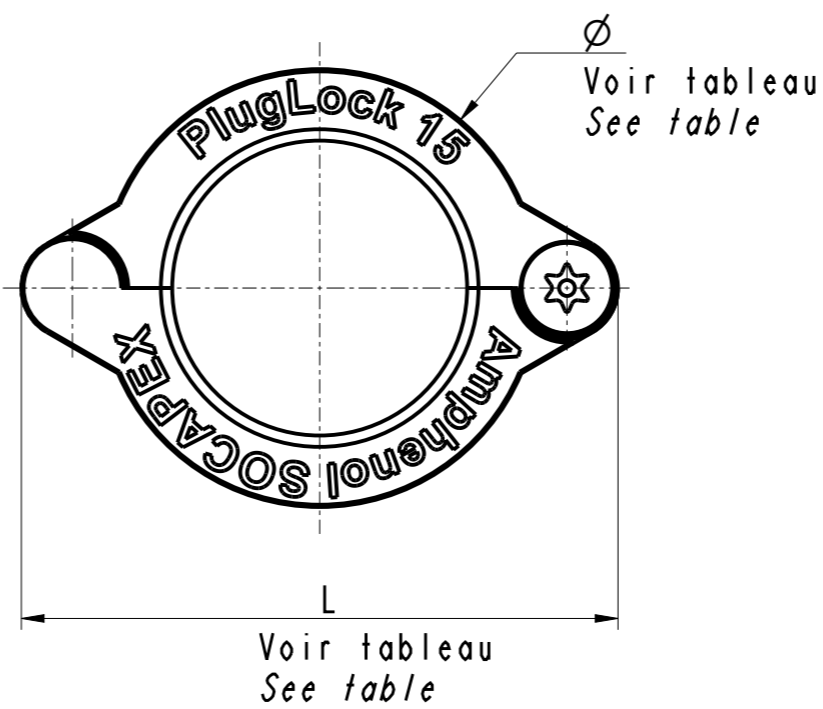

Outils à commander séparément.
Tools to be ordered separately.

Clé de verrouillage réf: 30712.
locking tool P/N: 30712.

Embout de verrouillage réf: 30711.
locking tool P/N: 30711.

Embase et fiche connectées
type MIL-DTL-38999 série III
Mated receptacle and plug
type MIL-DTL-38999 serie III

Fermé
Closed

Taille (voir tableau)
Size (see table)

Vis torx inclu
Torx screw included

PlugLock 15 TX

Bouchon plastique de cybersécurité verrouillable
pour fiches et embases connectées
type MIL-DTL-38999 série III.

Lockable plastic cybersecurity cap for
type MIL-DTL-38999 serie III
mated plugs and receptacles.

Ouvert
Opened

Shell size	Ø ±0.2/[0.008]	L ±0.2/[0.008]
T09	28.3 / [1.102]	42.3 / [1.653]
T11	31 / [1.220]	45 / [1.771]
T13	35.4 / [1.377]	49.4 / [1.929]
T15	38.6 / [1.496]	52.6 / [2.047]
T17	42.1 / [1.653]	56.1 / [2.204]
T19	44.8 / [1.732]	58.8 / [2.283]
T21	48 / [1.889]	62 / [2.440]
T23	51 / [2.007]	65 / [2.559]
T25	54.2 / [2.125]	68.2 / [2.677]