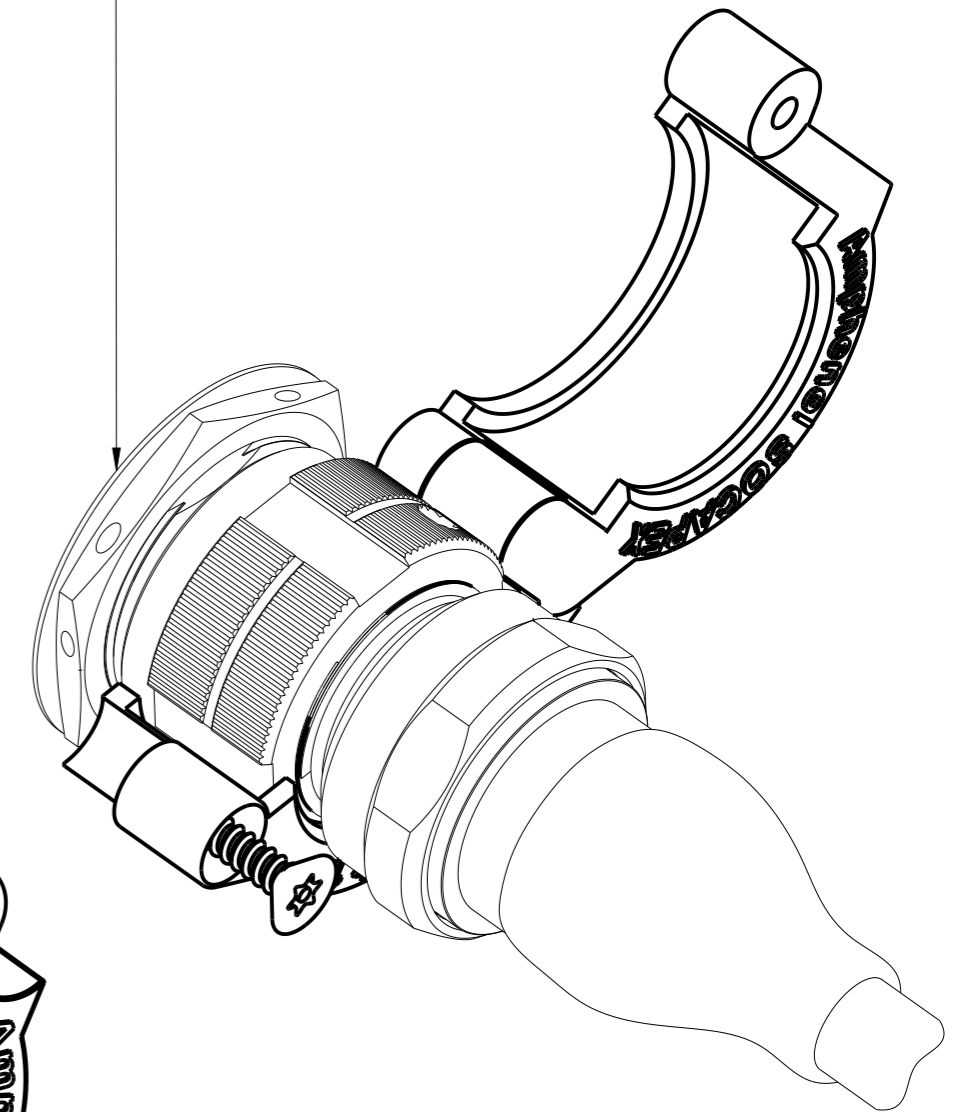

Outils à commander séparément.
Tools to be ordered separately.

Clé de verrouillage réf: 30712.
locking tool P/N: 30712.

Embout de verrouillage réf: 30711.
locking tool P/N: 30711.

Embase et fiche connectées
type MIL-DTL-38999 série III
Mated receptacle and plug
type MIL-DTL-38999 serie III

Fermé
Closed

Taille (voir tableau)
Size (see table)

Vis torx inclu
Torx screw included

PlugLock 15 TX

Bouchon plastique de cybersécurité verrouillable
pour fiches et embases connectées
type MIL-DTL-38999 série III.

Lockable plastic cybersecurity cap for
type MIL-DTL-38999 serie III
mated plugs and receptacles.

Ouvert
Opened

Shell size	Ø ±0.2/[0.008]	L ±0.2/[0.008]
T09	28.3 / [1.102]	42.3 / [1.653]
T11	31 / [1.220]	45 / [1.771]
T13	35.4 / [1.377]	49.4 / [1.929]
T15	38.6 / [1.496]	52.6 / [2.047]
T17	42.1 / [1.653]	56.1 / [2.204]
T19	44.8 / [1.732]	58.8 / [2.283]
T21	48 / [1.889]	62 / [2.440]
T23	51 / [2.007]	65 / [2.559]
T25	54.2 / [2.125]	68.2 / [2.677]