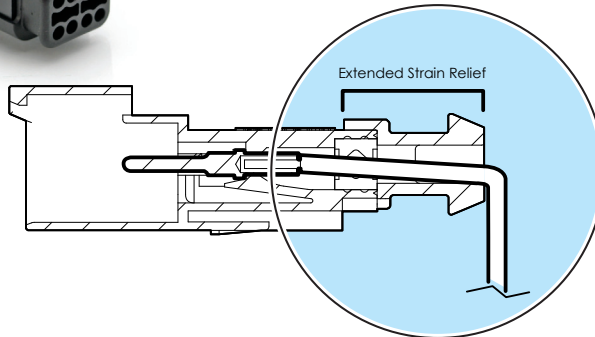

## AT Strain Relief Series

2, 3, 4, 6, 8 and 12 Position

**PROTECTS** each wire cavity to maximize sealing integrity.

**MAINTAINS** proper wire routing 100% of the time.

Specifically designed wire cavities protect each individual wire seal, eliminating stress on the rear seal, maintaining IP67 sealing performance regardless of wire bundle direction or improper installation. The AT-SR01 Series is a cost-effective and highly-reliable solution for wire routing, strain relief and sealing issues common in Heavy Duty applications. It ensures a complete environmental seal and necessary strain relief on the production line and in the field.

**Enhanced sealing plugs** have been redesigned for simplified insertion and removal, improved retention capabilities and include a positive 'stop' for full insertion verification.

**Heat-shrink capable 'lip'** for applications requiring heat shrink.