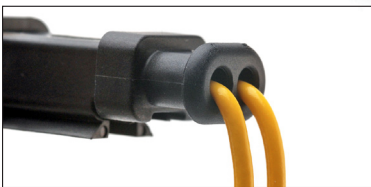

## AT Strain Relief Series

2, 3, 4, 6, 8 and 12 Position

**PROTECTS** each wire cavity to maximize sealing integrity.

**MAINTAINS** proper wire routing 100% of the time.

Specifically designed wire cavities protect each individual wire seal, eliminating stress on the rear seal, maintaining IP67 sealing performance regardless of wire bundle direction or improper installation. The AT-SR01 Series is a cost-effective and highly-reliable solution for wire routing, strain relief and sealing issues common in Heavy Duty applications. It ensures a complete environmental seal and necessary strain relief on the production line and in the field.

**Enhanced sealing plugs** have been redesigned for simplified insertion and removal, improved retention capabilities and include a positive 'stop' for full insertion verification.

**Heat-shrink capable 'lip'** for applications requiring heat shrink.