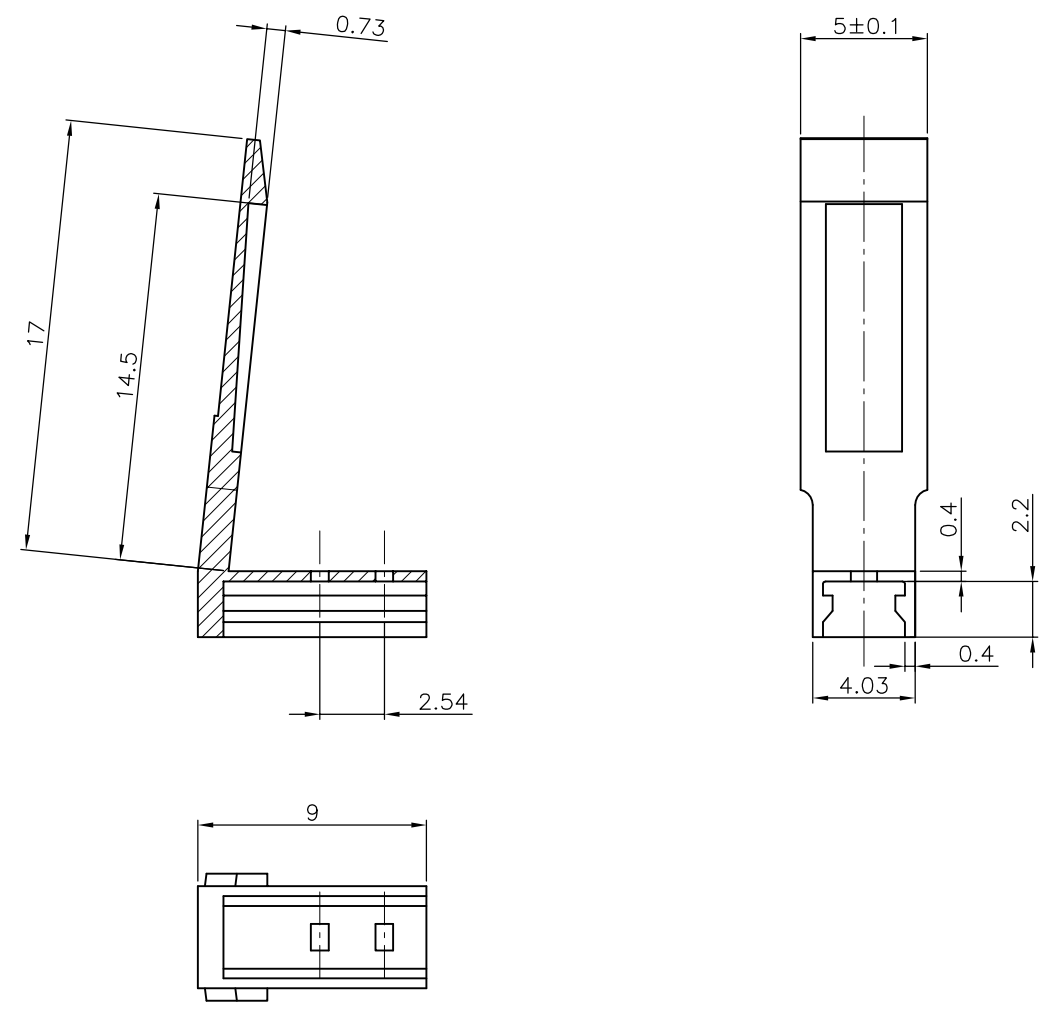

PRODUCT NUMBER  
67030-001LF

RoHS COMPATIBLE, SEE NOTE 3

NOTES :

1. MATERIAL : NYLON 6/6, 25% GLASSFIBER  
FLAMMABILITY PER UL-94-V0.  
COLOUR : BLACK
2. FOR LATCH APPLICATION SEE TA 339
3. RoHs COMPATIBLE PRODUCT
  - a - LABELLING:
    - MEETS PACKAGING SPECS AS PER GS-14-920
  - b - LEGAL STATEMENT : SEE GS-47-0004
  - c - THE PRODUCT IS NOT INTENDED TO BE EXPOSED TO MANUFACTURING SOLDER PROCESS
  - d - PRODUCT MEETS WITH EU 2002/EG/95

mat'l. code		surface		tolerance		projection		product family	
SEE NOTES		ISO 1302 ✓		ISO 406 ISO 1101				BERGSTIK	
ltr	ecn no	dr	date	tolerances unless otherwise specified		mm		title	
B	F05-0256	LMU	05.10.11	angles	linear	.x	±0.30	SR CLINCHER	
C	F06-0236	LMU	06.07.17			.xx	±0.15	BERGSTIK LATCH	
D	F07-0175	LMU	07.04.12			.xxx	±0.05	scale 5/1	
E	B-19262	LMU	14.10.31	dr	L.MULIN	05.09.28		dwg no	
F	B-19924	BVE	15.01.08	chr	J.COMPAGNON	05.09.28		sheet 1 of 1	
				appd	JM.C	05.09.28		size	
sheet index		revision sheet						67030 A3	
								type CUSTOMER Drawing	