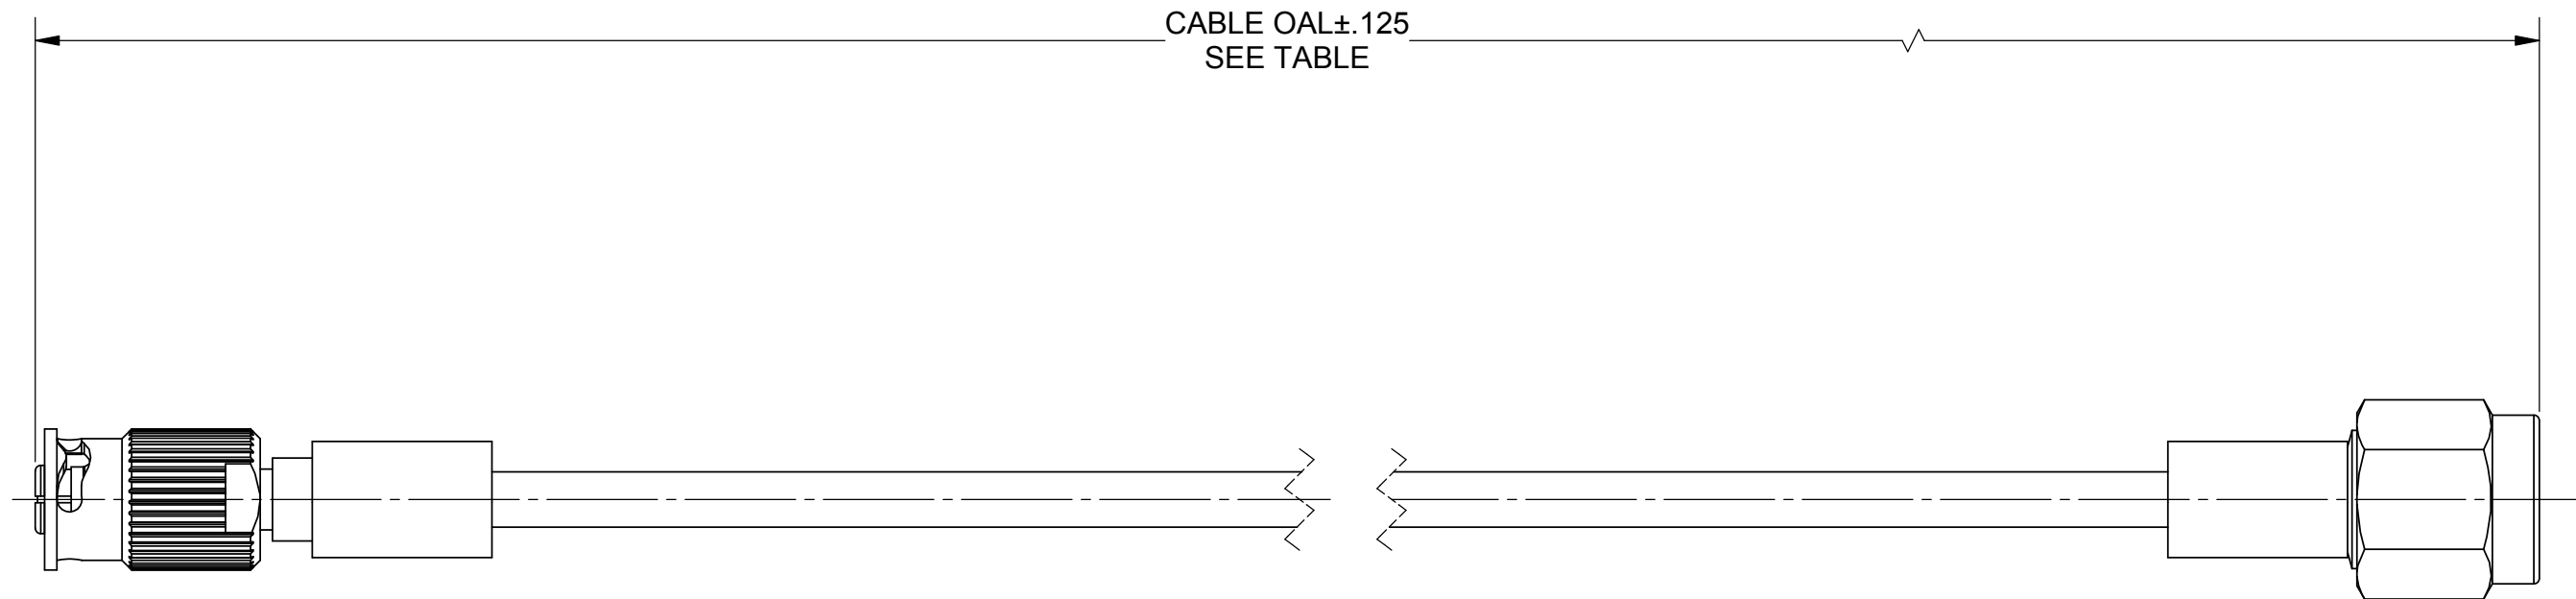

PRODUCT DATA DRAWING

REVISION HISTORY			
REV	DESCRIPTION	DATE	APPROVED
-	DCN 42535	07/16	STW

MATERIAL:

CONNECTORS: SMP JACK W/ QUARTER BACK NUT (1221-40049)
SMA STRAIGHT PLUG (SF2906-6002)

CABLE: T-FLEX 405 CABLE (200-70-139)

SHRINK TUBING: M23053/5 (BLACK)

PERFORMANCE:

IMPEDANCE: 50 OHMS
FREQ. RANGE: DC TO 18.0 GHz.

SV P/N	CABLE OAL
7012-1084	12.00"
7012-1085	6.00"

MATERIAL: SEE NOTES	DIMENSIONS ARE IN INCHES TOLERANCES: FRACTIONAL: ±1/64 ANGULAR: X° ±1°0' X'X' ±15'	UNLESS OTHERWISE SPECIFIED 1) ALL DIMENSIONS ARE IN INCHES (MILLIMETERS) 2) ALL DIMENSIONS ARE AFTER PLATING. 3) BREAK CORNERS & EDGES .005 R. MAX. 4) CHAM. 1ST & LAST THREADS. 5) SURFACE ROUGHNESS 63-MIL-STD-10. 6) DIA.'S ON COMMON CENTERS TO BE CONCENTRIC WITHIN .005 T.I.R. 7) REMOVE ALL BURRS	 Amphenol 2400 Centrepark West Drive, Suite 100 West Palm Beach, FL 33409
FINISH: SEE NOTES	DECIMAL: X ±.030 .XX ±.010 .XXX ±.005		
SURFACE AREA: N/A	INTERPRET DIMENSIONS AND TOLERANCES PER ASME Y14.5M - 1994	DRAWN: MAL 07/22/16 CHECKED: STW 07/22/16 APPROVED: STW 07/22/16	TITLE: SMP JACK W/ QB NUT TO SMA PLUG T-FLEX 405 CABLE ASSEMBLY
PROPRIETARY THE INFORMATION CONTAINED IN THIS DRAWING IS THE SOLE PROPERTY OF SV MICROWAVE, INC. ANY REPRODUCTION IN PART OR AS A WHOLE WITHOUT THE WRITTEN PERMISSION OF SV MICROWAVE, INC IS PROHIBITED.	THIRD ANGLE PROJECTION 		