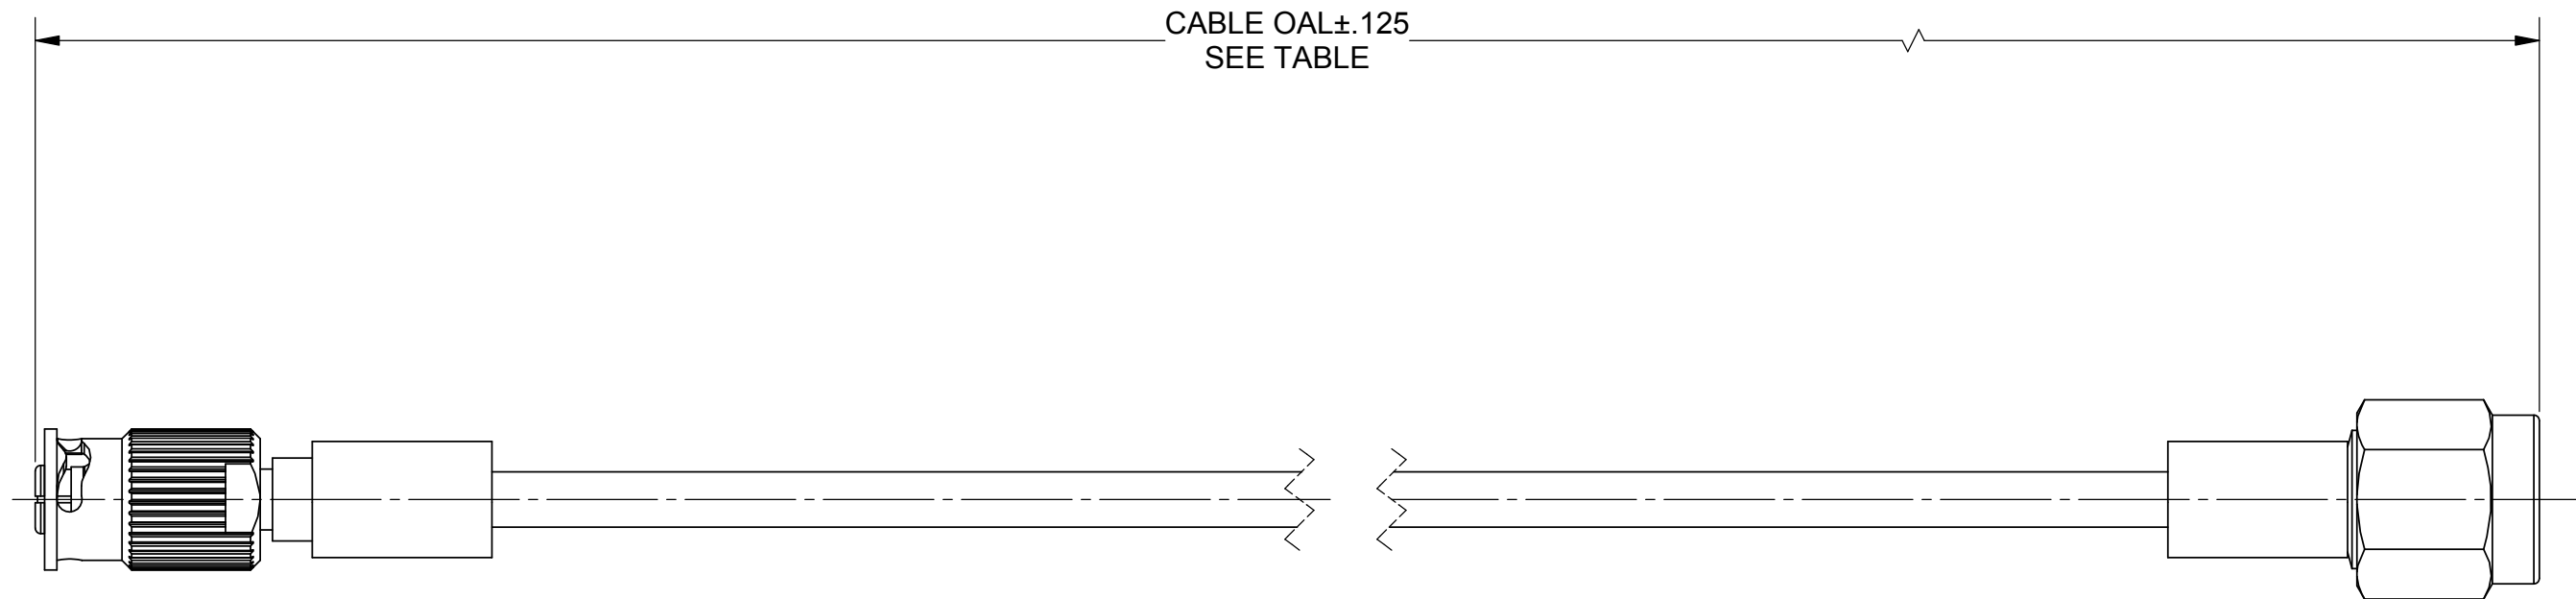

PRODUCT DATA DRAWING

REVISION HISTORY			
REV	DESCRIPTION	DATE	APPROVED
-	DCN 42535	07/16	STW

MATERIAL:

CONNECTORS: SMP JACK W/ QUARTER BACK NUT (1221-40049)
SMA STRAIGHT PLUG (SF2906-6002)

CABLE: T-FLEX 405 CABLE (200-70-139)

SHRINK TUBING: M23053/5 (BLACK)

PERFORMANCE:

IMPEDANCE: 50 OHMS
FREQ. RANGE: DC TO 18.0 GHz.

SV P/N	CABLE OAL
7012-1084	12.00"
7012-1085	6.00"

MATERIAL: SEE NOTES	DIMENSIONS ARE IN INCHES TOLERANCES: FRACTIONAL: ±1/64 ANGULAR: X° ±1'0" X'X' ±15'	UNLESS OTHERWISE SPECIFIED 1) ALL DIMENSIONS ARE IN INCHES (MILLIMETERS) 2) ALL DIMENSIONS ARE AFTER PLATING. 3) BREAK CORNERS & EDGES .005 R. MAX. 4) CHAM. 1ST & LAST THREADS. 5) SURFACE ROUGHNESS 63-MIL-STD-10. 6) DIA.'S ON COMMON CENTERS TO BE CONCENTRIC WITHIN .005 T.I.R. 7) REMOVE ALL BURRS	 Amphenol 2400 Centrepark West Drive, Suite 100 West Palm Beach, FL 33409
FINISH: SEE NOTES	DECIMAL: X ±.030 .XX ±.010 .XXX ±.005		
SURFACE AREA: N/A	INTERPRET DIMENSIONS AND TOLERANCES PER ASME Y14.5M - 1994	DRAWN: MAL 07/22/16 CHECKED: STW 07/22/16 APPROVED: STW 07/22/16	TITLE: SMP JACK W/ QB NUT TO SMA PLUG T-FLEX 405 CABLE ASSEMBLY
PROPRIETARY THE INFORMATION CONTAINED IN THIS DRAWING IS THE SOLE PROPERTY OF SV MICROWAVE, INC. ANY REPRODUCTION IN PART OR AS A WHOLE WITHOUT THE WRITTEN PERMISSION OF SV MICROWAVE, INC IS PROHIBITED.	THIRD ANGLE PROJECTION 		