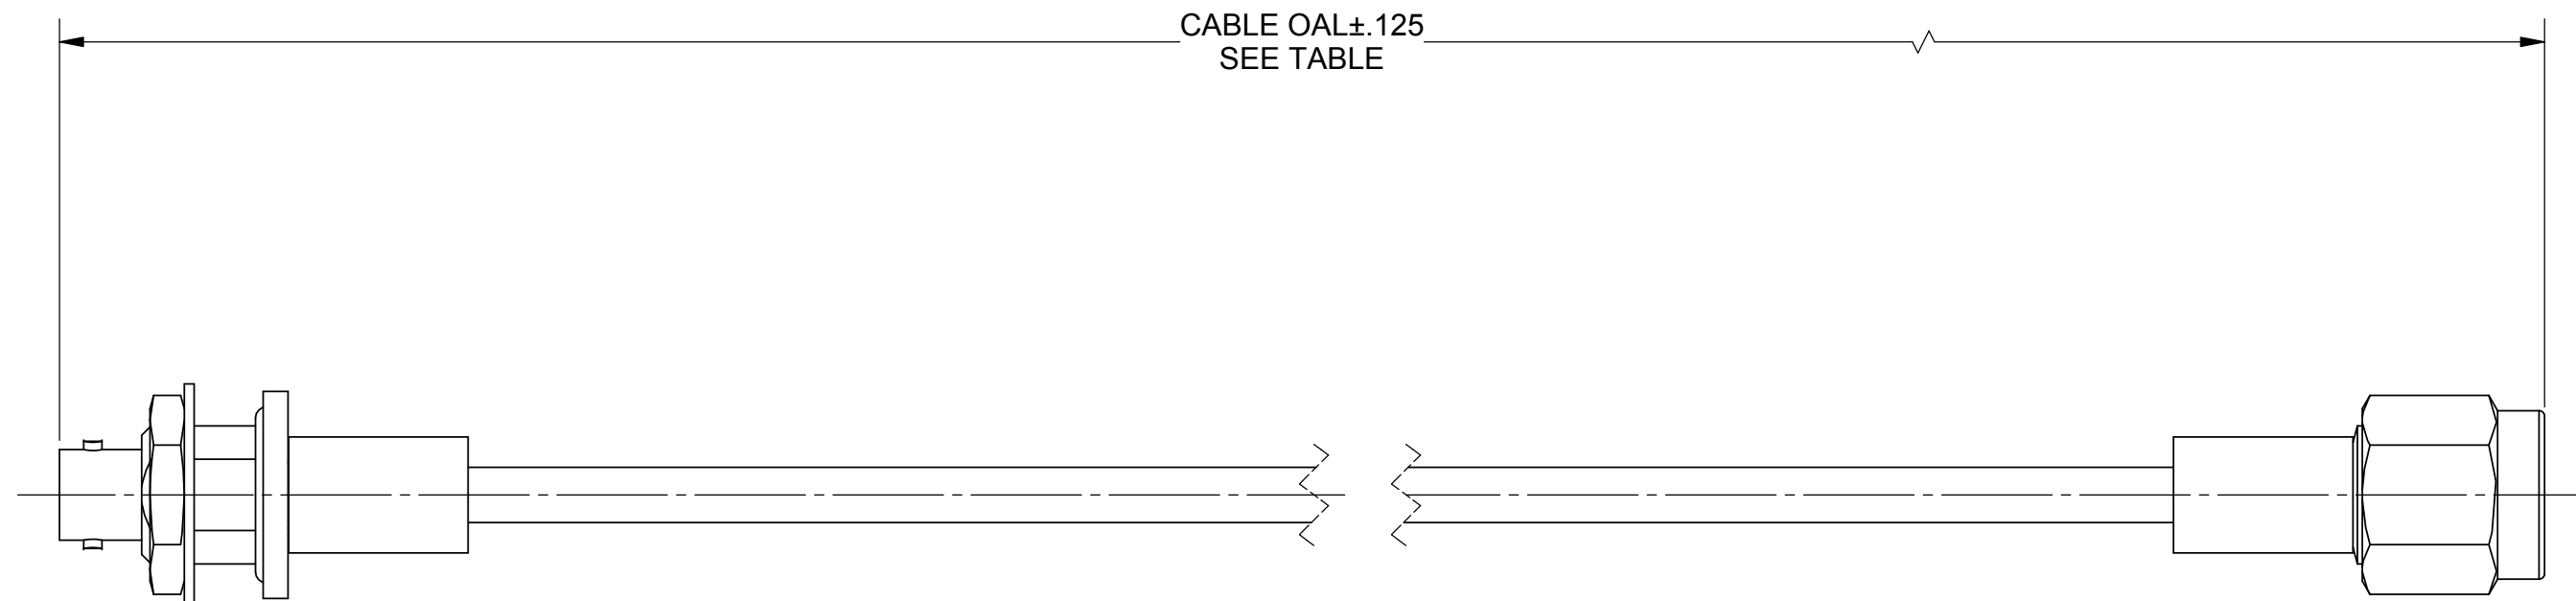

PRODUCT DATA DRAWING

REVISION HISTORY			
REV	DESCRIPTION	DATE	APPROVED
-	DCN 42535	07/16	STW

MATERIAL:

CONNECTORS: SMP QB BULKHEAD (1211-66237)
SMA STRAIGHT PLUG (SF2906-6002)

CABLE: T-FLEX 405 CABLE (200-70-139)

SHRINK TUBING: M23053/5 (BLACK)

PERFORMANCE:

IMPEDANCE: 50 OHMS
FREQ. RANGE: DC TO 18.0 GHz.

SV P/N	CABLE OAL
7012-1086	6.00"
7012-1087	12.00"

MATERIAL: SEE NOTES	DIMENSIONS ARE IN INCHES TOLERANCES: FRACTIONAL: ±1/64 ANGULAR: X° ±1'0" X"X' ±15'	UNLESS OTHERWISE SPECIFIED 1) ALL DIMENSIONS ARE IN INCHES (MILLIMETERS) 2) ALL DIMENSIONS ARE AFTER PLATING. 3) BREAK CORNERS & EDGES .005 R. MAX. 4) CHAM. 1ST & LAST THREADS. 5) SURFACE ROUGHNESS 63-MIL-STD-10. 6) DIA.'S ON COMMON CENTERS TO BE CONCENTRIC WITHIN .005 T.I.R. 7) REMOVE ALL BURRS	 2400 Centrepark West Drive, Suite 100 West Palm Beach, FL 33409
FINISH: SEE NOTES	DECIMAL: X ±.030 .XX ±.010 .XXX ±.005		
SURFACE AREA: N/A	INTERPRET DIMENSIONS AND TOLERANCES PER ASME Y14.5M - 1994	THIRD ANGLE PROJECTION 	TITLE: SMP QB BULKHEAD TO SMA PLUG T-FLEX 405 CABLE ASSEMBLY
PROPRIETARY THE INFORMATION CONTAINED IN THIS DRAWING IS THE SOLE PROPERTY OF SV MICROWAVE, INC. ANY REPRODUCTION IN PART OR AS A WHOLE WITHOUT THE WRITTEN PERMISSION OF SV MICROWAVE, INC IS PROHIBITED.	DRAWN: MAL 07/22/16 CHECKED: STW 07/22/16 APPROVED: STW 07/22/16		