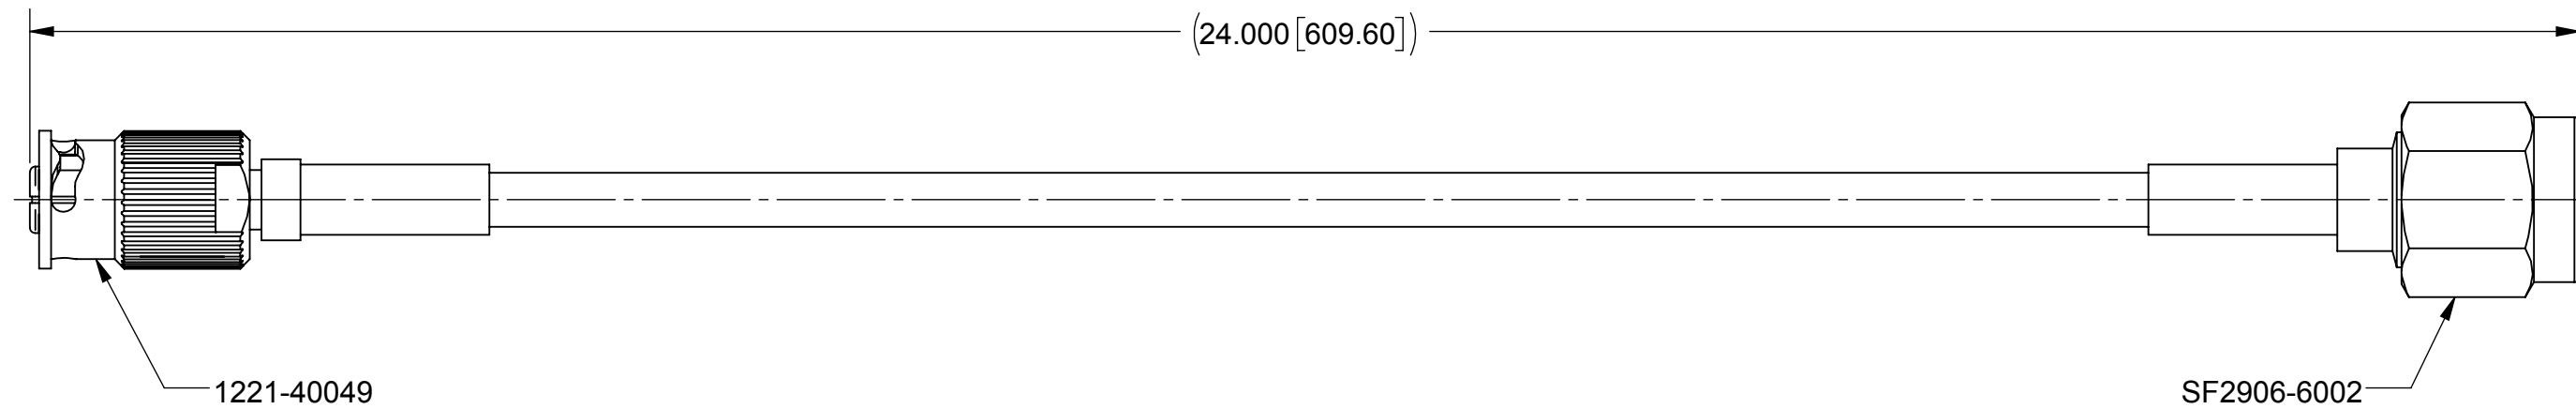

PRODUCT DATA DRAWING

REVISION HISTORY			
REV	DESCRIPTION	DATE	APPROVED
-	DCN 46496	06/17	GPF

MATERIAL:

CONNECTORS: SMP QB® STRAIGHT FEMALE (1221-40049)
SMA STRAIGHT MALE (SF2906-6002)

CABLE: T-FLEX 405 (200-70-139)

SHRINK TUBING: M23053/5

PERFORMANCE:

IMPEDANCE: 50 OHMS

FREQ. RANGE: DC TO 18.0 GHz

MATERIAL: SEE NOTES	DIMENSIONS ARE IN INCHES TOLERANCES: FRACTIONAL: ±1/64 ANGULAR: X° ±1°0' X°X' ±15'	UNLESS OTHERWISE SPECIFIED 1) ALL DIMENSIONS ARE IN INCHES (MILLIMETERS) 2) ALL DIMENSIONS ARE AFTER PLATING. 3) BREAK CORNERS & EDGES .005 R. MAX. 4) CHAM. 1ST & LAST THREADS. 5) SURFACE ROUGHNESS 63 MIL-STD-10. 6) DIA.'S ON COMMON CENTERS TO BE CONCENTRIC WITHIN .005 T.I.R. 7) REMOVE ALL BURRS	 2400 Centrepark West Drive, Suite 100 West Palm Beach, FL 33409 TITLE: SMP QB® FEMALE TO SMA MALE FOR .085 CABLE ASSEMBLY
FINISH: SEE NOTES	DECIMAL: X ±.030 .XX ±.010 .XXX ±.005	INTERPRET DIMENSIONS AND TOLERANCES PER ASME Y14.5M - 1994	
SURFACE AREA: N/A	THIRD ANGLE PROJECTION	DRAWN: VB 06/05/17	SIZE: B CAGE CODE: 95077 DWG. NO.: 7012-1300
PROPRIETARY THE INFORMATION CONTAINED IN THIS DRAWING IS THE SOLE PROPERTY OF SV MICROWAVE, INC. ANY REPRODUCTION IN PART OR AS A WHOLE WITHOUT THE WRITTEN PERMISSION OF SV MICROWAVE, INC IS PROHIBITED.		CHECKED: GPF 06/05/17	SCALE: 1:1
		APPROVED: GPF 06/05/17	SHEET 1 OF 1