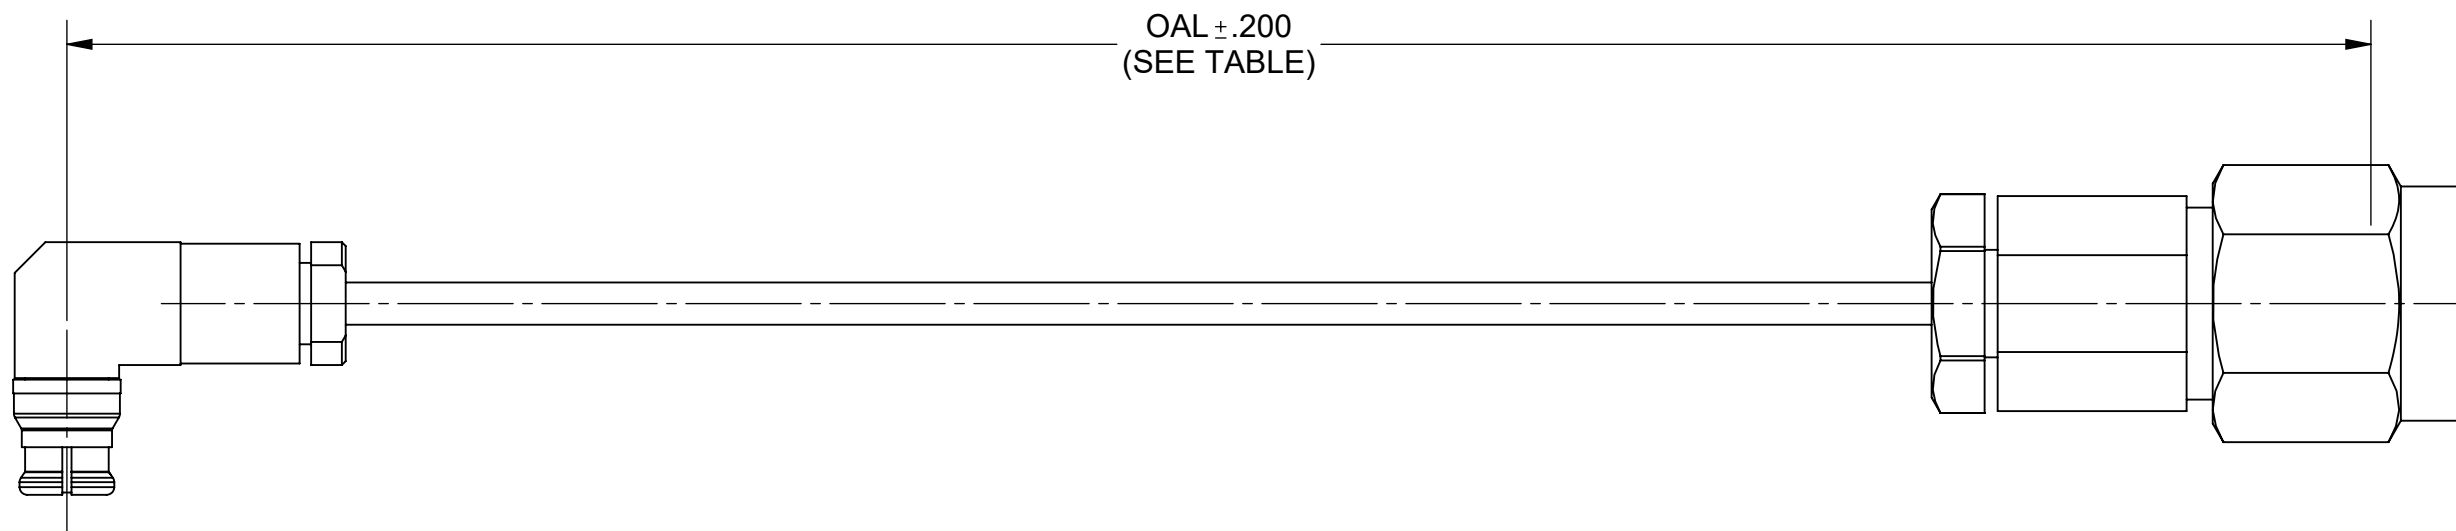

# PRODUCT DATA DRAWING

REVISION HISTORY			
REV	DESCRIPTION	DATE	APPROVED
-	NRN 46875	07/22	SEE PDM
A	DCN 51959	09/22	

**MATERIAL:**

CONNECTORS: SMP R/A FEMALE (1222-40094)

SMA MALE (SF2911-60966)

CABLE: Ø.047 SUPERFLEX CABLE

**PERFORMANCE:**

IMPEDANCE: 50 OHMS  
 FREQ. RANGE: DC TO 26.5 GHz.

SV P/N	OAL
7012-2006	3.000"
7012-2007	6.000"

MATERIAL: SEE NOTES	DIMENSIONS ARE IN INCHES TOLERANCES: FRACTIONAL: ±1/64 ANGULAR: X° ±1°0' X'X' ±15'	UNLESS OTHERWISE SPECIFIED 1) ALL DIMENSIONS ARE IN INCHES (MILLIMETERS) 2) ALL DIMENSIONS ARE AFTER PLATING. 3) BREAK CORNERS & EDGES .005 R. MAX. 4) CHAM. 1ST & LAST THREADS. 5) SURFACE ROUGHNESS 63-MIL-STD-10. 6) DIA: 'S ON COMMON CENTERS TO BE CONCENTRIC WITHIN .005 T.I.R. 7) REMOVE ALL BURRS	 Amphenol www.svmicrowave.com
FINISH: SEE NOTES	DECIMAL: X ±.030 .XX ±.010 .XXX ±.005		
SURFACE AREA: N/A	INTERPRET DIMENSIONS AND TOLERANCES PER ASME Y14.5M - 1994		TITLE: SMP FEMALE R/A TO SMA MALE CABLE ASSEMBLY FOR .047 SUPERFLEX CABLE
PROPRIETARY THE INFORMATION CONTAINED IN THIS DRAWING IS THE SOLE PROPERTY OF SV MICROWAVE, INC. ANY REPRODUCTION IN PART OR AS A WHOLE WITHOUT THE WRITTEN PERMISSION OF SV MICROWAVE, INC IS PROHIBITED.	THIRD ANGLE PROJECTION 	DRAWN: KRR 07/21/22	SIZE DWG. NO. B 7012-2006-2007
		CHECKED: SEE PDM	SCALE: 4:1
		APPROVED: SEE PDM	SHEET 1 OF 1