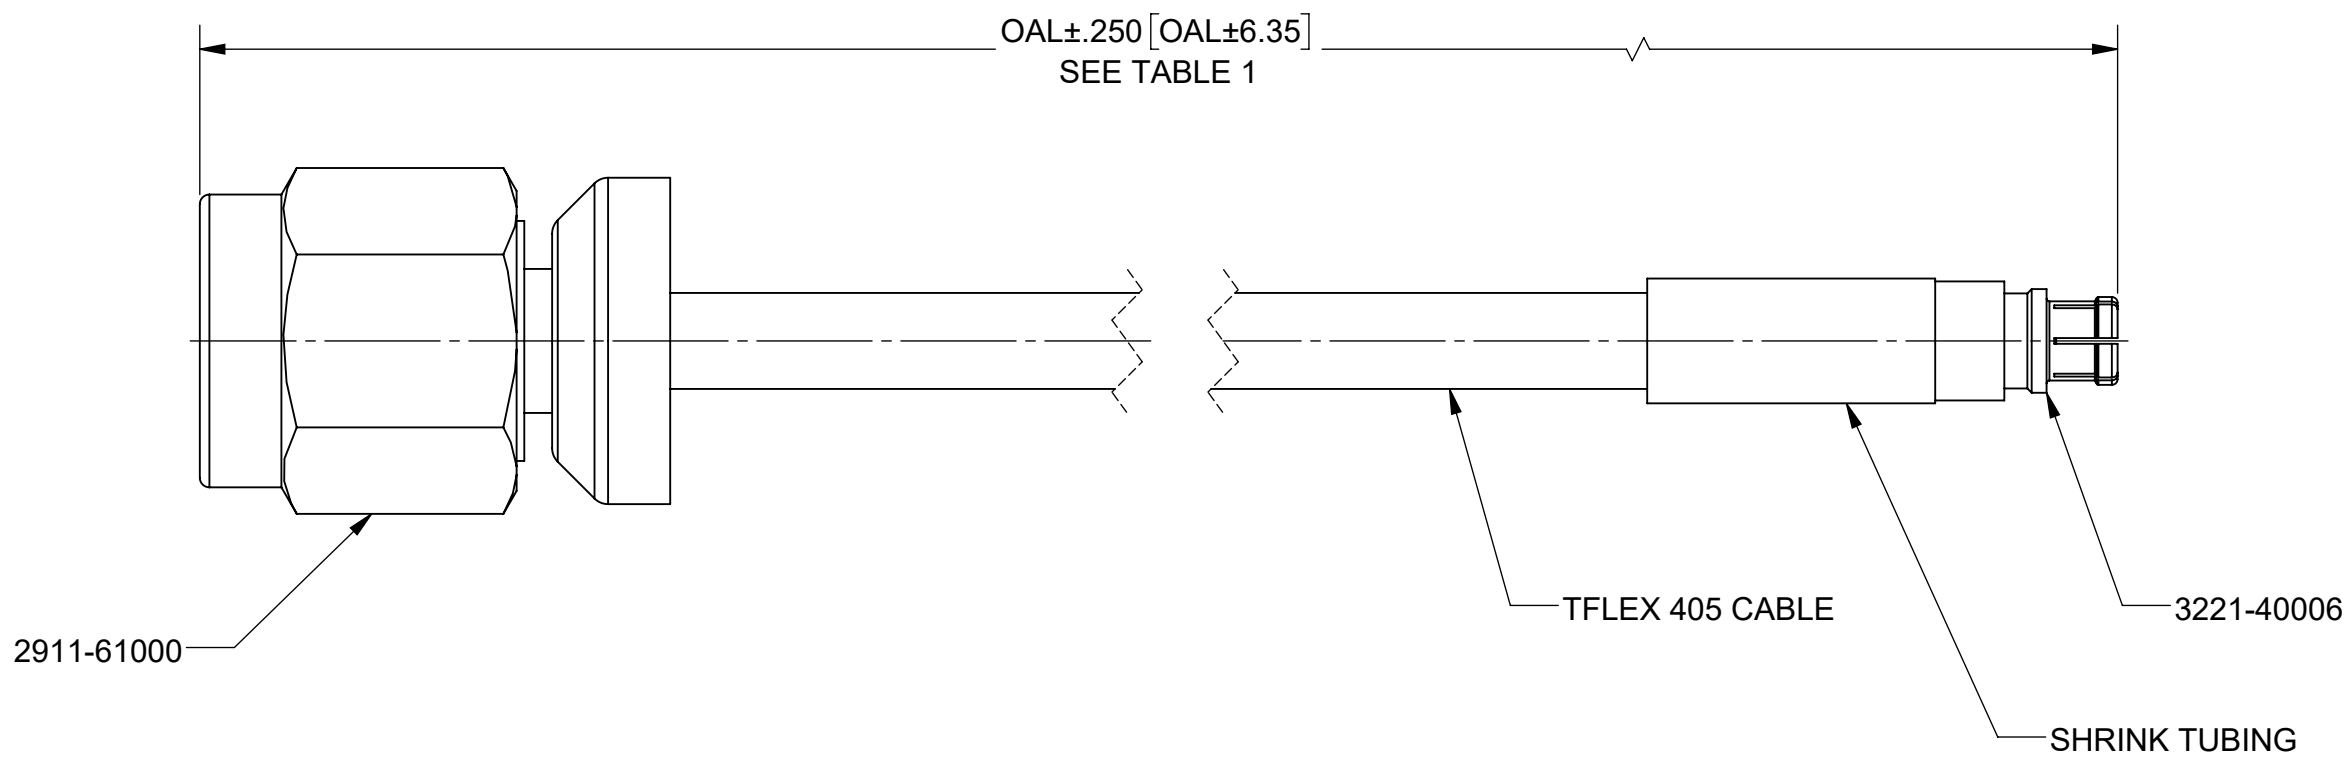

# PRODUCT DATA DRAWING

SV P/N	OAL
7029-3639	6.000"
7029-3640	12.000"

**MATERIAL:**

CONNECTORS: 2911-61000 (SMA STRAIGHT MALE LOPRO RF)  
3221-40006 (SMPM STRAIGHT FEMALE)

CABLE: 200-70-139 (TFLEX 405 HF CABLE)

SHRINK TUBING: M23053/5 OR EQUIVALENT

**PERFORMANCE:**

IMPEDANCE: 50 OHMS  
FREQ. RANGE: DC TO 18 GHz

MATERIAL: PER BOM FINISH: PER BOM <b>PROPRIETARY</b> THE INFORMATION CONTAINED IN THIS DRAWING IS THE SOLE PROPERTY OF SV MICROWAVE, INC. ANY REPRODUCTION IN PART OR AS A WHOLE WITHOUT THE WRITTEN PERMISSION OF SV MICROWAVE, INC IS PROHIBITED.	DIMENSIONS ARE IN INCHES TOLERANCES: FRACTIONAL: ±1/64 ANGULAR: X° ±1'0" X°X' ±15' DECIMAL: X ±.030 .XX ±.010 .XXX ±.005 INTERPRET DIMENSIONS AND TOLERANCES PER ASME Y14.5M - 1994	UNLESS OTHERWISE SPECIFIED 1) ALL DIMENSIONS ARE AFTER PLATING. 2) BREAK CORNERS & EDGES .005 R. MAX. 3) CHAM. 1ST & LAST THREADS. 4) SURFACE ROUGHNESS 63 / MIL-STD-10. 5) DIA.'S ON COMMON CENTERS TO BE CONCENTRIC WITHIN .005 T.I.R. 6) REMOVE ALL BURRS	Amphenol www.svmicrowave.com TITLE: SMA STR. M TO SMPM STR. F TFLEX405 LOPRO RF CABLE ASSEMBLY
	THIRD ANGLE PROJECTION 	DRAWN: TSW 04/20/21 CHECKED: SEE PDM APPROVED: SEE PDM E.M. SIMULATION: N/A	