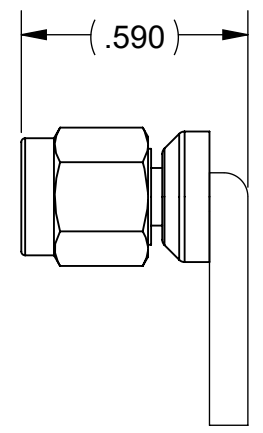

# PRODUCT DATA DRAWING

SV P/N	OAL
7029-3639	6.000"
7029-3640	12.000"

**MATERIAL:**

CONNECTORS: 2911-61000 (SMA STRAIGHT MALE LOPRO RF)  
3221-40006 (SMPM STRAIGHT FEMALE)

CABLE: 200-70-139 (TFLEX 405 HF CABLE)

SHRINK TUBING: M23053/5 OR EQUIVALENT

**PERFORMANCE:**

IMPEDANCE: 50 OHMS  
FREQ. RANGE: DC TO 18 GHz

MATERIAL: PER BOM FINISH: PER BOM <b>PROPRIETARY</b> THE INFORMATION CONTAINED IN THIS DRAWING IS THE SOLE PROPERTY OF SV MICROWAVE, INC. ANY REPRODUCTION IN PART OR AS A WHOLE WITHOUT THE WRITTEN PERMISSION OF SV MICROWAVE, INC IS PROHIBITED.	DIMENSIONS ARE IN INCHES TOLERANCES: FRACTIONAL: ±1/64 ANGULAR: X° ±1'0" X°X' ±15' DECIMAL: X ±.030 .XX ±.010 .XXX ±.005 INTERPRET DIMENSIONS AND TOLERANCES PER ASME Y14.5M - 1994	UNLESS OTHERWISE SPECIFIED 1) ALL DIMENSIONS ARE AFTER PLATING. 2) BREAK CORNERS & EDGES .005 R. MAX. 3) CHAM. 1ST & LAST THREADS. 4) SURFACE ROUGHNESS 63 / MIL-STD-10. 5) DIA.'S ON COMMON CENTERS TO BE CONCENTRIC WITHIN .005 T.I.R. 6) REMOVE ALL BURRS	Amphenol www.svmicrowave.com TITLE: SMA STR. M TO SMPM STR. F TFLEX405 LOPRO RF CABLE ASSEMBLY
	THIRD ANGLE PROJECTION 	DRAWN: TSW 04/20/21 CHECKED: SEE PDM APPROVED: SEE PDM E.M. SIMULATION: N/A	