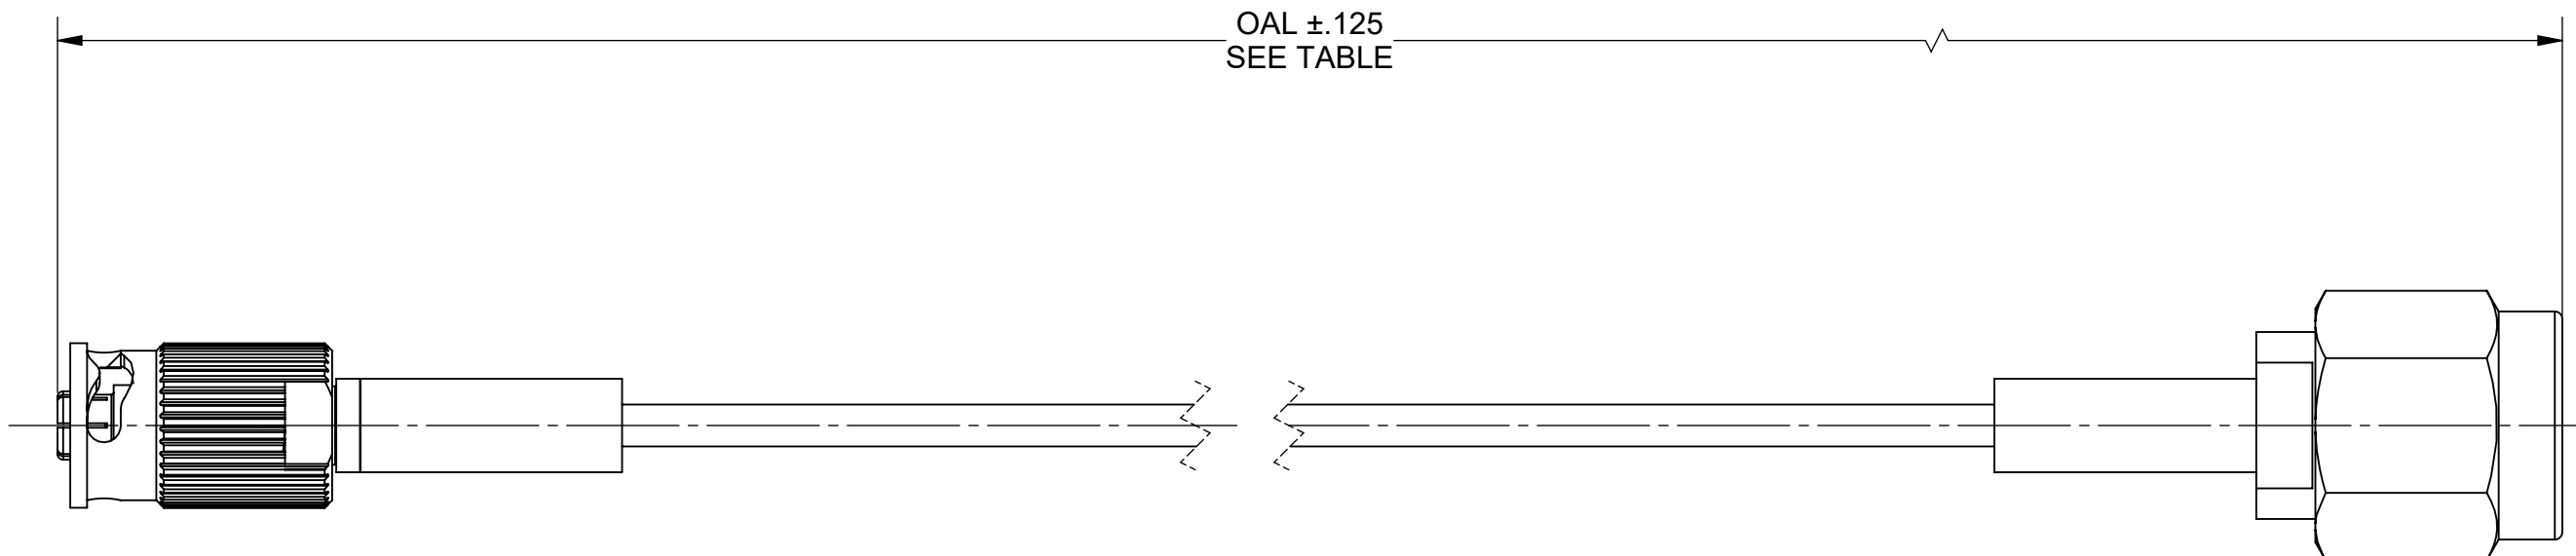

PRODUCT DATA DRAWING

REVISION HISTORY			
REV	DESCRIPTION	DATE	APPROVED
-	NRN 46897	07/22	SEE PDM

COMPONENTS:

- CONNECTORS: SMPM FEMALE QUATER BACK (3221-60003)
SMA MALE PLUG (SF2911-60172)
- CABLE: STANDARD FLEXTRA CABLE (200-70-214)
- SHRINK TUBING: M23053/5-103-0 (BLACK)

PERFORMANCE:

- IMPEDANCE: 50 OHMS
- FREQ. RANGE: DC TO 18.0 GHz.

SV P/N	OAL
7032-8546	24.000"
7032-8547	12.000"
7032-8548	6.000"

MATERIAL: SEE NOTES	DIMENSIONS ARE IN INCHES TOLERANCES: FRACTIONAL: ±1/64 ANGULAR: X° ±1'0" X'X' ±15'	UNLESS OTHERWISE SPECIFIED 1) ALL DIMENSIONS ARE IN INCHES (MILLIMETERS) 2) ALL DIMENSIONS ARE AFTER PLATING. 3) BREAK CORNERS & EDGES .005 R. MAX. 4) CHAM. 1ST & LAST THREADS. 5) SURFACE ROUGHNESS 63-MIL-STD-10. 6) DIA: 'S ON COMMON CENTERS TO BE CONCENTRIC WITHIN .005 T.I.R. 7) REMOVE ALL BURRS	
FINISH: SEE NOTES	DECIMAL: X ±.030 .XX ±.010 .XXX ±.005		
SURFACE AREA: N/A	INTERPRET DIMENSIONS AND TOLERANCES PER ASME Y14.5M - 1994	DRAWN: BFB 09/30/21 CHECKED: SEE PDM APPROVED: SEE PDM	TITLE: SMPM FEMALE QB CONNECTOR TO SMA MALE PLUG STANDARD FLEXTRA CABLE ASSEMBLY SIZE DWG. NO. B 7032-8546-8548 SCALE: 4:1
PROPRIETARY THE INFORMATION CONTAINED IN THIS DRAWING IS THE SOLE PROPERTY OF SV MICROWAVE, INC. ANY REPRODUCTION IN PART OR AS A WHOLE WITHOUT THE WRITTEN PERMISSION OF SV MICROWAVE, INC IS PROHIBITED.	THIRD ANGLE PROJECTION 		