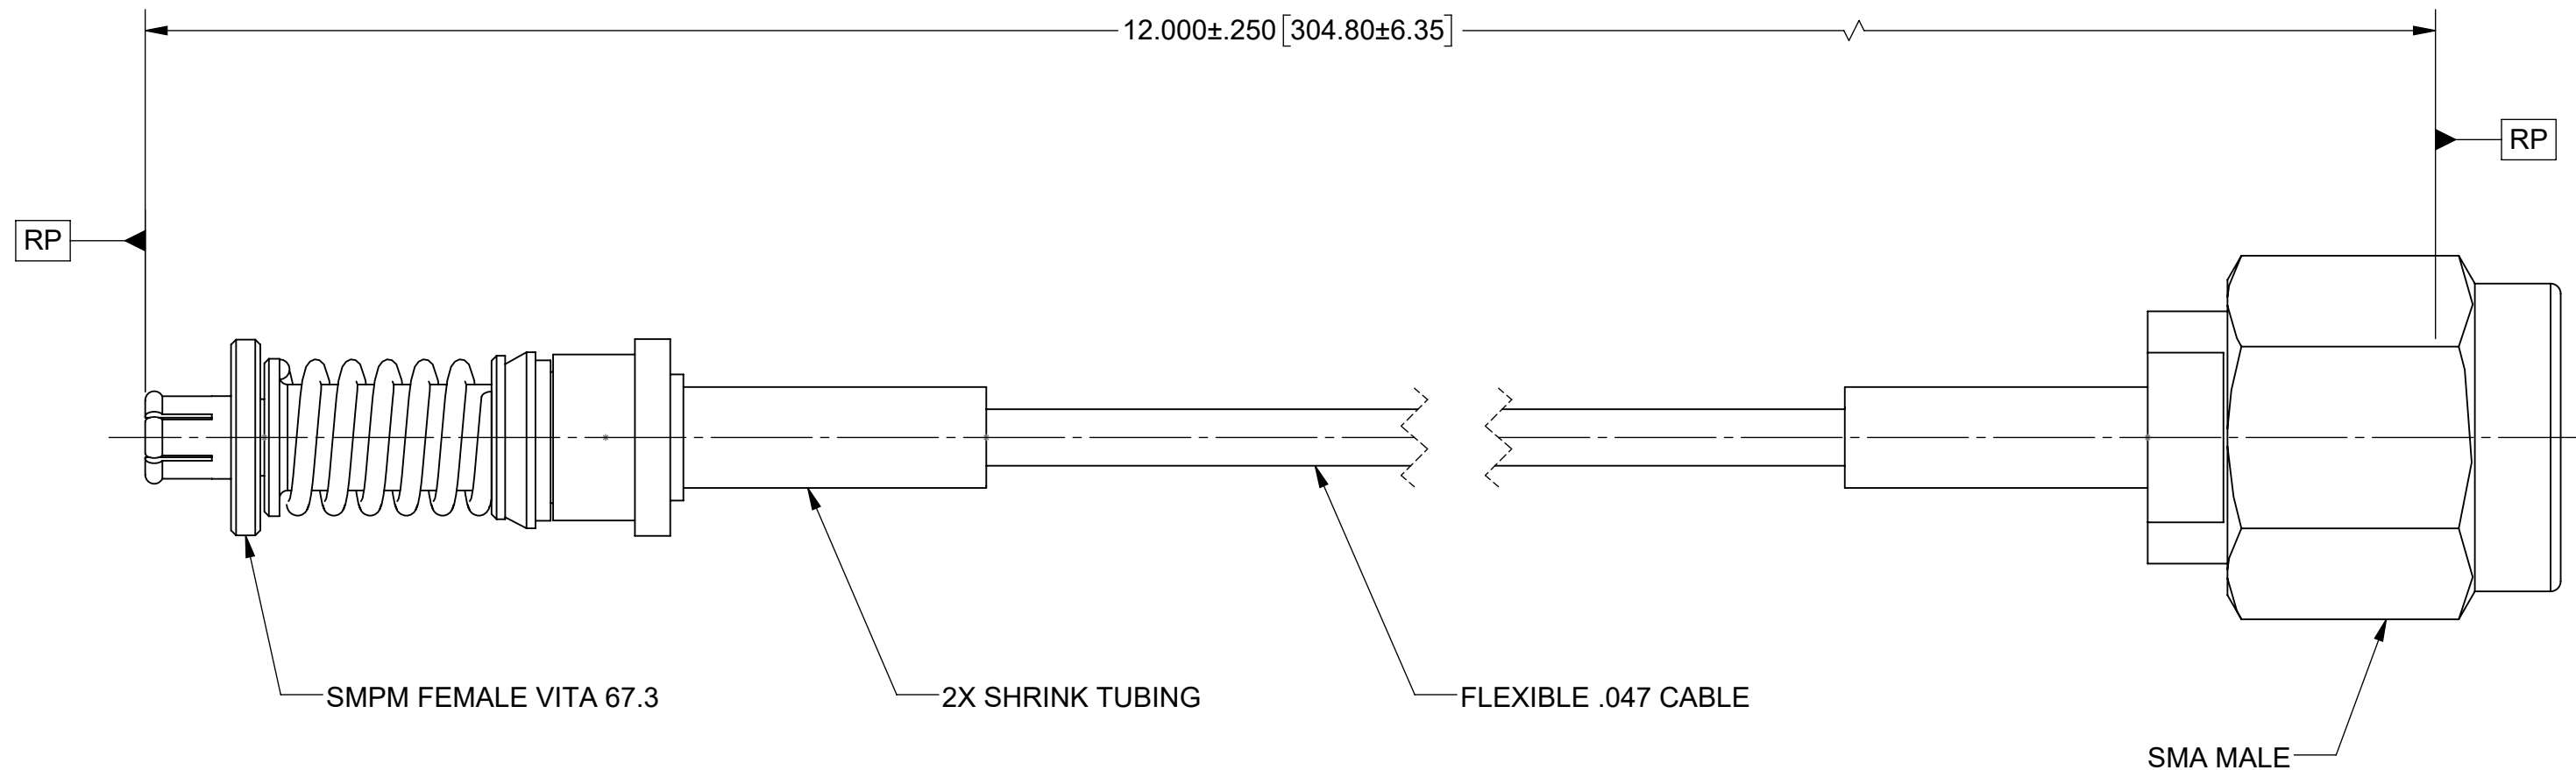

## COMPONENTS:

- CONNECTORS: SMPM FEMALE VITA 67.3 (3221-40071)  
 SMA MALE (SF2911-60172)
- CABLE: FLEXIBLE .047 CABLE (200-70-479)
- SHRINK TUBING: M23053/5

## PERFORMANCE:

IMPEDANCE: 50 OHMS  
 FREQ. RANGE: DC TO 18.0 GHZ.

MATERIAL: SEE NOTES	DIMENSIONS ARE IN INCHES TOLERANCES: FRACTIONAL: ±1/64 ANGULAR: X° ±1'0" X°X' ±15'	UNLESS OTHERWISE SPECIFIED 1) ALL DIMENSIONS ARE IN INCHES (MILLIMETERS) 2) ALL DIMENSIONS ARE AFTER PLATING. 3) BREAK CORNERS & EDGES .005 R. MAX. 4) CHAM. 1ST & LAST THREADS. 5) SURFACE ROUGHNESS 63-MIL-STD-10. 6) DIA: 'S ON COMMON CENTERS TO BE CONCENTRIC WITHIN .005 T.I.R. 7) REMOVE ALL BURRS	 Amphenol www.svmicrowave.com
FINISH: SEE NOTES	DECIMAL: X ±.030 .XX ±.010 .XXX ±.005		
SURFACE AREA: N/A	INTERPRET DIMENSIONS AND TOLERANCES PER ASME Y14.5M - 1994		TITLE: SMPM FEMALE VITA 67.3 TO SMA MALE 12" CABLE ASSEMBLY FOR .047 CABLE
PROPRIETARY THE INFORMATION CONTAINED IN THIS DRAWING IS THE SOLE PROPERTY OF SV MICROWAVE, INC. ANY REPRODUCTION IN PART OR AS A WHOLE WITHOUT THE WRITTEN PERMISSION OF SV MICROWAVE, INC IS PROHIBITED.	THIRD ANGLE PROJECTION	DRAWN: SJ 05/10/23	SIZE DWG. NO. B 7032-9728
		CHECKED: SEE PDM	SCALE: 6:1
		APPROVED: SEE PDM	SHEET 1 OF 1