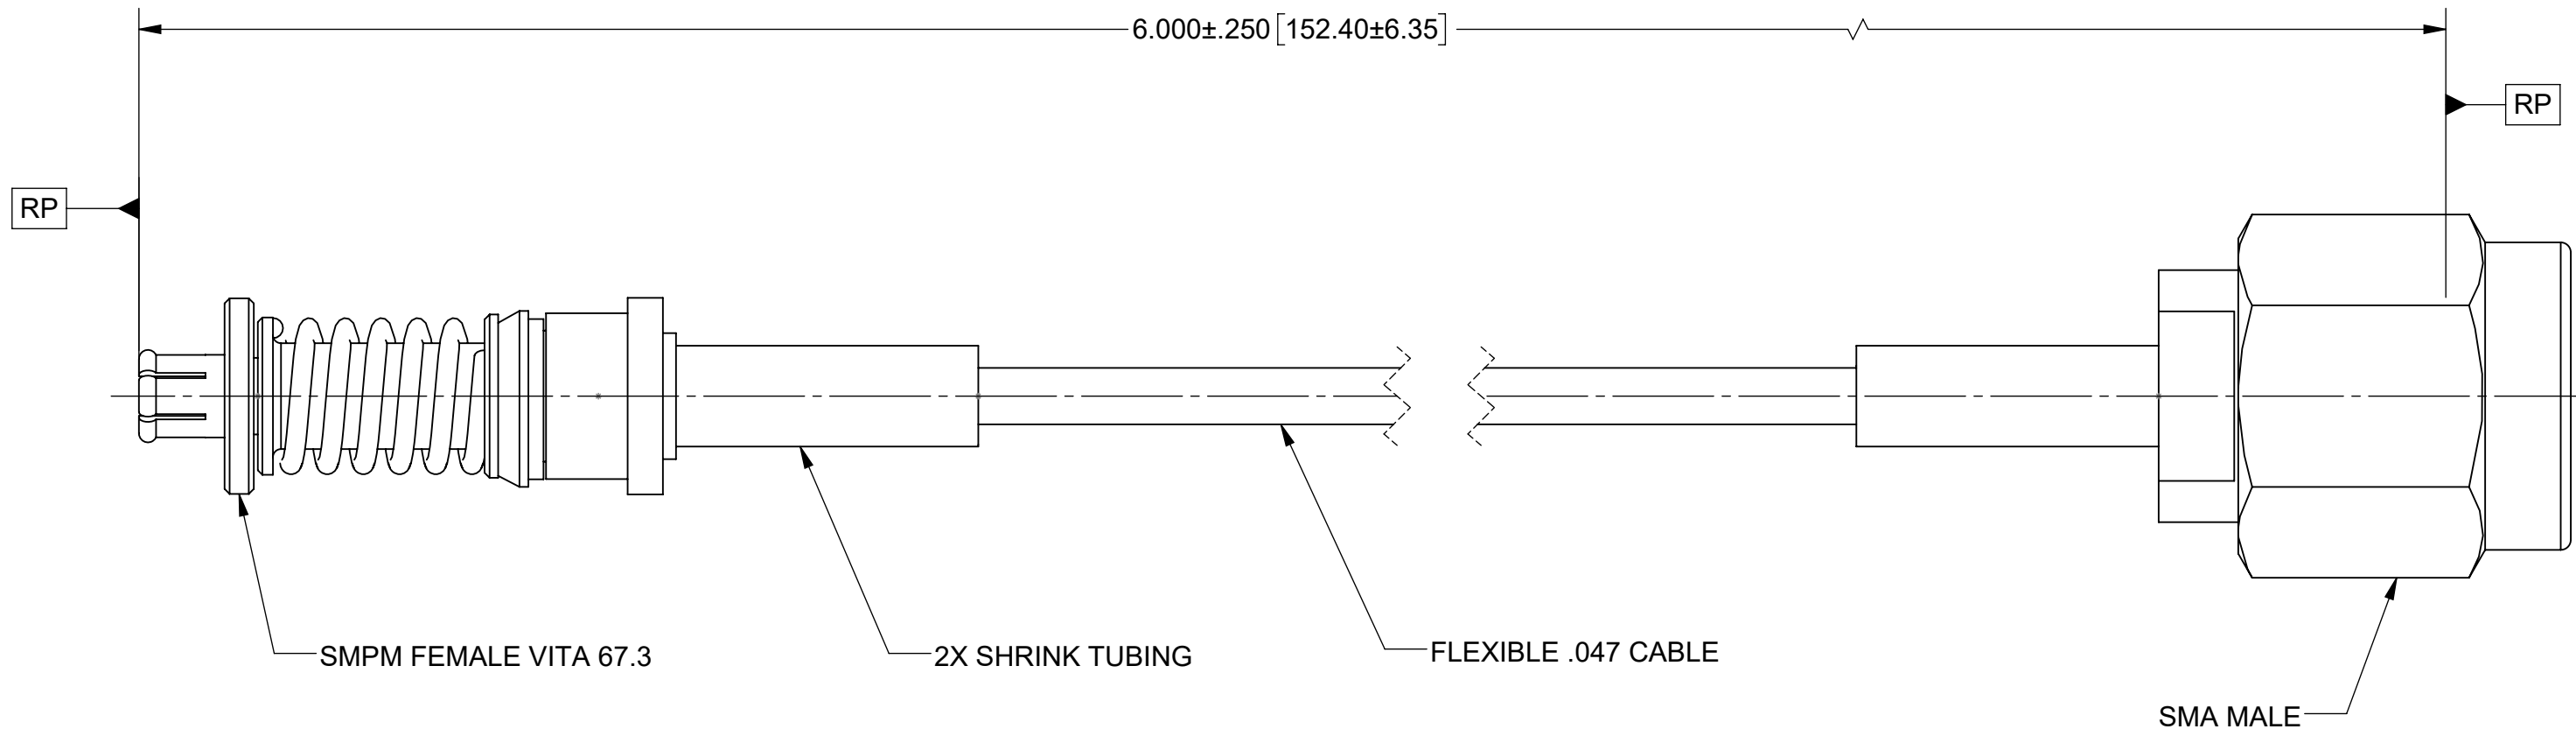

PRODUCT DATA DRAWING

REVISION HISTORY			
REV	DESCRIPTION	DATE	APPROVED
-	NRN 47436	05/23	SEE PDM

COMPONENTS:

- CONNECTORS: SMPM FEMALE VITA 67.3 (3221-40071)
 SMA MALE (SF2911-60172)
- CABLE: FLEXIBLE .047 CABLE (200-70-214 OR EQUIVALENT)
- SHRINK TUBING: M23053/5

PERFORMANCE:

- IMPEDANCE: 50 OHMS
 FREQ. RANGE: DC TO 18.0 GHz.

MATERIAL: SEE NOTES	DIMENSIONS ARE IN INCHES TOLERANCES: FRACTIONAL: $\pm 1/64$ ANGULAR: X° $\pm 1'0''$ X'X' $\pm 15''$	UNLESS OTHERWISE SPECIFIED 1) ALL DIMENSIONS ARE IN INCHES (MILLIMETERS) 2) ALL DIMENSIONS ARE AFTER PLATING. 3) BREAK CORNERS & EDGES .005 R. MAX. 4) CHAM. 1ST & LAST THREADS. 5) SURFACE ROUGHNESS 63-MIL-STD-10. 6) DIA: 'S ON COMMON CENTERS TO BE CONCENTRIC WITHIN .005 T.I.R. 7) REMOVE ALL BURRS	
FINISH: SEE NOTES	DECIMAL: X $\pm .030$.XX $\pm .010$.XXX $\pm .005$		
SURFACE AREA: N/A	INTERPRET DIMENSIONS AND TOLERANCES PER ASME Y14.5M - 1994		TITLE: SMPM FEMALE VITA 67.3 TO SMA MALE 6" CABLE ASSEMBLY FOR .047 CABLE
PROPRIETARY THE INFORMATION CONTAINED IN THIS DRAWING IS THE SOLE PROPERTY OF SV MICROWAVE, INC. ANY REPRODUCTION IN PART OR AS A WHOLE WITHOUT THE WRITTEN PERMISSION OF SV MICROWAVE, INC IS PROHIBITED.	THIRD ANGLE PROJECTION 	DRAWN: SJ 05/09/23	SIZE DWG. NO. B 7032-9733
		CHECKED: SEE PDM	SCALE: 6:1
		APPROVED: SEE PDM	SHEET 1 OF 1