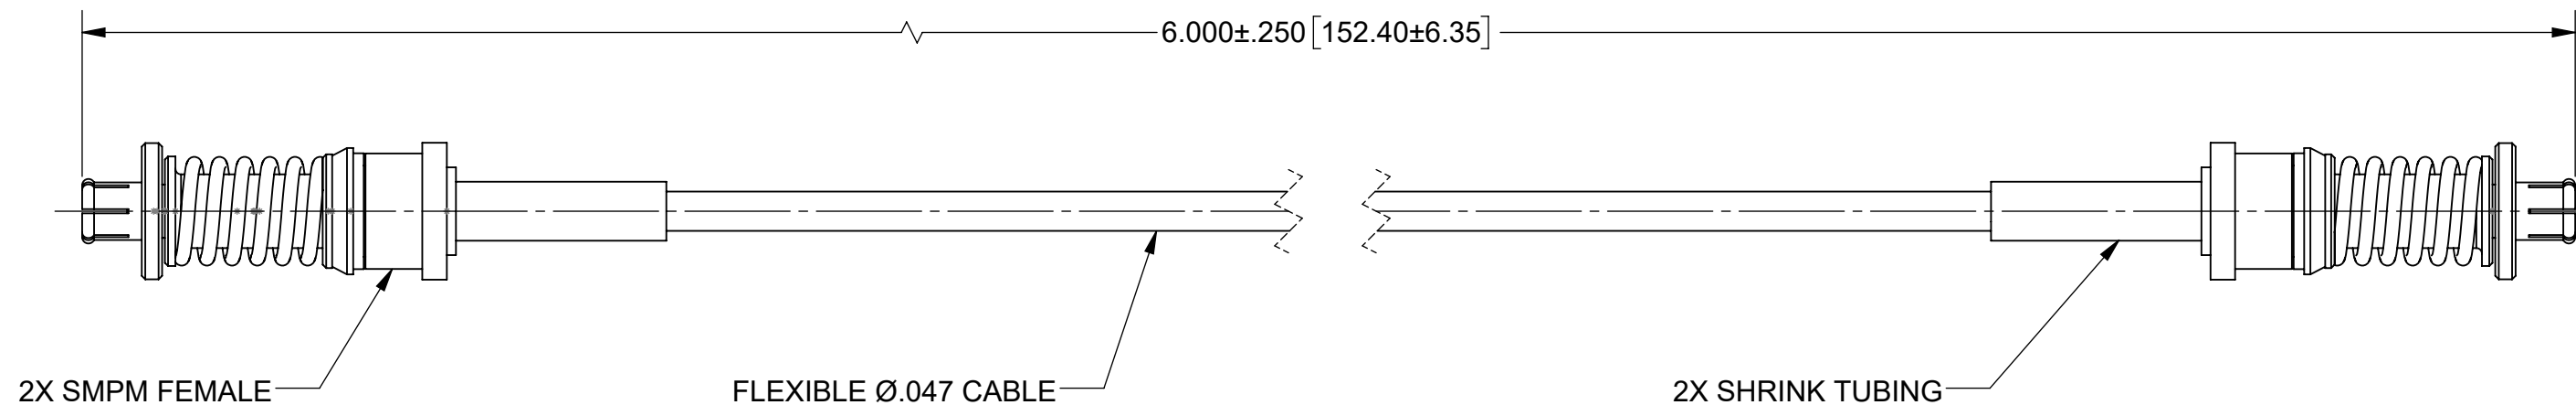

PRODUCT DATA DRAWING

REVISION HISTORY			
REV	DESCRIPTION	DATE	APPROVED
A	DCN 52757	07/23	SEE PDM

COMPONENTS:

CONNECTORS: 2X SMPM FEMALE VITA 67.3 (3221-40071)
 CABLE: FLEXIBLE Ø.047 CABLE (200-70-479)
 SHRINK TUBING: M23053/5

PERFORMANCE:

IMPEDANCE: 50 OHMS
 FREQ. RANGE: DC TO 40.0 GHz.

MATERIAL: SEE NOTES	DIMENSIONS ARE IN INCHES TOLERANCES: FRACTIONAL: $\pm 1/64$ ANGULAR: X° $\pm 1'0''$ X°X' $\pm 15''$	UNLESS OTHERWISE SPECIFIED 1) ALL DIMENSIONS ARE IN INCHES (MILLIMETERS) 2) ALL DIMENSIONS ARE AFTER PLATING. 3) BREAK CORNERS & EDGES .005 R. MAX. 4) CHAM. 1ST & LAST THREADS. 5) SURFACE ROUGHNESS 63-MIL-STD-10. 6) DIA.'S ON COMMON CENTERS TO BE CONCENTRIC WITHIN .005 T.I.R. 7) REMOVE ALL BURRS	 Amphenol www.svmicrowave.com
FINISH: SEE NOTES	DECIMAL: X $\pm .030$.XX $\pm .010$.XXX $\pm .005$		
SURFACE AREA: N/A	INTERPRET DIMENSIONS AND TOLERANCES PER ASME Y14.5M - 1994		TITLE: SMPM FEMALE VITA 67.3 TO SMPM FEMALE VITA 67.3 6" CABLE ASSEMBLY FOR Ø.047 CABLE
PROPRIETARY THE INFORMATION CONTAINED IN THIS DRAWING IS THE SOLE PROPERTY OF SV MICROWAVE, INC. ANY REPRODUCTION IN PART OR AS A WHOLE WITHOUT THE WRITTEN PERMISSION OF SV MICROWAVE, INC IS PROHIBITED.	THIRD ANGLE PROJECTION 	DRAWN: KRR 05/09/23	SIZE DWG. NO. B 7032-9735
		CHECKED: SEE PDM	SCALE: 4:1
		APPROVED: SEE PDM	SHEET 1 OF 1