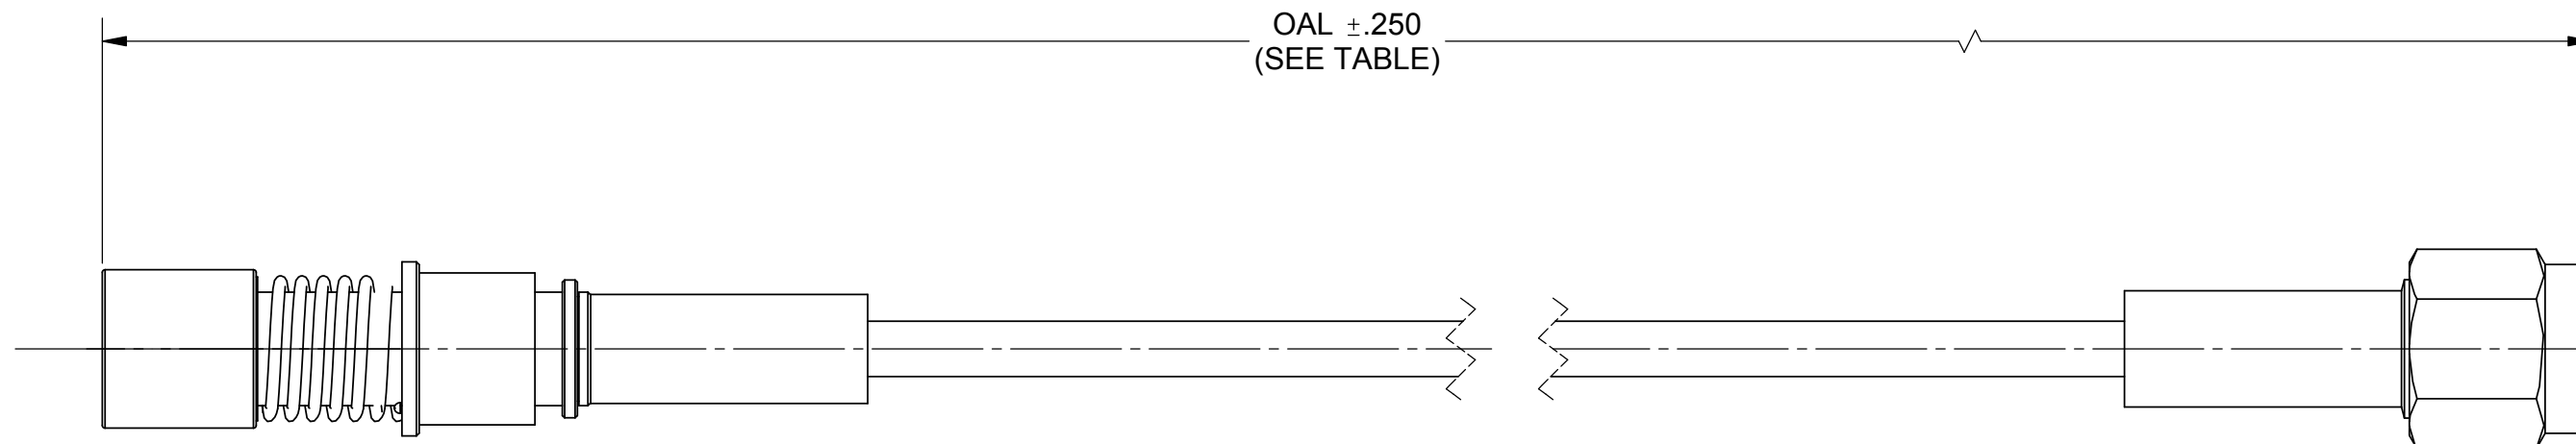

PRODUCT DATA DRAWING

REVISION HISTORY			
REV	DESCRIPTION	DATE	APPROVED
-	NRN 44387	11/19	DEF

MATERIAL:

CONNECTORS: BMA (SIZE 8) D38999 SOCKET CONTACT (SF9411-6000)

SMA PLUG (SF2906-6002)

CABLE: T-FLEX 405

SHRINK TUBING: M23053/5

PERFORMANCE:

IMPEDANCE: 50 OHMS

FREQ. RANGE: DC TO 18.0 GHz

SV P/N	OAL
7093-0178	12.000
7093-0179	24.000

MATERIAL: SEE NOTES	DIMENSIONS ARE IN INCHES TOLERANCES: FRACTIONAL: ±1/64 ANGULAR: X° ±1°0' X'X' ±15'	UNLESS OTHERWISE SPECIFIED 1) ALL DIMENSIONS ARE IN INCHES (MILLIMETERS) 2) ALL DIMENSIONS ARE AFTER PLATING. 3) BREAK CORNERS & EDGES .005 R. MAX. 4) CHAM. 1ST & LAST THREADS. 5) SURFACE ROUGHNESS 63 MIL-STD-10. 6) DIA.'S ON COMMON CENTERS TO BE CONCENTRIC WITHIN .005 T.I.R. 7) REMOVE ALL BURRS	 Amphenol www.svmicrowave.com
FINISH: SEE NOTES	DECIMAL: X ±.030 .XX ±.010 .XXX ±.005		
SURFACE AREA: N/A	INTERPRET DIMENSIONS AND TOLERANCES PER ASME Y14.5M - 1994	DRAWN: SJ 11/08/19 CHECKED: DEF 11/08/19 APPROVED: DEF 11/08/19	TITLE: BMA (SIZE 8) D38999 SOCKET CONTACT TO SMA MALE FOR Ø.085 T-FLEX 405 CABLE ASSEMBLY SIZE DWG. NO. B 7093-0178-0179 SCALE: 3:1
PROPRIETARY THE INFORMATION CONTAINED IN THIS DRAWING IS THE SOLE PROPERTY OF SV MICROWAVE, INC. ANY REPRODUCTION IN PART OR AS A WHOLE WITHOUT THE WRITTEN PERMISSION OF SV MICROWAVE, INC IS PROHIBITED.	THIRD ANGLE PROJECTION 		