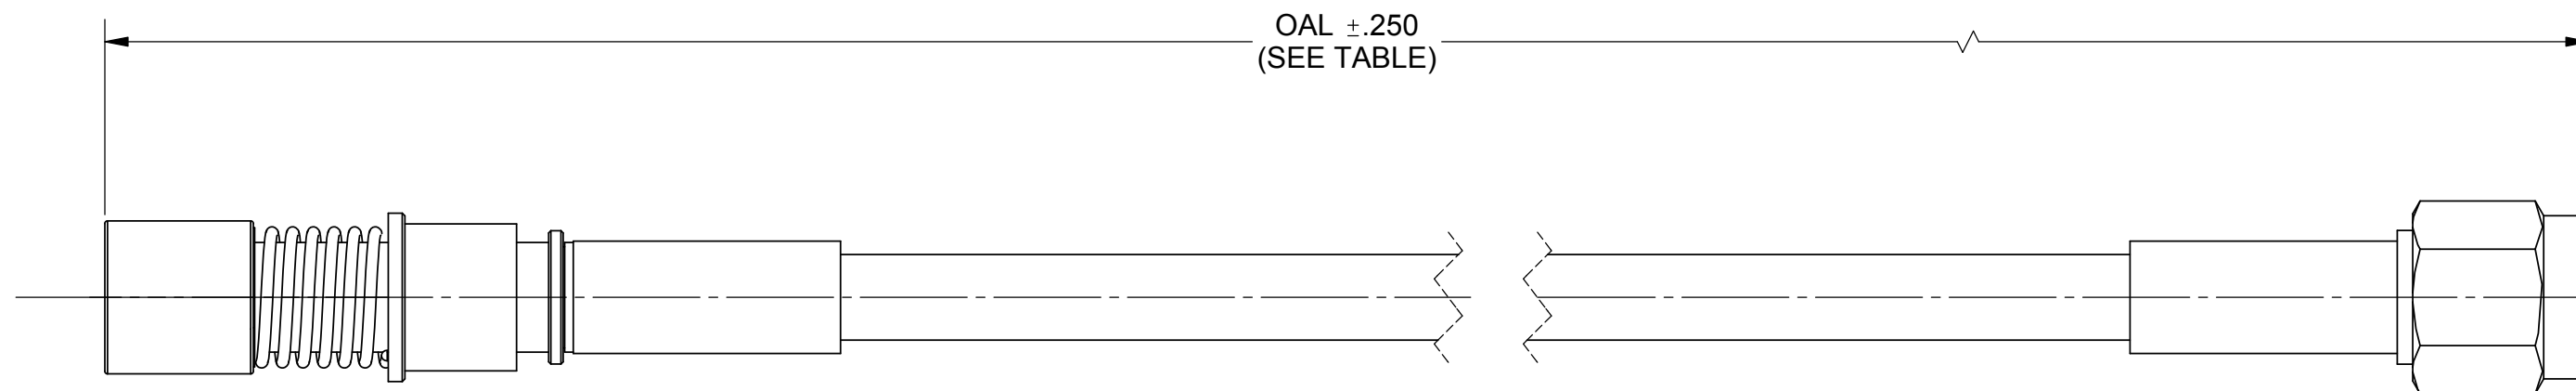

PRODUCT DATA DRAWING

REVISION HISTORY			
REV	DESCRIPTION	DATE	APPROVED
-	NRN 44389	11/19	DEF

MATERIAL:

CONNECTORS: BMA (SIZE 8) D38999 SOCKET CONTACT (SF9411-6001)
SMA PLUG (SF2902-6005)

CABLE: T-FLEX 402

SHRINK TUBING: M23053/5

PERFORMANCE:

IMPEDANCE: 50 OHMS

FREQ. RANGE: DC TO 18.0 GHz

SV P/N	OAL
7093-0182	12.000
7093-0183	24.000

MATERIAL: SEE NOTES	DIMENSIONS ARE IN INCHES TOLERANCES: FRACTIONAL: ±1/64 ANGULAR: X° ±1°0' X'X' ±15'	UNLESS OTHERWISE SPECIFIED 1) ALL DIMENSIONS ARE IN INCHES (MILLIMETERS) 2) ALL DIMENSIONS ARE AFTER PLATING. 3) BREAK CORNERS & EDGES .005 R. MAX. 4) CHAM. 1ST & LAST THREADS. 5) SURFACE ROUGHNESS 63 MIL-STD-10. 6) DIA.'S ON COMMON CENTERS TO BE CONCENTRIC WITHIN .005 T.I.R. 7) REMOVE ALL BURRS	 Amphenol www.svmicrowave.com
FINISH: SEE NOTES	DECIMAL: X ±.030 .XX ±.010 .XXX ±.005		
SURFACE AREA: N/A	INTERPRET DIMENSIONS AND TOLERANCES PER ASME Y14.5M - 1994	THIRD ANGLE PROJECTION 	TITLE: BMA (SIZE 8) D38999 SOCKET CONTACT TO SMA MALE FOR Ø.141 T-FLEX 402 CABLE ASSEMBLY SIZE DWG. NO. B 7093-0182-0183
PROPRIETARY THE INFORMATION CONTAINED IN THIS DRAWING IS THE SOLE PROPERTY OF SV MICROWAVE, INC. ANY REPRODUCTION IN PART OR AS A WHOLE WITHOUT THE WRITTEN PERMISSION OF SV MICROWAVE, INC IS PROHIBITED.	DRAWN: SJ 11/11/19 CHECKED: DEF 11/11/19 APPROVED: DEF 11/11/19		