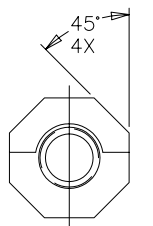

PRODUCT NO.	DIM A	DIM B
77030-001	.065/1.65	.310/7.87
77030-002	.450/11.43	.770/19.56
77030-001LF	.065/1.65	.310/7.87
77030-002LF	.450/11.43	.770/19.56

NOTE 2

NOTE 2

.073 [1.85] 8X

.176 [4.47] 4X

NOTES:

- ① MATERIAL: STAINLESS STEEL NO.416
- ② THIS PRODUCT MEETS EUROPEAN UNION DIRECTIVES AND OTHER COUNTRY REGULATIONS AS DESCRIBED IN GS-22-008.

mat'l. code		surface		tolerance		projection		product family	
NOTE 1		ISO 1302 ✓		ISO 406 ISO 1101				HPC	
ltr	ecn no	dr	date	tolerances unless otherwise specified				title	
B	14184	JRL	10/14/87	angles	linear	.XX±.01/.3		8 POSITION SCREW TYPE	
C	v90010	SAR	1/15/99			.XXX±.005/.13		ORIENTATION INSERT	
D	v00717	LSS	3/22/00	0'±2'		.XXX±.0020/.051		scale 1:1	
E	v05-0643	DCH	7/8/05	dr	D.HORCHLER	7/8/05		dwg no	
F	M06-0283	MHT	7/27/06	enfr	D.HORCHLER	7/8/05		sheet 1 of 1 size	
				chr	T.BREWBAKER	7/8/05		77030	
				appd	D.HORCHLER	7/8/05		A3	
sheet	revision	F						type Product Customer Drawing	
index	sheet	1							