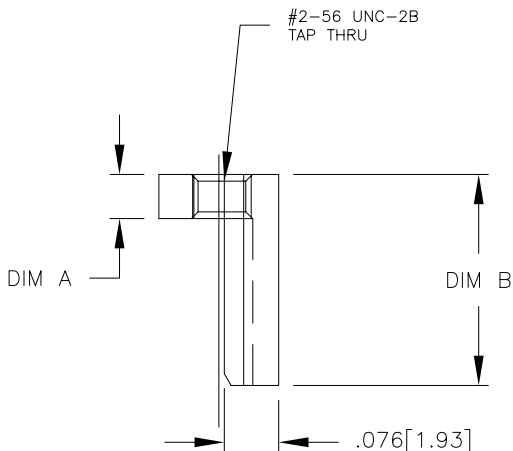

PRODUCT NO.	DIM A	DIM B
77030-001	.065/1.65	.310/7.87
77030-002	.450/11.43	.770/19.56
77030-001LF	.065/1.65	.310/7.87
77030-002LF	.450/11.43	.770/19.56

NOTE 2

NOTE 2

.073 [1.85] 8X

.176 [4.47] 4X

NOTES:

- ① MATERIAL: STAINLESS STEEL NO.416
- ② THIS PRODUCT MEETS EUROPEAN UNION DIRECTIVES AND OTHER COUNTRY REGULATIONS AS DESCRIBED IN GS-22-008.

mat'l. code		surface		tolerance		projection		product family	
NOTE 1		ISO 1302 ✓		ISO 406 ISO 1101				HPC	
ltr	ecn no	dr	date	tolerances unless otherwise specified				title	
B	14184	JRL	10/14/87	angles	linear	.XX±.01/.3		8 POSITION SCREW TYPE	
C	v90010	SAR	1/15/99			.XXX±.005/.13		ORIENTATION INSERT	
D	v00717	LSS	3/22/00	0'±2'		.XXX±.0020/.051		scale 1:1	
E	v05-0643	DCH	7/8/05	dr	D.HORCHLER	7/8/05		dwg no	
F	M06-0283	MHT	7/27/06	enfr	D.HORCHLER	7/8/05		sheet 1 of 1 size	
				chr	T.BREWBAKER	7/8/05		77030	
				appd	D.HORCHLER	7/8/05		A3	
sheet	revision	F						type Product Customer Drawing	
index	sheet	1							