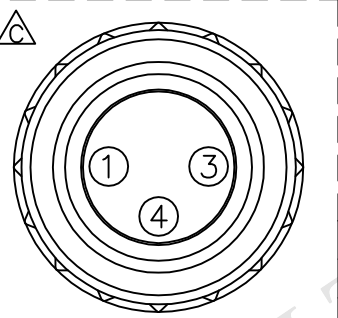

8-03AFFM-SL7AXX
 XX:01~99Meters
 01:01Meter
 02:02Meters
 :
 :
 99:99Meters
 Cable Length(L):01~99Meters

- Notes:
- * @C Important Dimension.
 - * Waterproof Rate:IP67.
 - * Connector:Black,PU.
 - * Female Pin:Copper Alloy,Gold Plated.
 - * Cable:UL2464 22AWG*3C+Talcum,Black, PVC Jacket,UV Resistant,OD=5.0mm.
 - * Cable Length Tolerance:
 - 01M:±40mm
 - 02M~05M:±60mm
 - 06M~10M:±100mm
 - 11M~30M:±200mm
 - 31M~99M:±500mm

Pin Assignments
Front View

4	Black	黑
3	Blue	藍
1	Brown	棕
Conn.	Wire Color	
	Pin Out	

UNIT:mm	
TOLERANCE	±0.5 mm

TITLE	M8 Conn	
	Cable Screw 3P F Conn F Pin	
SCALE	Free	SHEET 1 OF 1
REV. D	SIZE A4	@C :Inspection Item