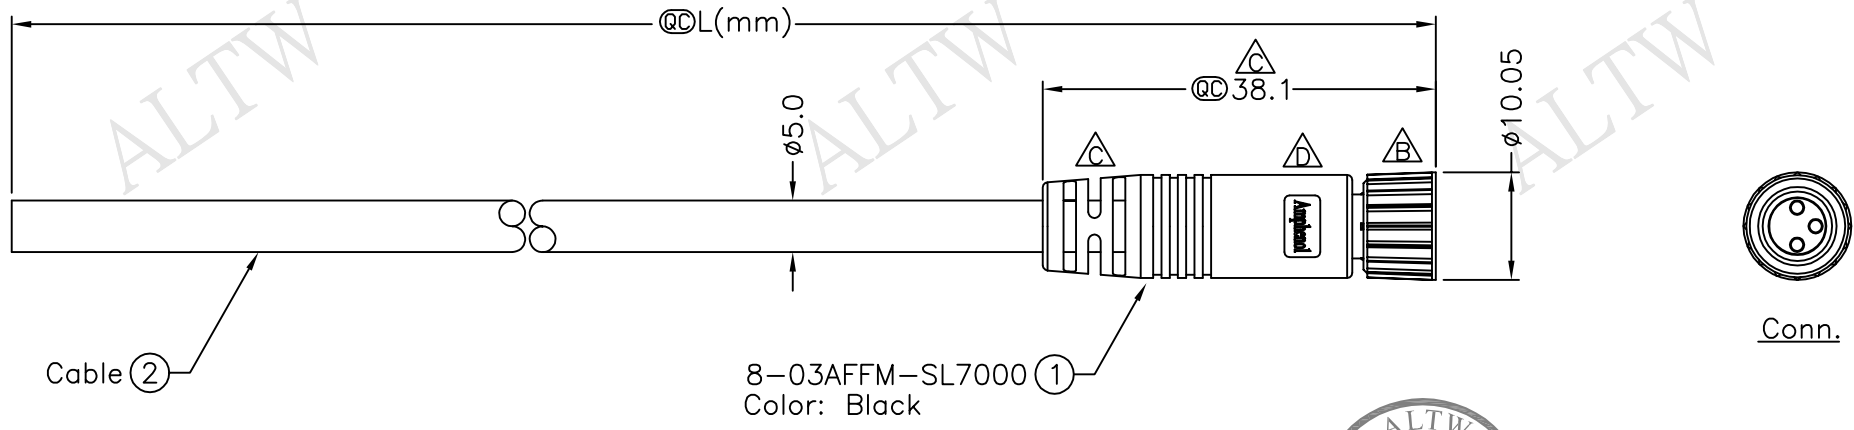

REV.	ECN NO.	DATE	SIGN	DESCRIPTION
B	LEN-710100~103	2007/01/12	R.Bondoc	Change Nut BAB0040NI00 To BEA00010016.
C	LEN-920185~188	2009/02/04	Vicky	Update the drawing.
D	LEN1630093~096	2016/02/18	Ruru	Change Logo

THIS DOCUMENT IS SUBJECT TO CHANGE WITHOUT NOTICE. IT IS CONFIDENTIAL AND A PROPERTY OF AMPHENOL LTW. DISCLOSURE TO THIRD PARTY HAS TO BE AUTHORIZED BY AMPHENOL LTW.

Cable ②

8-03AFFM-SL7000
Color: Black