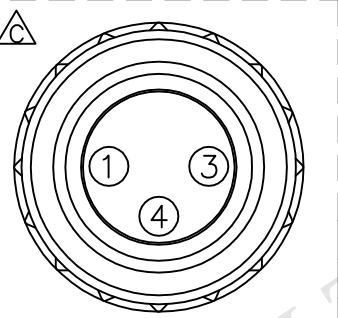

REV.	ECN NO.	DATE	SIGN	DESCRIPTION
B	LEN-780066	2007/04/27	Ferds	Change Pin Out Color & Apply New Standard.
C	LEN-920189~192	2009/02/04	Vicky	Update the drawing.
D	LEN1630097~101	2016/02/18	Ruru	Change Logo

Conn.

8-03AFFM-SL7BXX
 XX:01~99Meters
 01:01Meter
 02:02Meters
 :
 :
 99:99Meters
 Cable Length(L):01~99Meters

- Notes:
- * @C Important Dimension.
 - * Waterproof Rate:IP67.
 - * Connector:Black,PU.
 - * Female Pin:Copper Alloy,Gold Plated.
 - * Cable:22AWG*3C+Insulation,Black,PU,OD=4.5mm.
 - * Cable Length Tolerance:
 - 01M:±40mm
 - 02M~05M:±60mm
 - 06M~10M:±100mm
 - 11M~30M:±200mm
 - 31M~99M:±500mm

Pin Assignments
Front View

Conn.	Wire Color	Pin Out
4	Black	黑
3	Blue	藍
1	Brown	棕

UNIT:mm	
TOLERANCE	±0.5 mm

TITLE	M8 Conn Cable Screw 3P F Conn F Pin		
SCALE	Free	SHEET	1 OF 1
REV.	D	SIZE	A4
QC :Inspection Item			