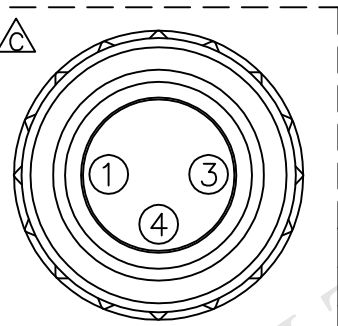

8-03AFFM-SR7AXX  
 XX:01~99Meters  
 01:01Meter  
 02:02Meters  
 :  
 :  
 99:99Meters  
 Cable Length(L):01~99Meters

Conn.

- Note:
- \* @C Important Dimension
  - \* Waterproof Rate: IP67
  - \* Connector: PU, Black
  - \* Female Pin: Copper Alloy, Gold Plated
  - \* Cable: UL2464 22AWG\*3C+Talcum, Black, PVC Jacket, UV Resistant, OD=5.0mm
  - \* Cable Length Tolerance:
    - 01M:±40mm
    - 02M~05M:±60mm
    - 06M~10M:±100mm
    - 11M~30M:±200mm
    - 31M~99M:±500mm

Pin Assignments  
Front View

4	Black	黑
3	Blue	藍
1	Brown	棕
Conn.	Wire Color	
Pin Out		

UNIT:mm	
TOLERANCE	±0.5 mm

TITLE	M8 Conn	
	Cable Screw 3P F Conn F Pin	
SCALE	Free	SHEET 1 OF 1
REV. D	SIZE A4	@C :Inspection Item