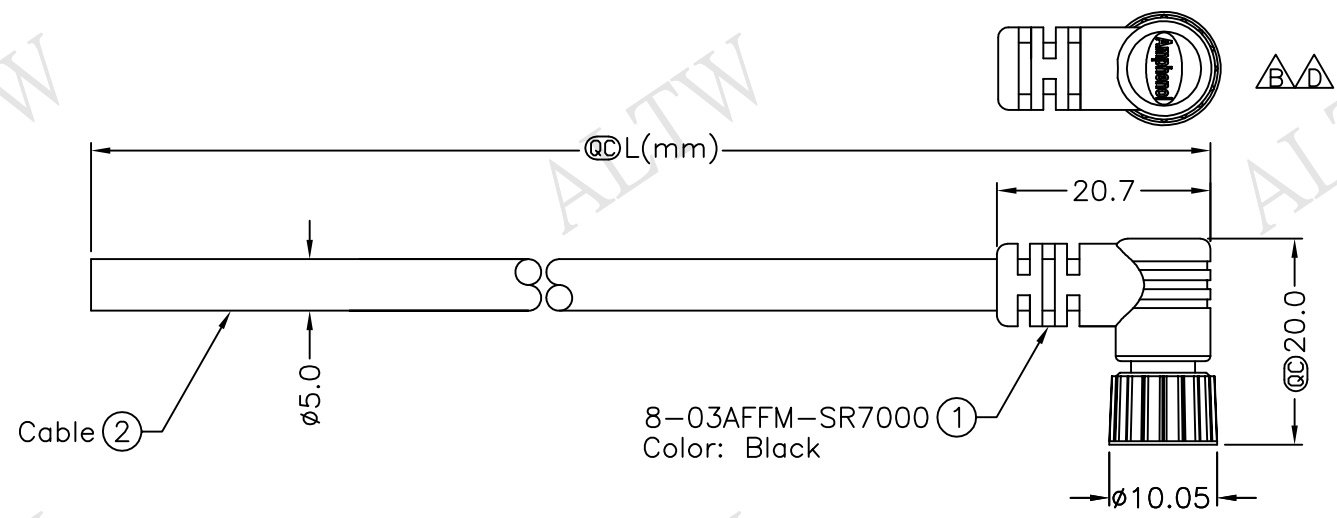

REV.	ECN NO.	DATE	SIGN	DESCRIPTION
B	LEN-780062	2007/06/06	Kenneth	Add Projection. Apply New Format
C	LEN-920194~197	2009/02/04	Vicky	Update the drawing
D	LEN1630140~143	2016/03/07	Vicky	Update Logo

8-03AFFM-SR7000 ①  
Color: Black

8-03AFFM-SR7AXX  
 XX:01~99Meters  
 01:01Meter  
 02:02Meters  
 :  
 :  
 99:99Meters  
 Cable Length(L):01~99Meters

Conn.

- Note:
- \* @C Important Dimension
  - \* Waterproof Rate: IP67
  - \* Connector: PU, Black
  - \* Female Pin: Copper Alloy, Gold Plated
  - \* Cable: UL2464 22AWG\*3C+Talcum, Black, PVC Jacket, UV Resistant, OD=5.0mm
  - \* Cable Length Tolerance:
    - 01M:±40mm
    - 02M~05M:±60mm
    - 06M~10M:±100mm
    - 11M~30M:±200mm
    - 31M~99M:±500mm

Pin Assignments  
Front View

4	Black	黑
3	Blue	藍
1	Brown	棕
Conn.	Wire Color	
Pin Out		

UNIT:mm	
TOLERANCE	±0.5 mm

TITLE	M8 Conn	
	Cable Screw 3P F Conn F Pin	
SCALE	Free	SHEET 1 OF 1
REV. D	SIZE A4	@C :Inspection Item