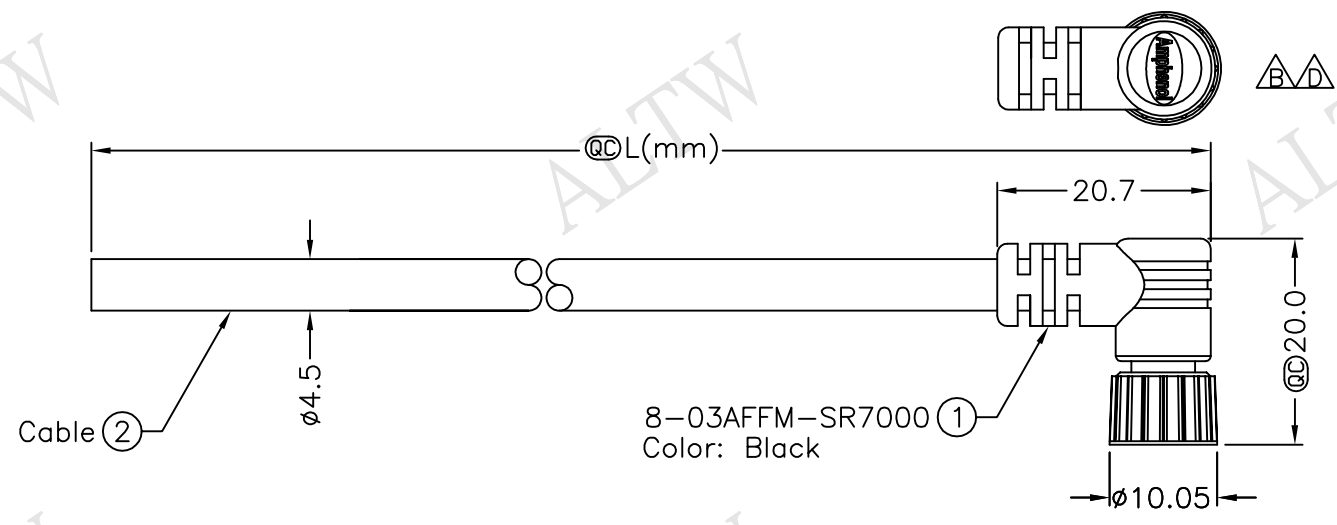

8-03AFFM-SR7BXX
 XX:01~99Meters
 01:01Meter
 02:02Meters
 :
 :
 99:99Meters
 Cable Length(L):01~99Meters

- Note:
- * @C Important Dimension
 - * Waterproof Rate: IP67
 - * Connector: PU, Black
 - * Female Pin: Copper Alloy, Gold Plated
 - * Cable: 22AWG*3C+Insulation, Black, PU, OD=4.5mm
 - * Cable Length Tolerance:
 - 01M:±40mm
 - 02M~05M:±60mm
 - 06M~10M:±100mm
 - 11M~30M:±200mm
 - 31M~99M:±500mm

Pin Assignments
Front View

4	Black	黑	△
3	Blue	藍	△
1	Brown	棕	△
Conn.	Wire Color		
Pin Out			

UNIT:mm		TITLE M8 Conn	ITEM NO	DRAWN BY Vicky	DATE 2016/03/07
TOLERANCE ±0.5 mm		Cable Screw 3P F Conn F Pin	DWG NO 8-03AFFM-SR7BXX	CHECKED BY Rita	DATE 2016/03/07
	SCALE Free	SHEET 1 OF 1	CUSTOMER ALTW	APPROVED BY Lisa	DATE 2016/03/07
	REV. D	SIZE A4	QC :Inspection Item		
1	2	3	4	5	6