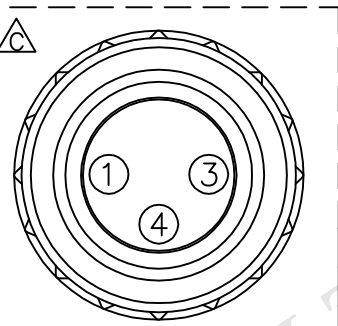

8-03AFFM-SR7BXX
 XX:01~99Meters
 01:01Meter
 02:02Meters
 :
 :
 99:99Meters
 Cable Length(L):01~99Meters

- Note:
- * @C Important Dimension
 - * Waterproof Rate: IP67
 - * Connector: PU, Black
 - * Female Pin: Copper Alloy, Gold Plated
 - * Cable: 22AWG*3C+Insulation, Black, PU, OD=4.5mm
 - * Cable Length Tolerance:
 - 01M:±40mm
 - 02M~05M:±60mm
 - 06M~10M:±100mm
 - 11M~30M:±200mm
 - 31M~99M:±500mm

Pin Assignments
Front View

4	Black	黑	△
3	Blue	藍	△
1	Brown	棕	△
Conn.	Wire Color		
Pin Out			

UNIT:mm		TITLE M8 Conn	ITEM NO	DRAWN BY Vicky	DATE 2016/03/07
TOLERANCE ±0.5 mm		Cable Screw 3P F Conn F Pin	DWG NO 8-03AFFM-SR7BXX	CHECKED BY Rita	DATE 2016/03/07
	SCALE Free	SHEET 1 OF 1	CUSTOMER ALTW	APPROVED BY Lisa	DATE 2016/03/07
	REV. D	SIZE A4	QC :Inspection Item		
1	2	3	4	5	6