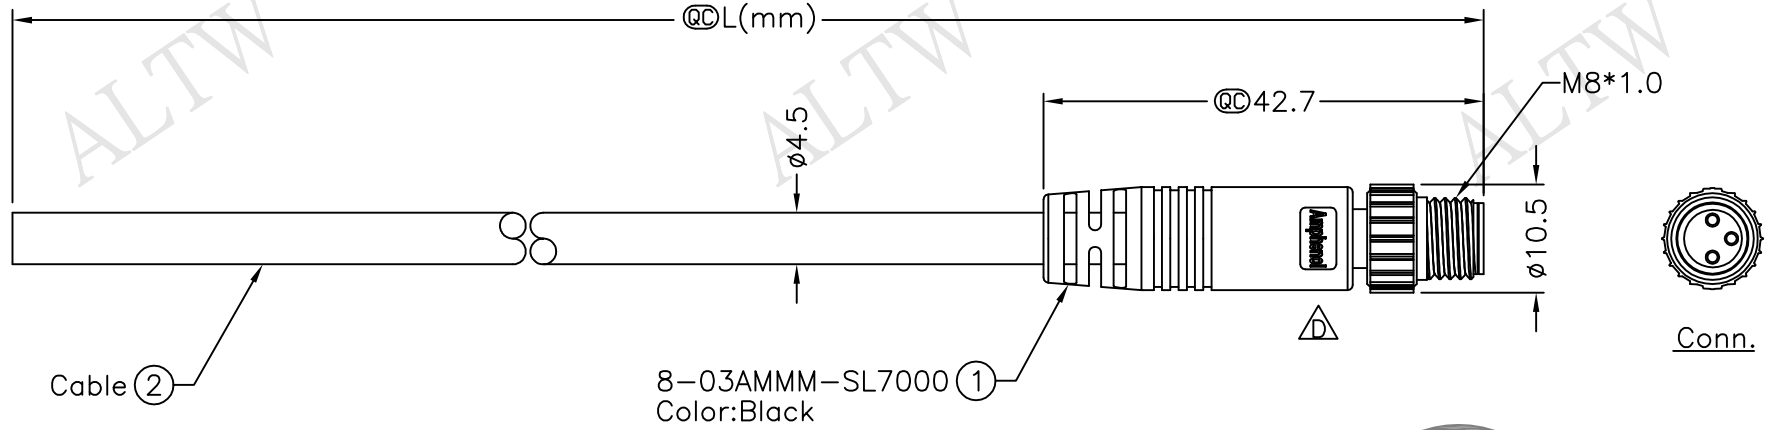

REV.	ECN NO.	DATE	SIGN	DESCRIPTION
B	LEN-780068	2007/04/27	Ferds	Change Pin Out Color & Apply New Standard.
C	LEN-920207~211	2009/02/04	Vicky	Update the drawing.
D	LEN1650510~514	2016/05/16	Vicky	Update Logo

8-03AMMM-SL7BXX
 XX:01~99Meters
 01:01Meter
 02:02Meters
 :
 :
 99:99Meters
 Cable Length(L):01~99Meters

- Note:
- * @C Important Dimension.
 - * Waterproof Rate:IP67.
 - * Connector:Black,PU.
 - * Male Pin:Copper Alloy,Gold Plated.
 - * Cable:22AWG*3C+Insulation,Black,PU,OD=4.5mm.
 - * Cable Length Tolerance: 01M:±40mm
 02M~05M:±60mm
 06M~10M:±100mm
 11M~30M:±200mm
 31M~99M:±500mm

4	Black	黑
3	Blue	藍
1	Brown	棕
Conn.	Wire Color	
	Pin Out	

UNIT:mm	
TOLERANCE	±0.5 mm

TITLE	M8 Conn	
	Cable Screw 3P M Conn M Pin	
SCALE	Free	SHEET 1 OF 1
REV.	D	SIZE A4 @C :Inspection Item

Amphenol LTW
 安費諾亮泰企業股份有限公司