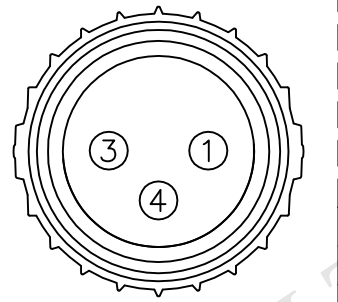

REV.	ECN NO.	DATE	SIGN	DESCRIPTION
B	LEN-780068	2007/04/27	Ferds	Change Pin Out Color & Apply New Standard.
C	LEN-920207~211	2009/02/04	Vicky	Update the drawing.
D	LEN1650510~514	2016/05/16	Vicky	Update Logo

8-03AMMM-SL7BXX
 XX:01~99Meters
 01:01Meter
 02:02Meters
 :
 :
 99:99Meters
 Cable Length(L):01~99Meters

- Note:
- * @C Important Dimension.
 - * Waterproof Rate:IP67.
 - * Connector:Black,PU.
 - * Male Pin:Copper Alloy,Gold Plated.
 - * Cable:22AWG*3C+Insulation,Black,PU,OD=4.5mm.
 - * Cable Length Tolerance: 01M:±40mm
 02M~05M:±60mm
 06M~10M:±100mm
 11M~30M:±200mm
 31M~99M:±500mm