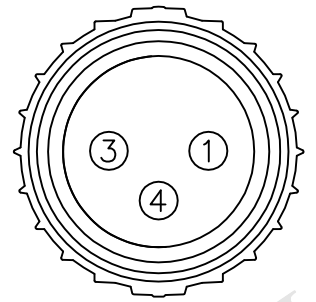

REV.	ECN NO.	DATE	SIGN	DESCRIPTION
B	LEN-780065	2007/06/06	J.De Castro	Add Projection.
C	LEN-92013~216	2009/02/04	Vicky	Update the drawing.
D	LEN1630149~152	2016/03/07	Vicky	Update Logo

8-03AMMM-SR7AXX
 XX:01~99Meters
 01:01Meter
 02:02Meters
 :
 :
 99:99Meters
 Cable Length(L):01~99Meters

- Note:
- * @C Important Dimension
 - * Waterproof Rate: IP67
 - * Connector: PU, Black
 - * Male Pin: Copper Alloy, Gold Plated
 - * Cable: UL2464 22AWG*3C+Talcum, Black, PVC Jacket, UV Resistant, OD=5.0mm
 - * Cable Length Tolerance: 01M:±40mm
 02M~05M:±60mm
 06M~10M:±100mm
 11M~30M:±200mm
 31M~99M:±500mm

Pin Assignments
Front View

4	Black	黑
3	Blue	藍
1	Brown	棕
Conn.	Wire Color	
Pin Out		

UNIT:mm		TITLE	M8 Conn	
TOLERANCE	± 0.5 mm	Cable Screw 3P M Conn M Pin		
SCALE	Free	SHEET	1	OF 1
REV.	D	SIZE	A4	@C :Inspection Item