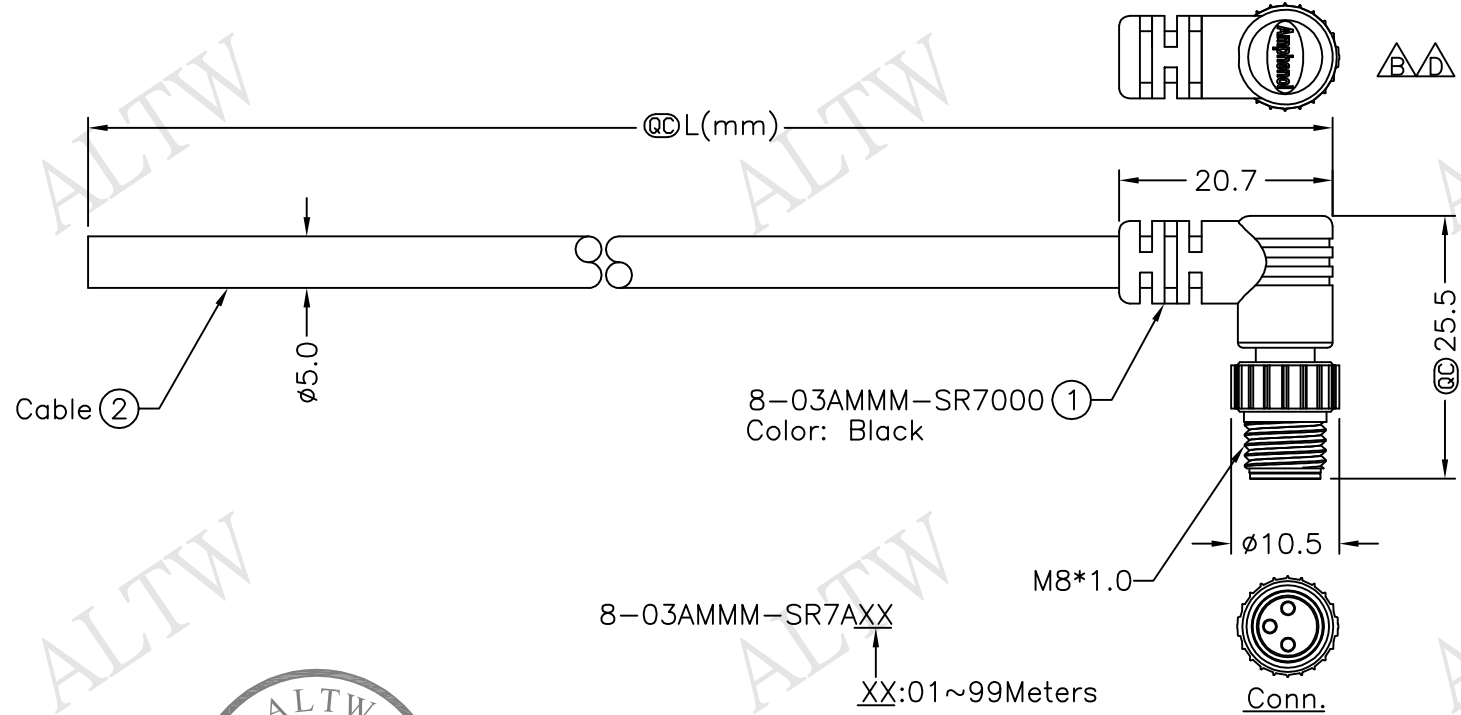

REV.	ECN NO.	DATE	SIGN	DESCRIPTION
B	LEN-780065	2007/06/06	J.De Castro	Add Projection.
C	LEN-92013~216	2009/02/04	Vicky	Update the drawing.
D	LEN1630149~152	2016/03/07	Vicky	Update Logo

8-03AMMM-SR7AXX
 XX:01~99Meters
 01:01Meter
 02:02Meters
 :
 :
 99:99Meters
 Cable Length(L):01~99Meters

- Note:
- * @C Important Dimension
 - * Waterproof Rate: IP67
 - * Connector: PU, Black
 - * Male Pin: Copper Alloy, Gold Plated
 - * Cable: UL2464 22AWG*3C+Talcum, Black, PVC Jacket, UV Resistant, OD=5.0mm
 - * Cable Length Tolerance: 01M:±40mm
 02M~05M:±60mm
 06M~10M:±100mm
 11M~30M:±200mm
 31M~99M:±500mm

Pin Assignments
Front View

4	Black	黑
3	Blue	藍
1	Brown	棕
Conn.	Wire Color	
Pin Out		

UNIT:mm		TITLE	M8 Conn	
TOLERANCE	± 0.5 mm	Cable Screw 3P M Conn M Pin		
SCALE	Free	SHEET	1	OF 1
REV.	D	SIZE	A4	@C :Inspection Item