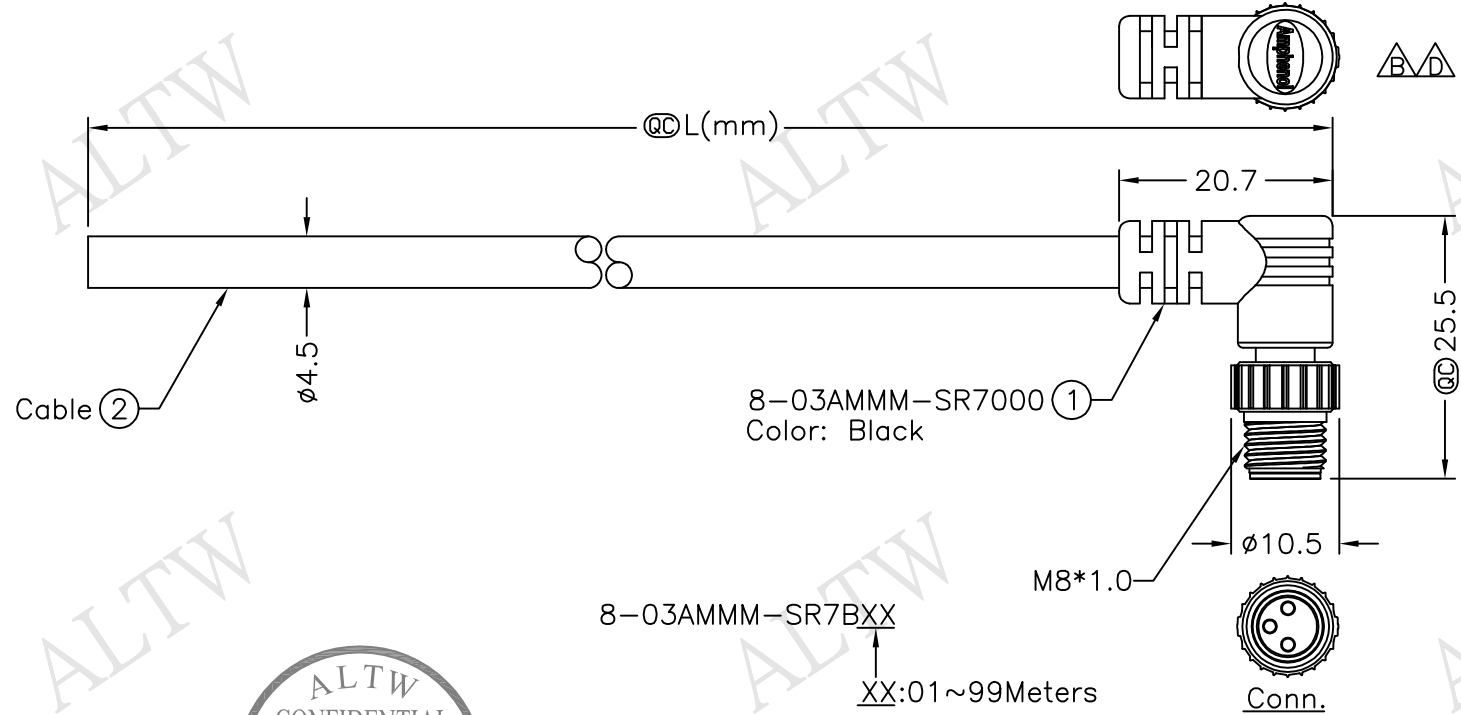

REV.	ECN NO.	DATE	SIGN	DESCRIPTION
B	LEN-780069	2007/06/06	J.De Castro	Add Projection,Change Pin-Out.
C	LEN-920217~220	2009/02/04	Vicky	Update the drawing.
D	LEN1630153~156	2016/03/07	Vicky	Update Logo

8-03AMMM-SR7BXX
 XX:01~99Meters
 01:01Meter
 02:02Meters
 :
 :
 99:99Meters
 Cable Length(L):01~99Meters

- Note:
- * @C Important Dimension.
 - * Waterproof Rate: IP67
 - * Connector: PU, Black
 - * Male Pin: Copper Alloy, Gold Plated
 - * Cable: 22AWG*3C+Insulation, Black, PU, OD=4.5mm
 - * Cable Length Tolerance:
 - 01M:±40mm
 - 02M~05M:±60mm
 - 06M~10M:±100mm
 - 11M~30M:±200mm
 - 31M~99M:±500mm

4	Black	黑	△
3	Blue	藍	
1	Brown	棕	△
Conn.	Wire Color		
Pin Out			

UNIT:mm	
TOLERANCE	±0.5 mm

TITLE	M8 Conn		
	Cable Screw 3P M Conn M Pin		
SCALE	Free	SHEET 1	OF 1
REV.	D	SIZE	A4
		@C	:Inspection Item

Amphenol LTW
 安費諾亮泰企業股份有限公司