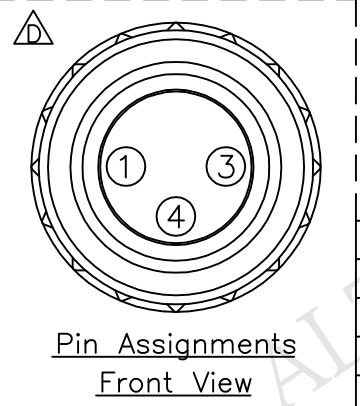

8-03BFFM-SL7AXX
 XX:01~99Meters
 01:01Meter
 02:02Meters
 :
 :
 99:99Meters
 Cable Length(L):01~99Meters

Notes:

- * @C Important Dimension.
- * Waterproof Rate:IP67.
- * Connector: PU, Black
- * Female Pin: Copper Alloy, Gold Plated.
- * Cable: UL2464 22AWG*3C+Talcum, PVC Jacket, UV Resistant, OD=5.0mm, Black
- * Cable Length Tolerance: 01M:±40mm
 02M~05M:±60mm
 06M~10M:±100mm
 11M~30M:±200mm
 31M~99M:±500mm

4	Black	黑
3	Blue	藍
1	Brown	棕
Conn.	Wire Color	
	Pin Out	

UNIT:mm		TITLE	M8 Conn	
TOLERANCE		Cable Screw 3P F Conn F Pin		
±0.5 mm		SCALE	Free	SHEET 1 OF 1
		REV.	E	SIZE A4
		@C :Inspection Item		

Amphenol LTW
 安費諾亮泰企業股份有限公司