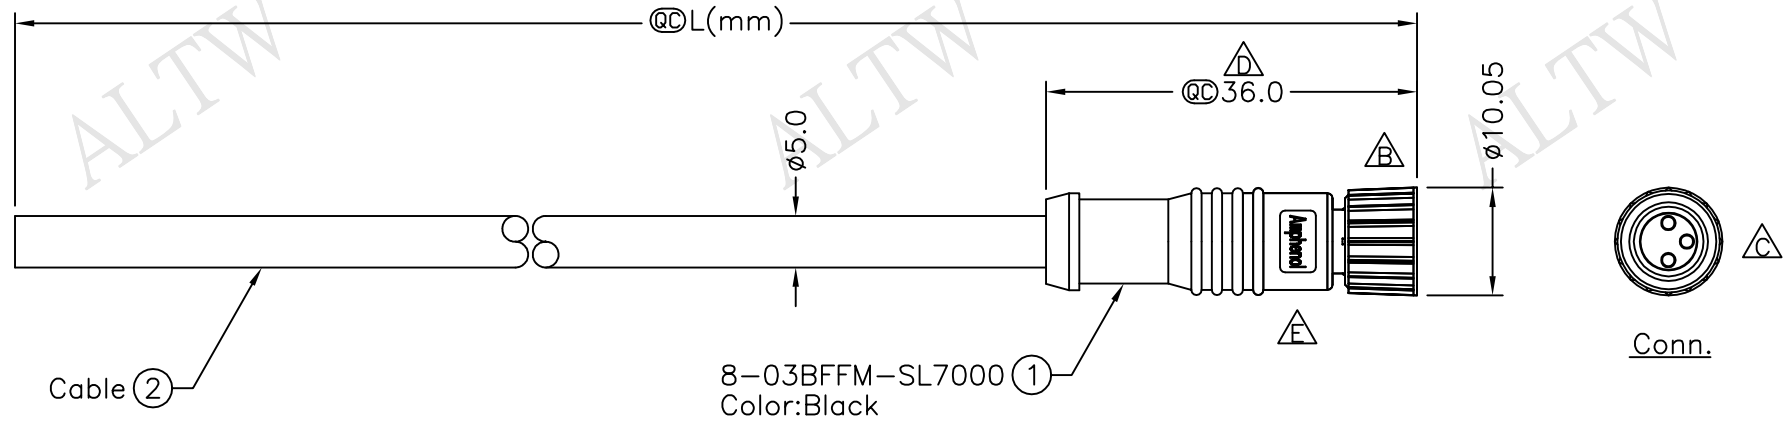

8-03BFFM-SL7AXX
 XX:01~99Meters
 01:01Meter
 02:02Meters
 :
 :
 99:99Meters
 Cable Length(L):01~99Meters

Notes:

- * @C Important Dimension.
- * Waterproof Rate:IP67.
- * Connector: PU, Black
- * Female Pin: Copper Alloy, Gold Plated.
- * Cable: UL2464 22AWG*3C+Talcum, PVC Jacket, UV Resistant, OD=5.0mm, Black
- * Cable Length Tolerance: 01M:±40mm
 02M~05M:±60mm
 06M~10M:±100mm
 11M~30M:±200mm
 31M~99M:±500mm

4	Black	黑
3	Blue	藍
1	Brown	棕
Conn.	Wire Color	
	Pin Out	

UNIT:mm		TITLE	M8 Conn	
TOLERANCE		Cable Screw 3P F Conn F Pin		
±0.5 mm		SCALE	Free	SHEET 1 OF 1
		REV.	E	SIZE A4
		@C :Inspection Item		

Amphenol LTW
 安費諾亮泰企業股份有限公司