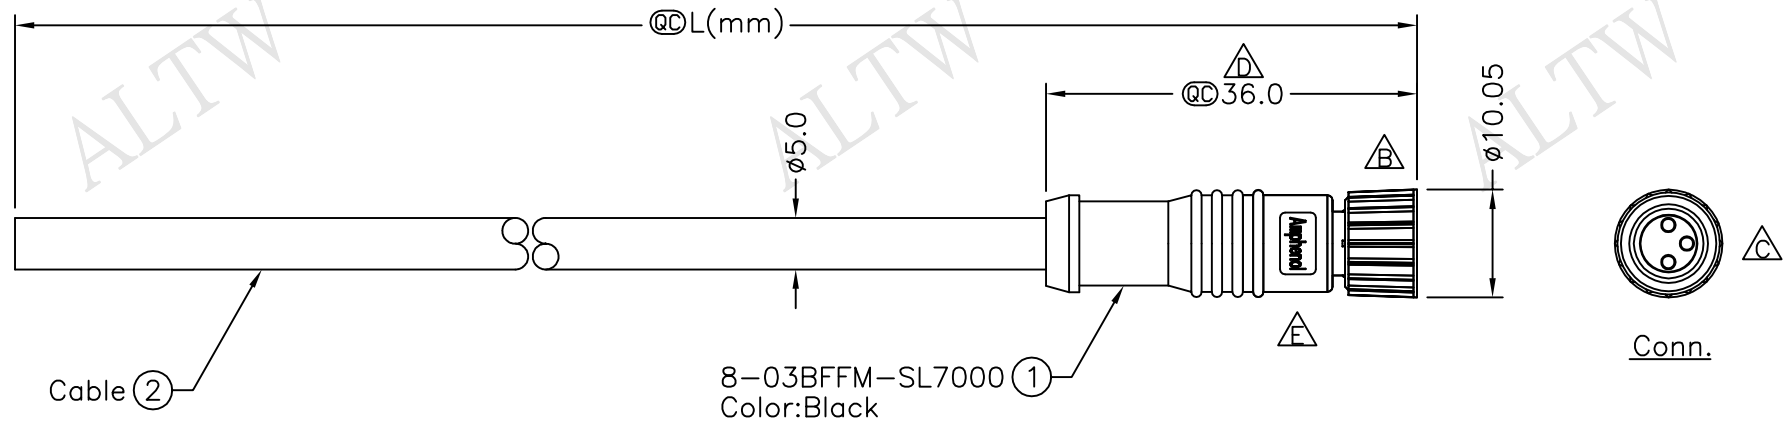

8-03BFFM-SL7AXX
 XX:01~99Meters
 01:01Meter
 02:02Meters
 :
 :
 99:99Meters
 Cable Length(L):01~99Meters

- Notes:
- * @C Important Dimension.
 - * Waterproof Rate:IP67.
 - * Connector: PU, Black
 - * Female Pin: Copper Alloy, Gold Plated.
 - * Cable: UL2464 22AWG*3C+Talcum, PVC Jacket, UV Resistant, OD=5.0mm, Black
 - * Cable Length Tolerance: 01M:±40mm
 02M~05M:±60mm
 06M~10M:±100mm
 11M~30M:±200mm
 31M~99M:±500mm

4	Black	黑
3	Blue	藍
1	Brown	棕
Conn.	Wire Color	
	Pin Out	

UNIT:mm		TITLE		M8 Conn
TOLERANCE				Cable Screw 3P F Conn F Pin
±0.5 mm		SCALE	Free	SHEET 1 OF 1
		REV.	E	SIZE A4
				@C :Inspection Item

Amphenol LTW
 安費諾亮泰企業股份有限公司