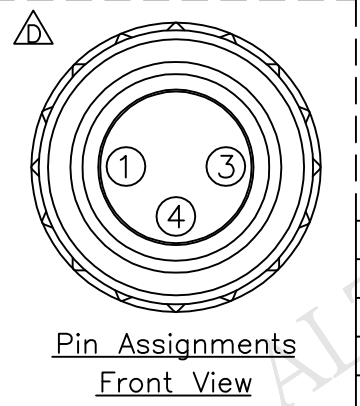

8-03BFFM-SL7AXX
 XX:01~99Meters
 01:01Meter
 02:02Meters
 :
 :
 99:99Meters
 Cable Length(L):01~99Meters

- Notes:
- * @C Important Dimension.
 - * Waterproof Rate:IP67.
 - * Connector: PU, Black
 - * Female Pin: Copper Alloy, Gold Plated.
 - * Cable: UL2464 22AWG*3C+Talcum, PVC Jacket, UV Resistant, OD=5.0mm, Black
 - * Cable Length Tolerance: 01M:±40mm
 02M~05M:±60mm
 06M~10M:±100mm
 11M~30M:±200mm
 31M~99M:±500mm

4	Black	黑
3	Blue	藍
1	Brown	棕
Conn.	Wire Color	
	Pin Out	

UNIT:mm		TITLE		M8 Conn
TOLERANCE				Cable Screw 3P F Conn F Pin
±0.5 mm		SCALE	Free	SHEET 1 OF 1
		REV.	E	SIZE A4
				@C :Inspection Item

Amphenol LTW
 安費諾亮泰企業股份有限公司