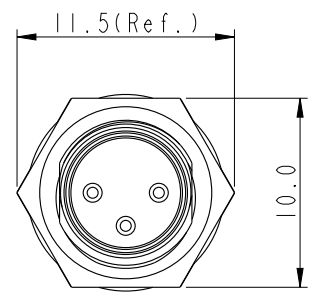

8-03PMMS-SF7AXX

15: 150mm
 20: 200mm
 Cable Pitch Unit=50mm
 A0: 1000mm
 A5: 1500mm
 Cable Pitch Unit=100mm
 Wire Length (L): 150~1500 mm

Pin Assignment
Front View

Recommended
Panel Cut-Out

- Note:
- * Important Dimension.
 - * Waterproof Rate: IP67
 - * Housing: Nylon+GF, Black
 - * Male Pin: Copper Alloy, Gold Plated
 - * Shield: Zinc Alloy, Nickel Plated
 - * Nut: Copper Alloy, Nickel Plated
 - * O-Ring: EPDM, Black
 - * Wire Harness: UL1007, 24AWG
 - * Panel Thickness For Snap-in Type Max 3.0mm
 - * Panel Thickness For Screw Type Max 1.9mm
 - * Nut Torque: 4-6 kgf.cm
 - * Wire harness Tolerance: 150~300±15mm
301~1000±20mm
Over1000 ±50/-0mm

4	Black	黑
3	Blue	藍
1	Brown	棕
Conn.	Wire Color	Pin Out

UNIT: mm

TOLERANCE	
.X	±0.25
.XX	±0.1
.XXX	±0.05
ANGLES	±1°

TITLE			
M8 3PIN PANEL M CONN M PIN			
SCALE	2:1	SIZE	A4
REV.	E	WC-REV.	B.2
		Inspection item	