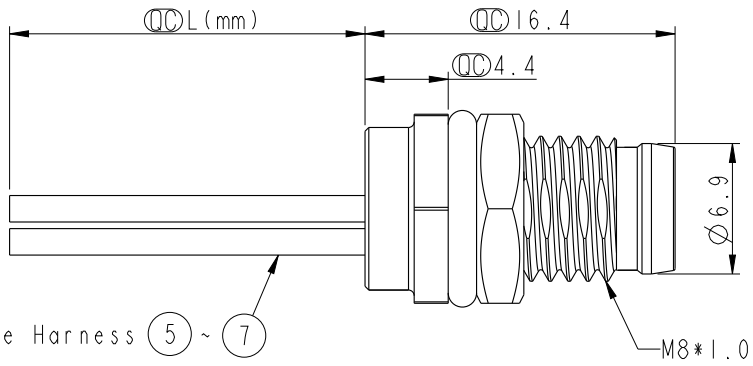

8-03PMMS-SF7AXX

15: 150mm
 20: 200mm
 Cable Pitch Unit=50mm
 A0: 1000mm
 A5: 1500mm
 Cable Pitch Unit=100mm
 Wire Length (L): 150~1500 mm

Pin Assignment
Front View

Recommended
Panel Cut-Out

- Note:
- * Important Dimension.
 - * Waterproof Rate: IP67
 - * Housing: Nylon+GF, Black
 - * Male Pin: Copper Alloy, Gold Plated
 - * Shield: Zinc Alloy, Nickel Plated
 - * Nut: Copper Alloy, Nickel Plated
 - * O-Ring: EPDM, Black
 - * Wire Harness: UL1007, 24AWG
 - * Panel Thickness For Snap-in Type Max 3.0mm
 - * Panel Thickness For Screw Type Max 1.9mm
 - * Nut Torque: 4-6 kgf.cm
 - * Wire harness Tolerance: 150~300±15mm
301~1000±20mm
Over1000 ±50/-0mm

4	Black	黑
3	Blue	藍
1	Brown	棕
Conn.	Wire Color	Pin Out

UNIT: mm

TOLERANCE	
.X	±0.25
.XX	±0.1
.XXX	±0.05
ANGLES	±1°

TITLE			
M8 3PIN PANEL M CONN M PIN			
SCALE	2:1	SIZE	A4
REV.	E	WC-REV.	B.2
		Inspection item	