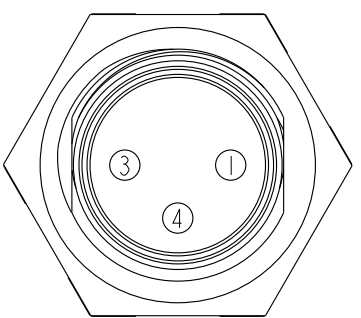

8-03PMMS-SF7AXX

15: 150mm
 20: 200mm
 Cable Pitch Unit=50mm
 A0: 1000mm
 A5: 1500mm
 Cable Pitch Unit=100mm
 Wire Length (L): 150~1500 mm

Pin Assignment
Front View

Recommended
Panel Cut-Out

- Note:
- * Important Dimension.
 - * Waterproof Rate: IP67
 - * Housing: Nylon+GF, Black
 - * Male Pin: Copper Alloy, Gold Plated
 - * Shield: Zinc Alloy, Nickel Plated
 - * Nut: Copper Alloy, Nickel Plated
 - * O-Ring: EPDM, Black
 - * Wire Harness: UL1007, 24AWG
 - * Panel Thickness For Snap-in Type Max 3.0mm
 - * Panel Thickness For Screw Type Max 1.9mm
 - * Nut Torque: 4-6 kgf.cm
 - * Wire harness Tolerance: 150~300±15mm
301~1000±20mm
Over1000 ±50/-0mm

4	Black	黑
3	Blue	藍
1	Brown	棕
Conn.	Wire Color	Pin Out

UNIT: mm

TOLERANCE	
.X	±0.25
.XX	±0.1
.XXX	±0.05
ANGLES	±1°

TITLE			
M8 3PIN PANEL M CONN M PIN			
SCALE	2:1	SIZE	A4
REV.	E	WC-REV.	B.2
		Inspection item	