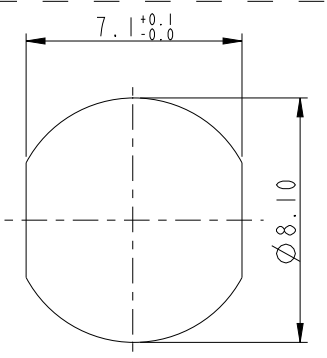

8-03PMMS-SF7AXX

15: 150mm
 20: 200mm
 Cable Pitch Unit=50mm
 A0: 1000mm
 A5: 1500mm
 Cable Pitch Unit=100mm
 Wire Length (L): 150~1500 mm

Pin Assignment
Front View

Recommended
Panel Cut-Out

- Note:
- * Important Dimension.
 - * Waterproof Rate: IP67
 - * Housing: Nylon+GF, Black
 - * Male Pin: Copper Alloy, Gold Plated
 - * Shield: Zinc Alloy, Nickel Plated
 - * Nut: Copper Alloy, Nickel Plated
 - * O-Ring: EPDM, Black
 - * Wire Harness: UL1007, 24AWG
 - * Panel Thickness For Snap-in Type Max 3.0mm
 - * Panel Thickness For Screw Type Max 1.9mm
 - * Nut Torque: 4-6 kgf.cm
 - * Wire harness Tolerance: 150~300±15mm
301~1000±20mm
Over1000 ±50/-0mm

4	Black	黑
3	Blue	藍
1	Brown	棕
Conn.	Wire Color	Pin Out

UNIT: mm

TOLERANCE	
.X	±0.25
.XX	±0.1
.XXX	±0.05
ANGLES	±1°

TITLE			
M8 3PIN PANEL M CONN M PIN			
SCALE	2:1	SIZE	A4
REV.	E	WC-REV.	B.2
		Inspection item	