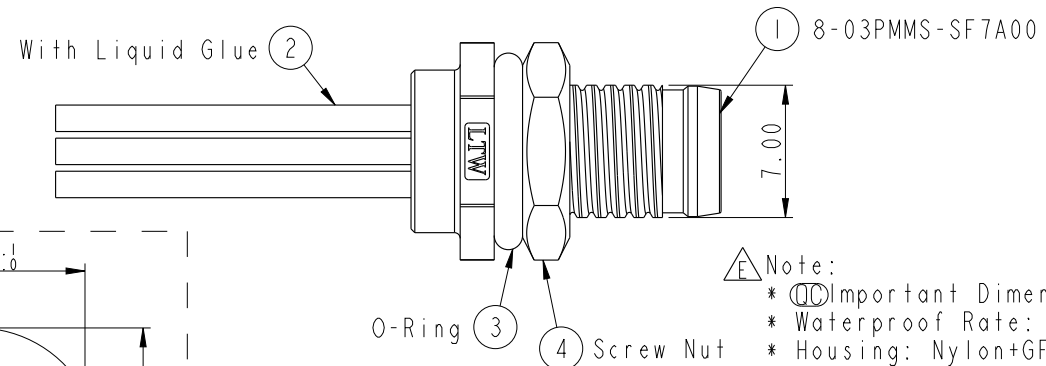

8-03PMMS-SF7AXX

15: 150mm
 20: 200mm
 Cable Pitch Unit=50mm
 A0: 1000mm
 A5: 1500mm
 Cable Pitch Unit=100mm
 Wire Length (L): 150~1500 mm

Pin Assignment
Front View

Recommended
Panel Cut-Out

- Note:
- * Important Dimension.
 - * Waterproof Rate: IP67
 - * Housing: Nylon+GF, Black
 - * Male Pin: Copper Alloy, Gold Plated
 - * Shield: Zinc Alloy, Nickel Plated
 - * Nut: Copper Alloy, Nickel Plated
 - * O-Ring: EPDM, Black
 - * Wire Harness: UL1007, 24AWG
 - * Panel Thickness For Snap-in Type Max 3.0mm
 - * Panel Thickness For Screw Type Max 1.9mm
 - * Nut Torque: 4-6 kgf.cm
 - * Wire harness Tolerance: 150~300±15mm
301~1000±20mm
Over1000 ±50/-0mm

4	Black	黑
3	Blue	藍
1	Brown	棕
Conn.	Wire Color	Pin Out

UNIT: mm

TOLERANCE	
.X	±0.25
.XX	±0.1
.XXX	±0.05
ANGLES	±1°

TITLE			
M8 3PIN PANEL M CONN M PIN			
SCALE	2:1	SIZE	A4
REV.	E	WC-REV.	B.2
		Inspection item	