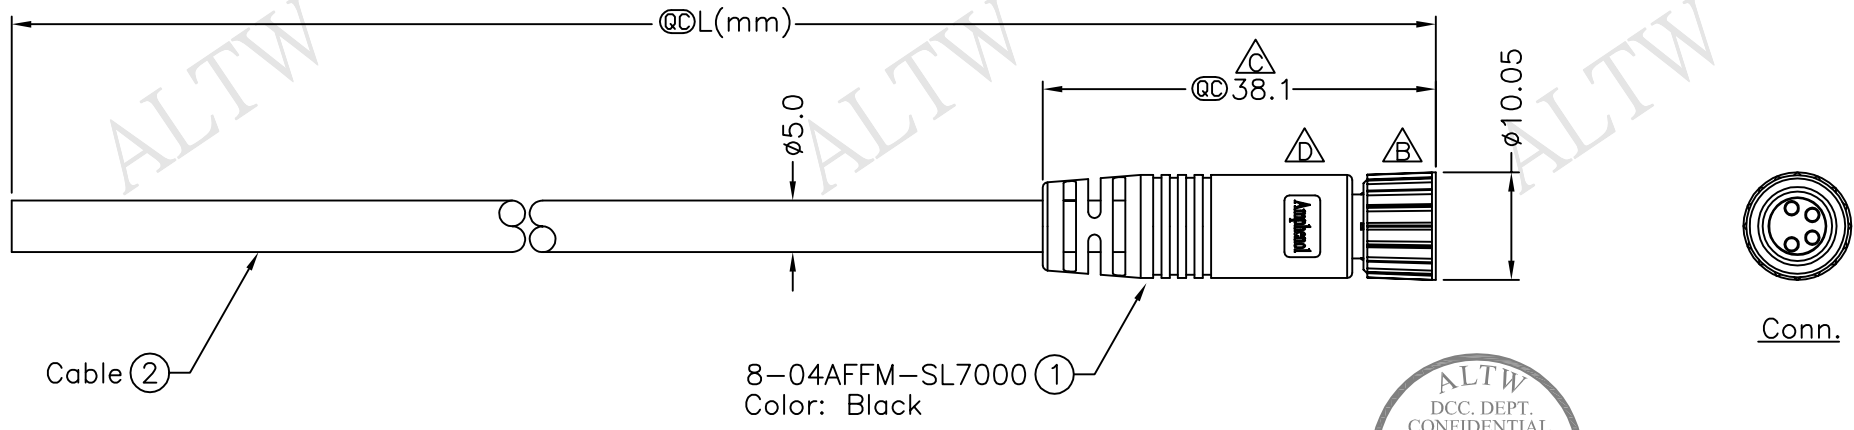

REV.	ECN NO.	DATE	SIGN	DESCRIPTION
B	LEN-710104~106	2007/01/12	Cloud	Change Nut BAB0040NI00 To BEA00010016.
C	LEN-920222~225	2009/02/06	Vicky	Update the drawing.
D	LEN1630103~107	2016/02/18	Ruru	Change Logo

THIS DOCUMENT IS SUBJECT TO CHANGE WITHOUT NOTICE. IT IS CONFIDENTIAL AND A PROPERTY OF Amphenol LTW. DISCLOSURE TO THIRD PARTY HAS TO BE AUTHORIZED BY Amphenol LTW.

Cable ②

8-04AFFM-SL7000
Color: Black