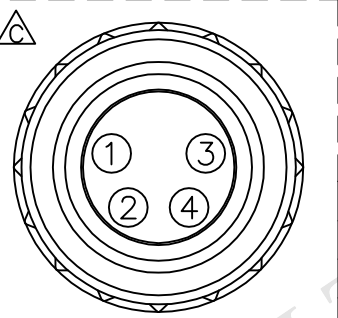

REV.	ECN NO.	DATE	SIGN	DESCRIPTION
B	LEN-710104~106	2007/01/12	Cloud	Change Nut BAB0040NI00 To BEA00010016.
C	LEN-920222~225	2009/02/06	Vicky	Update the drawing.
D	LEN1630103~107	2016/02/18	Ruru	Change Logo

8-04AFFM-SL7AXX
 XX:01~99Meters
 01:01Meter
 02:02Meters
 :
 :
 99:99Meters
 Cable Length(L):01~99Meters

- Notes:
- * @C Important Dimension.
 - * Waterproof Rate:IP67.
 - * Connector:Black,PU.
 - * Female Pin:Copper Alloy,Gold Plated.
 - * Cable:UL2464 22AWG*4C+Talcum,Black, PVC Jacket,UV Resistant,OD=5.0mm.
 - * Cable Length Tolerance:
 - 01M:±40mm
 - 02M~05M:±60mm
 - 06M~10M:±100mm
 - 11M~30M:±200mm
 - 31M~99M:±500mm

Pin Assignments
Front View

4	Black	黑
3	Blue	藍
2	White	白
1	Brown	棕
Conn.	Wire Color	
	Pin Out	

UNIT:mm	
TOLERANCE	±0.5 mm

TITLE	M8 Conn Cable Screw 4P F Conn F Pin	
SCALE	Free	SHEET 1 OF 1
REV. D	SIZE A4	@C :Inspection Item