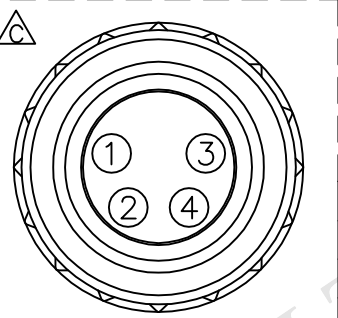

REV.	ECN NO.	DATE	SIGN	DESCRIPTION
B	LEN-770200	2007/01/12	Cloyd	Change Pin-Out & Apply New Format.
C	LEN-920226~233	2009/02/06	Vicky	Update the drawing.
D	LEN1620041~48	2016/02/02	Lodess	Add Logo.

8-04AFFM-SL7BXX  
 XX:01~99Meters  
 01:01Meter  
 02:02Meters  
 :  
 :  
 99:99Meters  
 Cable Length(L):01~99Meters

- Notes:
- \* @C Important Dimension.
  - \* Waterproof Rate:IP67.
  - \* Connector:Black,PU.
  - \* Female Pin:Copper Alloy,Gold Plated.
  - \* Cable:22AWG\*4C+Insulation,Black, PU,OD=4.8mm.
  - \* Cable Length Tolerance: 01M:±40mm  
 02M~05M:±60mm  
 06M~10M:±100mm  
 11M~30M:±200mm  
 31M~99M:±500mm

Pin Assignments  
Front View

Pin	Wire Color	Pin Out
4	Black	黑
3	Blue	藍
2	White	白
1	Brown	棕
Conn.	Wire Color	

UNIT:mm		TITLE	M8 Conn	
TOLERANCE			Cable Screw 4P F Conn F Pin	
±0.5 mm		SCALE	Free	SHEET 1 OF 1
		REV.	D	SIZE A4
			@C :Inspection Item	