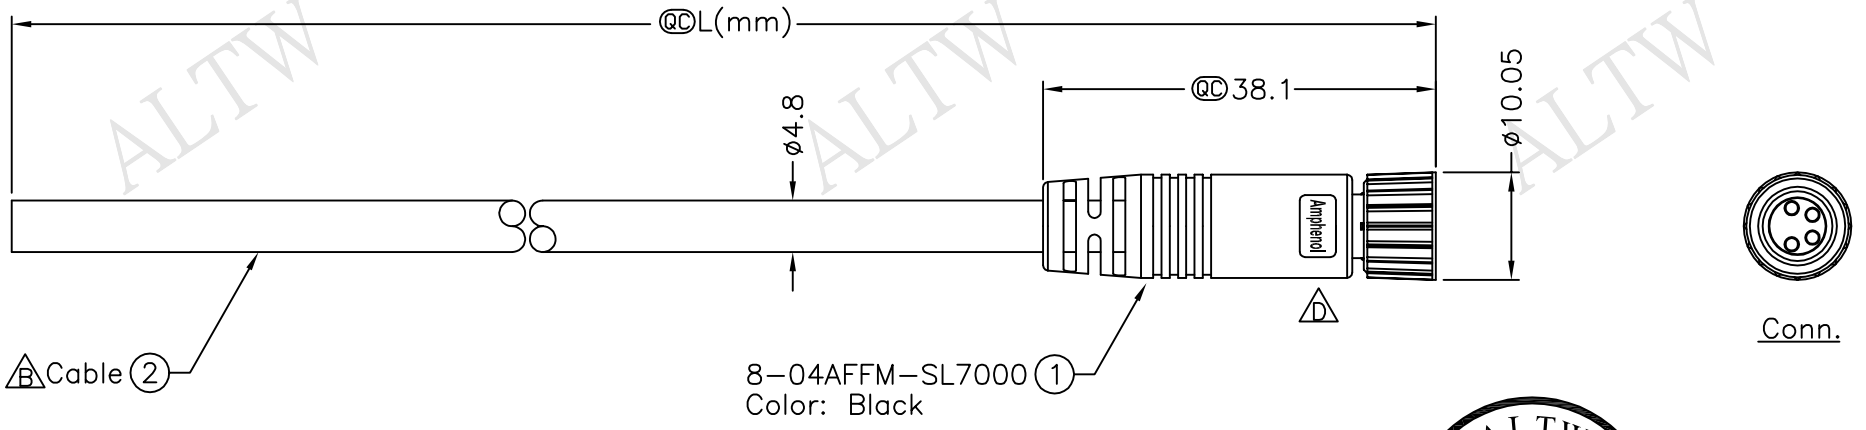

REV.	ECN NO.	DATE	SIGN	DESCRIPTION
B	LEN-770200	2007/01/12	Cloyd	Change Pin-Out & Apply New Format.
C	LEN-920226~233	2009/02/06	Vicky	Update the drawing.
D	LEN1620041~48	2016/02/02	Lodess	Add Logo.

8-04AFFM-SL7BXX  
 XX:01~99Meters  
 01:01Meter  
 02:02Meters  
 :  
 :  
 99:99Meters  
 Cable Length(L):01~99Meters

- Notes:
- \* @C Important Dimension.
  - \* Waterproof Rate:IP67.
  - \* Connector:Black,PU.
  - \* Female Pin:Copper Alloy,Gold Plated.
  - \* Cable:22AWG\*4C+Insulation,Black, PU,OD=4.8mm.
  - \* Cable Length Tolerance: 01M:±40mm  
 02M~05M:±60mm  
 06M~10M:±100mm  
 11M~30M:±200mm  
 31M~99M:±500mm

Pin Assignments  
Front View

Pin	Wire Color	Pin Out
4	Black	黑
3	Blue	藍
2	White	白
1	Brown	棕
Conn.	Wire Color	

UNIT:mm		TITLE	M8 Conn	
TOLERANCE			Cable Screw 4P F Conn F Pin	
±0.5 mm		SCALE	Free	SHEET 1 OF 1
		REV.	D	SIZE A4
			@C :Inspection Item	