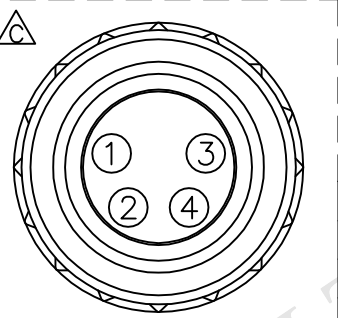

REV.	ECN NO.	DATE	SIGN	DESCRIPTION
B	LEN-770200	2007/01/12	Cloyd	Change Pin-Out & Apply New Format.
C	LEN-920226~233	2009/02/06	Vicky	Update the drawing.
D	LEN1620041~48	2016/02/02	Lodess	Add Logo.

8-04AFFM-SL7BXX  
 XX:01~99Meters  
 01:01Meter  
 02:02Meters  
 :  
 :  
 99:99Meters  
 Cable Length(L):01~99Meters

- Notes:
- \* @C Important Dimension.
  - \* Waterproof Rate:IP67.
  - \* Connector:Black,PU.
  - \* Female Pin:Copper Alloy,Gold Plated.
  - \* Cable:22AWG\*4C+Insulation,Black, PU,OD=4.8mm.
  - \* Cable Length Tolerance: 01M:±40mm  
 02M~05M:±60mm  
 06M~10M:±100mm  
 11M~30M:±200mm  
 31M~99M:±500mm

Pin Assignments  
Front View

Conn.	Wire Color	Pin Out
4	Black	黑
3	Blue	藍
2	White	白
1	Brown	棕

UNIT:mm		TITLE M8 Conn
TOLERANCE	$\pm 0.5$ mm	Cable Screw 4P F Conn F Pin
SCALE	Free	SHEET 1 OF 1
REV. D	SIZE A4	@C :Inspection Item