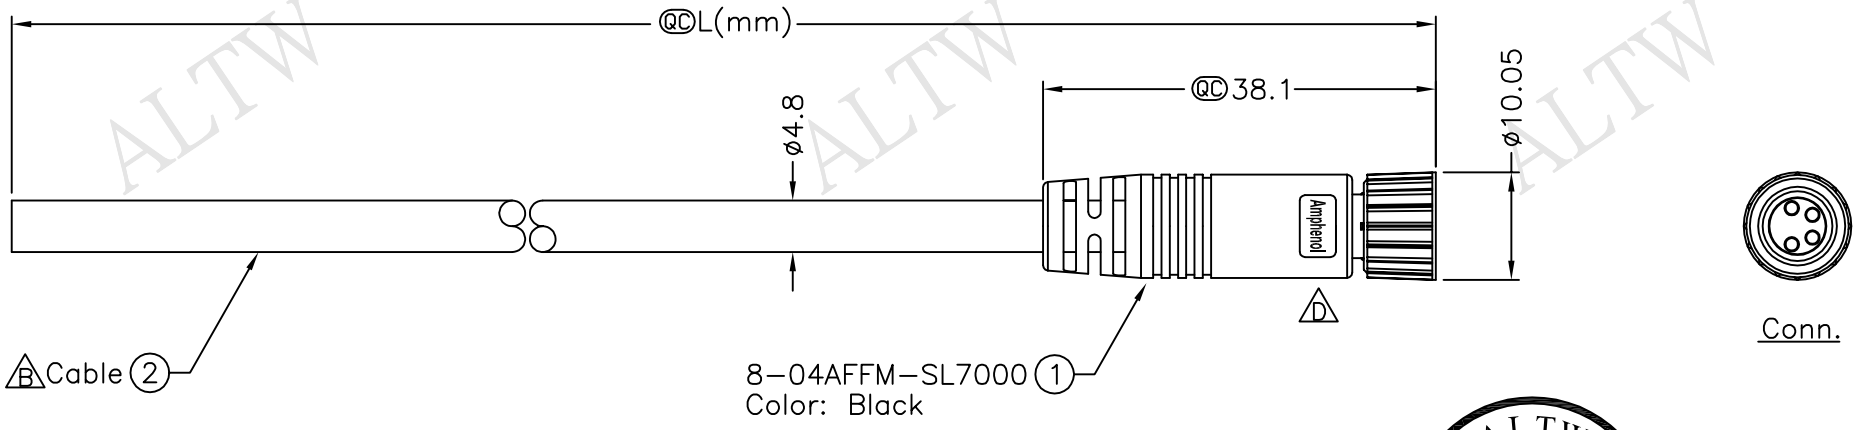

REV.	ECN NO.	DATE	SIGN	DESCRIPTION
B	LEN-770200	2007/01/12	Cloyd	Change Pin-Out & Apply New Format.
C	LEN-920226~233	2009/02/06	Vicky	Update the drawing.
D	LEN1620041~48	2016/02/02	Lodess	Add Logo.

8-04AFFM-SL7BXX  
 XX:01~99Meters  
 01:01Meter  
 02:02Meters  
 :  
 :  
 99:99Meters  
 Cable Length(L):01~99Meters

- Notes:
- \* @C Important Dimension.
  - \* Waterproof Rate:IP67.
  - \* Connector:Black,PU.
  - \* Female Pin:Copper Alloy,Gold Plated.
  - \* Cable:22AWG\*4C+Insulation,Black, PU,OD=4.8mm.
  - \* Cable Length Tolerance: 01M:±40mm  
 02M~05M:±60mm  
 06M~10M:±100mm  
 11M~30M:±200mm  
 31M~99M:±500mm

Pin Assignments  
Front View

Conn.	Wire Color	Pin Out
4	Black	黑
3	Blue	藍
2	White	白
1	Brown	棕

UNIT:mm		TITLE M8 Conn
TOLERANCE	$\pm 0.5$ mm	Cable Screw 4P F Conn F Pin
SCALE	Free	SHEET 1 OF 1
REV. D	SIZE A4	@C :Inspection Item