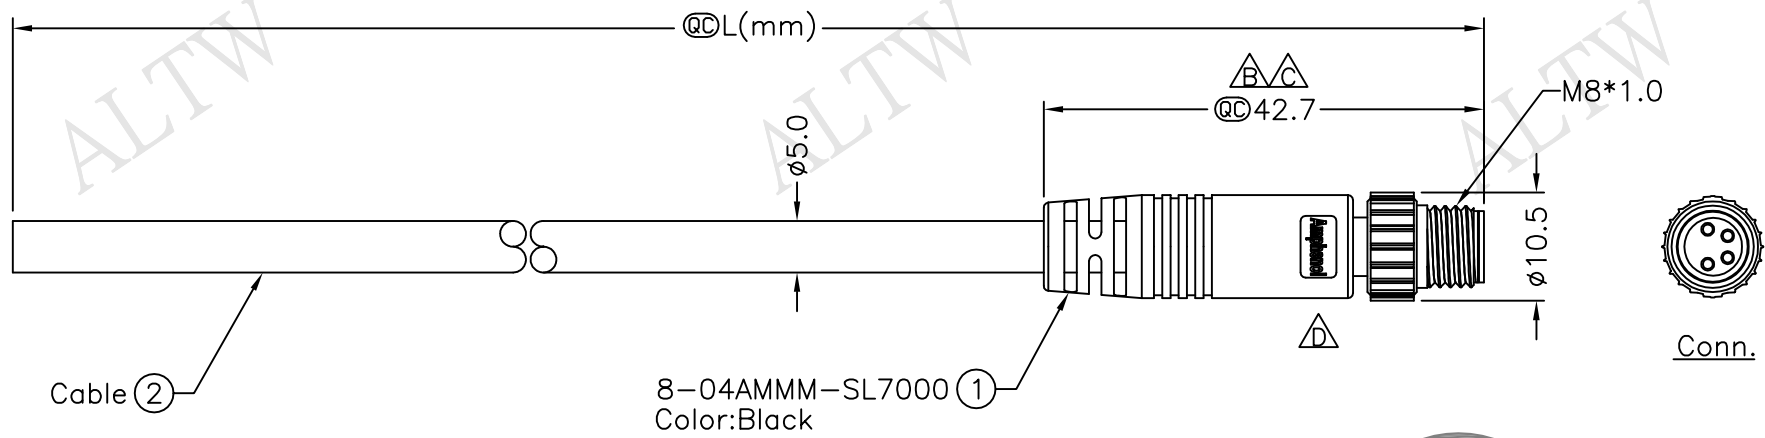

REV.	ECN NO.	DATE	SIGN	DESCRIPTION
B	LEN-860098~101	2008/05/10	Zhang Jin	Change 42.5 To 42.7.
C	LEN-920244~247	2009/02/04	Vicky	Update the drawing.
D	LEN1650516~519	2016/05/16	Vicky	Update Logo

Cable ②

8-04AMMM-SL7000 ①
Color:Black

8-04AMMM-SL7AXX
 XX:01~99Meters
 01:01Meter
 02:02Meters
 :
 :
 99:99Meters
 Cable Length(L):01~99Meters

Pin Assignments
Front View

4	Black	黑
3	Blue	藍
2	White	白
1	Brown	棕
Conn.	Wire Color	
	Pin Out	

- Note:
- * @C Important Dimension.
 - * Waterproof Rate:IP67.
 - * Connector:Black,PU.
 - * Male Pin:Copper Alloy,Gold Plated.
 - * Cable:UL2464 22AWG*4C+Talcum,Black, PVC Jacket,UV Resistant,OD=5.0mm.
 - * Cable Length Tolerance:
 - 01M:±40mm
 - 02M~05M:±60mm
 - 06M~10M:±100mm
 - 11M~30M:±200mm
 - 31M~99M:±500mm

UNIT:mm	
TOLERANCE	±0.5 mm

TITLE	M8 Conn	
	Cable Screw 4P M Conn M Pin	
SCALE	Free	SHEET 1 OF 1
REV.	D	SIZE A4
		@C :Inspection Item

Amphenol LTW
安費諾亮泰企業股份有限公司

ITEM NO	DRAWN BY	DATE
DWG NO	CHECKED BY	DATE
CUSTOMER	APPROVED BY	DATE