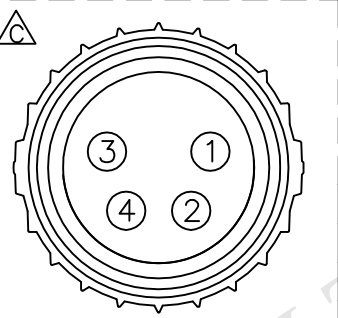

REV.	ECN NO.	DATE	SIGN	DESCRIPTION
B	LEN-860098~101	2008/05/10	Zhang Jin	Change 42.5 To 42.7.
C	LEN-920244~247	2009/02/04	Vicky	Update the drawing.
D	LEN1650516~519	2016/05/16	Vicky	Update Logo

Cable ②

8-04AMMM-SL7000 ①
Color:Black

8-04AMMM-SL7AXX
 XX:01~99Meters
 01:01Meter
 02:02Meters
 :
 :
 99:99Meters
 Cable Length(L):01~99Meters

Pin Assignments
Front View

4	Black	黑
3	Blue	藍
2	White	白
1	Brown	棕
Conn.	Wire Color	
	Pin Out	

- Note:
- * @C Important Dimension.
 - * Waterproof Rate:IP67.
 - * Connector:Black,PU.
 - * Male Pin:Copper Alloy,Gold Plated.
 - * Cable:UL2464 22AWG*4C+Talcum,Black, PVC Jacket,UV Resistant,OD=5.0mm.
 - * Cable Length Tolerance:
 - 01M:±40mm
 - 02M~05M:±60mm
 - 06M~10M:±100mm
 - 11M~30M:±200mm
 - 31M~99M:±500mm