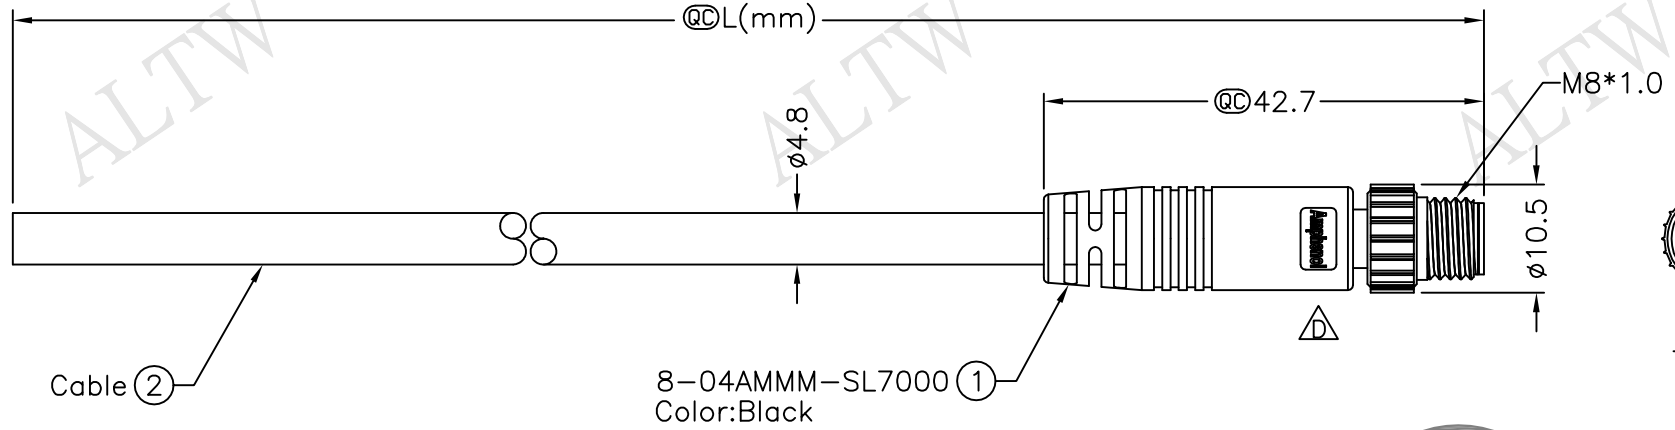

REV.	ECN NO.	DATE	SIGN	DESCRIPTION
B	LEN-780077	2007/04/27	Ferds	Change Pin Out Color & Apply New Standard.
C	LEN-920248~255	2009/02/04	Vicky	Update the drawing.
D	LEN1650520~528	2016/05/16	Vicky	Update Logo

Cable ②

8-04AMMM-SL7000 ①
Color:Black

8-04AMMM-SL7BXX

- XX:01~99Meters
- 01:01Meter
- 02:02Meters
- ⋮
- ⋮
- 99:99Meters

Cable Length(L):01~99Meters

Notes:

- * @C Important Dimension.
- * Waterproof Rate:IP67.
- * Connector:Black,PU.
- * Male Pin:Copper Alloy,Gold Plated.
- * Cable:22AWG*4C+Insulation,Black, PU,OD=4.8mm.
- * Cable Length Tolerance:
 - 01M:±40mm
 - 02M~05M:±60mm
 - 06M~10M:±100mm
 - 11M~30M:±200mm
 - 31M~99M:±500mm

Pin Assignments
Front View

4	Black	黑
3	Blue	藍
2	White	白
1	Brown	棕
Conn.	Wire Color	
	Pin Out	

UNIT:mm	
TOLERANCE	±0.5 mm

TITLE	M8 Conn	
	Cable Screw 4P M Conn M Pin	
SCALE	Free	SHEET 1 OF 1
REV.	D	SIZE A4
		@C :Inspection Item