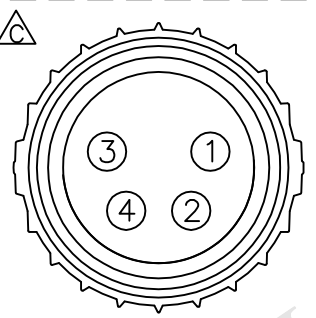

REV.	ECN NO.	DATE	SIGN	DESCRIPTION
B	LEN-780077	2007/04/27	Ferds	Change Pin Out Color & Apply New Standard.
C	LEN-920248~255	2009/02/04	Vicky	Update the drawing.
D	LEN1650520~528	2016/05/16	Vicky	Update Logo

Cable ②

8-04AMMM-SL7000 ①
Color:Black

8-04AMMM-SL7BXX

- XX:01~99Meters
- 01:01Meter
- 02:02Meters
- ⋮
- ⋮
- 99:99Meters

Cable Length(L):01~99Meters

Notes:

- * @C Important Dimension.
- * Waterproof Rate:IP67.
- * Connector:Black,PU.
- * Male Pin:Copper Alloy,Gold Plated.
- * Cable:22AWG*4C+Insulation,Black, PU,OD=4.8mm.
- * Cable Length Tolerance:
 - 01M:±40mm
 - 02M~05M:±60mm
 - 06M~10M:±100mm
 - 11M~30M:±200mm
 - 31M~99M:±500mm

Pin Assignments
Front View

4	Black	黑
3	Blue	藍
2	White	白
1	Brown	棕
Conn.	Wire Color	
	Pin Out	

UNIT:mm	
TOLERANCE	±0.5 mm

TITLE	M8 Conn	
	Cable Screw 4P M Conn M Pin	
SCALE	Free	SHEET 1 OF 1
REV.	D	SIZE A4
		@C :Inspection Item