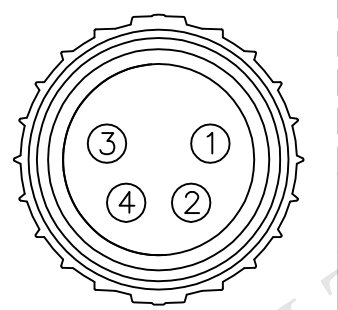

REV.	ECN NO.	DATE	SIGN	DESCRIPTION
B	LEN-780061	2007/06/06	J.De Castro	Add Projection
C	LEN-920257~260	2009/02/06	Vicky	Update the drawing
D	LEN1630167~170	2016/03/07	Vicky	Update Logo

8-04AMMM-SR7AXX  
 XX:01~99Meters  
 01:01Meter  
 02:02Meters  
 :  
 :  
 99:99Meters  
 Cable Length(L):01~99Meters

- Note:
- \* @ Important Dimension
  - \* Waterproof Rate: IP67
  - \* Connector: PU, Black
  - \* Male Pin: Copper Alloy, Gold Plated
  - \* Cable: UL2464 22AWG\*4C+Talcum, Black, PVC Jacket, UV Resistant, OD=5.0mm
  - \* Cable Length Tolerance:
    - 01M:±40mm
    - 02M~05M:±60mm
    - 06M~10M:±100mm
    - 11M~30M:±200mm
    - 31M~99M:±500mm