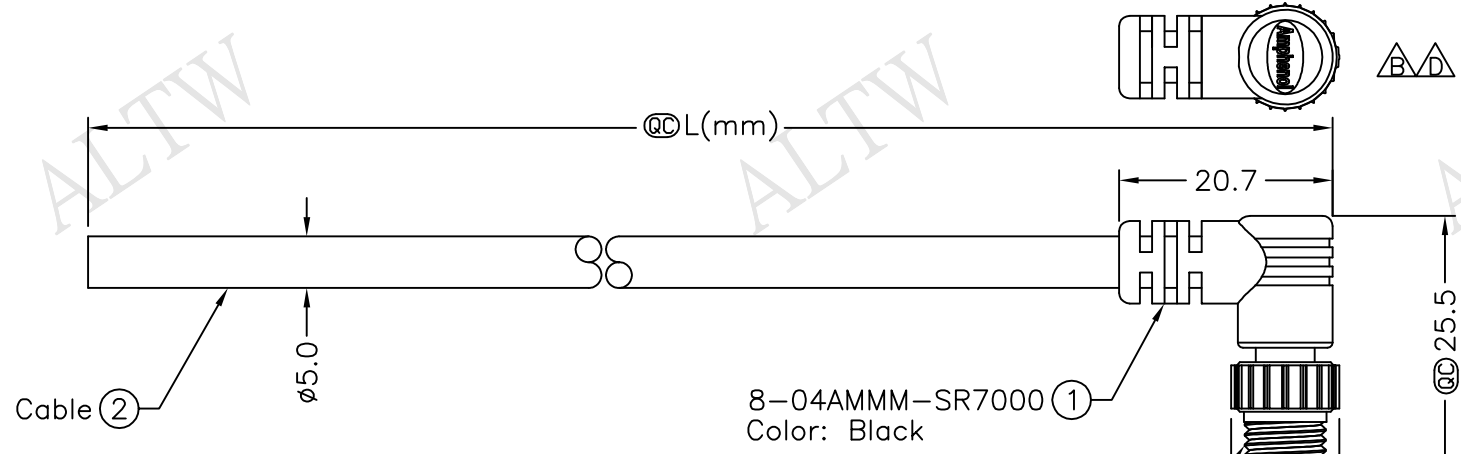

REV.	ECN NO.	DATE	SIGN	DESCRIPTION
B	LEN-780061	2007/06/06	J.De Castro	Add Projection
C	LEN-920257~260	2009/02/06	Vicky	Update the drawing
D	LEN1630167~170	2016/03/07	Vicky	Update Logo

8-04AMMM-SR7AXX  
 XX:01~99Meters  
 01:01Meter  
 02:02Meters  
 :  
 :  
 99:99Meters  
 Cable Length(L):01~99Meters

- Note:
- \* @ Important Dimension
  - \* Waterproof Rate: IP67
  - \* Connector: PU, Black
  - \* Male Pin: Copper Alloy, Gold Plated
  - \* Cable: UL2464 22AWG\*4C+Talcum, Black, PVC Jacket, UV Resistant, OD=5.0mm
  - \* Cable Length Tolerance:
    - 01M:±40mm
    - 02M~05M:±60mm
    - 06M~10M:±100mm
    - 11M~30M:±200mm
    - 31M~99M:±500mm

Pin Assignments  
Front View

4	Black	黑
3	Blue	藍
2	White	白
1	Brown	棕
Conn.	Wire Color	
	Pin Out	

UNIT:mm	
TOLERANCE	±0.5 mm

TITLE	M8 Conn	
	Cable Screw 4P M Conn M Pin	
SCALE	Free	SHEET 1 OF 1
REV.	D	SIZE A4
		@ :Inspection Item