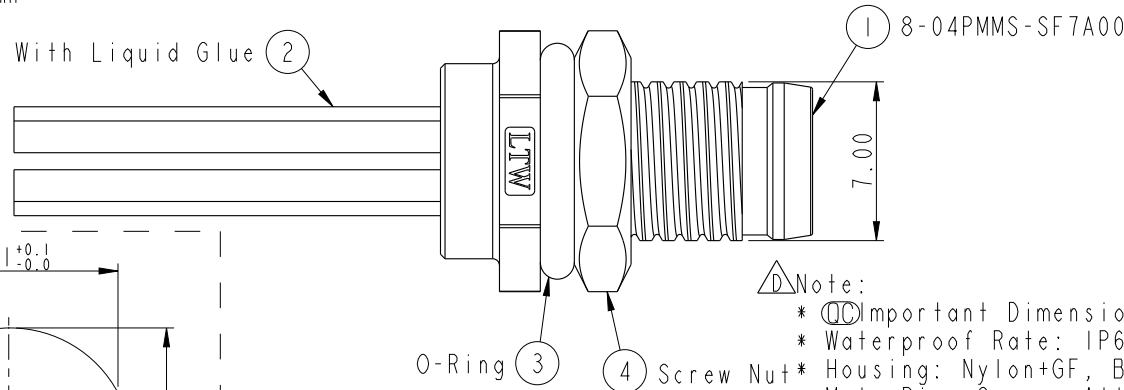

8-04PMMS-SF7AXX △B/C

15:150mm
20:200mm
↓
95:950mm
Cable Pitch Unit=50mm

A0:1000mm
↓
A5:1500mm
Cable Pitch Unit=100mm
Wire Length (L):150~1500 mm

Pin Assignment
Front View

Recommended
Panel Cut-Out

- △Note:
- * Ⓞ Important Dimension.
 - * Waterproof Rate: IP67
 - * Housing: Nylon+GF, Black
 - * Male Pin: Copper Alloy, Gold Plated
 - * Shield: Zinc Alloy, Nickel Plated
 - * Nut: Copper Alloy, Nickel Plated
 - * O-Ring: EPDM, Black
 - * Wire Harness: UL1007, 24AWG
 - * Panel Thickness For Snap-in Type Max 3.0mm
 - * Panel Thickness For Screw Type Max 1.9mm
 - * Nut Torque: 4-6 kgf.cm
 - * Wire harness Tolerance: 150~300±15mm
301~1000±20mm
Over1000 ±50/-0mm