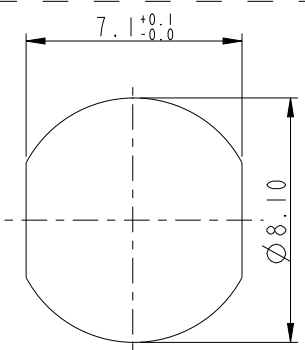

8-04PMMS-SF7AXX △B/C

15:150mm
20:200mm
↓
95:950mm
Cable Pitch Unit=50mm

A0:1000mm
↓
A5:1500mm
Cable Pitch Unit=100mm
Wire Length (L):150~1500 mm

Pin Assignment
Front View

Recommended
Panel Cut-Out

- △Note:
- * Ⓞ Important Dimension.
 - * Waterproof Rate: IP67
 - * Housing: Nylon+GF, Black
 - * Male Pin: Copper Alloy, Gold Plated
 - * Shield: Zinc Alloy, Nickel Plated
 - * Nut: Copper Alloy, Nickel Plated
 - * O-Ring: EPDM, Black
 - * Wire Harness: UL1007, 24AWG
 - * Panel Thickness For Snap-in Type Max 3.0mm
 - * Panel Thickness For Screw Type Max 1.9mm
 - * Nut Torque: 4-6 kgf.cm
 - * Wire harness Tolerance: 150~300±15mm
301~1000±20mm
Over1000 ±50/-0mm

4	Black	黑
3	Blue	藍
2	White	白
1	Brown	棕
Conn.	Wire Color	
	Pin Out	

UNIT:mm		TITLE		ITEM NO		DRAWN BY		DATE	
TOLERANCE		M8 4PIN PANEL F CONN F PIN		8-04PMMS-SF7AXX		Ruru		2019-09-18	
.X	±0.25	SCALE	2:1	DWG NO	8-04PMMS-SF7AXX	CHECKED BY	Rita	DATE	2019-09-18
.XX	±0.1	SIZE	A4	CUSTOMER	ALTW	APPROVED BY	Max	DATE	2019-09-18
.XXX	±0.05	REV.	D	SHEET 1 OF 1					
ANGLES	±1°	WC-REV.	B.2	Ⓞ: Inspection item					