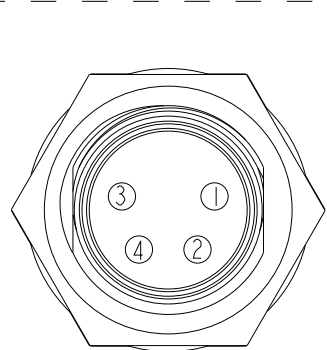

8-04PMMS-SF7AXX △B/C

15:150mm
20:200mm
↓
95:950mm
Cable Pitch Unit=50mm

A0:1000mm
↓
A5:1500mm
Cable Pitch Unit=100mm
Wire Length (L):150~1500 mm

Pin Assignment
Front View

Recommended
Panel Cut-Out

- △Note:
- * Ⓞ Important Dimension.
 - * Waterproof Rate: IP67
 - * Housing: Nylon+GF, Black
 - * Male Pin: Copper Alloy, Gold Plated
 - * Shield: Zinc Alloy, Nickel Plated
 - * Nut: Copper Alloy, Nickel Plated
 - * O-Ring: EPDM, Black
 - * Wire Harness: UL1007, 24AWG
 - * Panel Thickness For Snap-in Type Max 3.0mm
 - * Panel Thickness For Screw Type Max 1.9mm
 - * Nut Torque: 4-6 kgf.cm
 - * Wire harness Tolerance: 150~300±15mm
301~1000±20mm
Over1000 ±50/-0mm

4	Black	黑
3	Blue	藍
2	White	白
1	Brown	棕
Conn.	Wire Color	
	Pin Out	

UNIT:mm		TITLE		ITEM NO		DRAWN BY		DATE	
TOLERANCE		M8 4PIN PANEL F CONN F PIN		8-04PMMS-SF7AXX		Ruru		2019-09-18	
.X	±0.25	SCALE	2:1	DWG NO	8-04PMMS-SF7AXX	CHECKED BY	Rita	DATE	2019-09-18
.XX	±0.1	SIZE	A4	CUSTOMER	ALTW	APPROVED BY	Max	DATE	2019-09-18
.XXX	±0.05	REV.	D	SHEET 1 OF 1					
ANGLES	±1°	WC-REV.	B.2	Ⓞ: Inspection item					