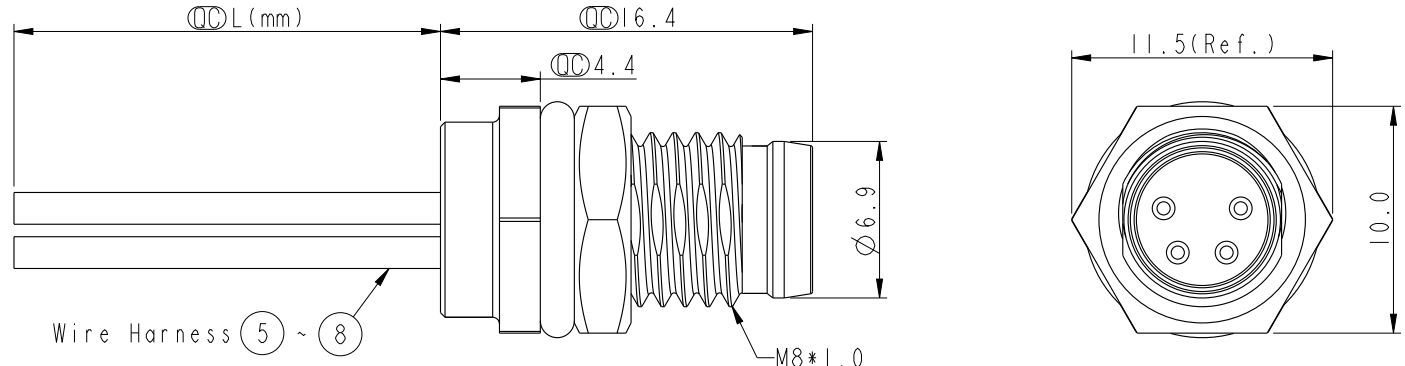

8-04PMMS-SF7AXX △B/C

15:150mm
20:200mm
↓
95:950mm
Cable Pitch Unit=50mm

A0:1000mm
↓
A5:1500mm
Cable Pitch Unit=100mm
Wire Length (L):150~1500 mm

Pin Assignment
Front View

Recommended
Panel Cut-Out

- △Note:
- * Ⓞ Important Dimension.
 - * Waterproof Rate: IP67
 - * Housing: Nylon+GF, Black
 - * Male Pin: Copper Alloy, Gold Plated
 - * Shield: Zinc Alloy, Nickel Plated
 - * Nut: Copper Alloy, Nickel Plated
 - * O-Ring: EPDM, Black
 - * Wire Harness: UL1007, 24AWG
 - * Panel Thickness For Snap-in Type Max 3.0mm
 - * Panel Thickness For Screw Type Max 1.9mm
 - * Nut Torque: 4-6 kgf.cm
 - * Wire harness Tolerance: 150~300±15mm
301~1000±20mm
Over1000 ±50/-0mm

4	Black	黑
3	Blue	藍
2	White	白
1	Brown	棕
Conn.	Wire Color	
	Pin Out	

UNIT:mm		TITLE		ITEM NO		DRAWN BY		DATE	
TOLERANCE		M8 4PIN PANEL F CONN F PIN		8-04PMMS-SF7AXX		Ruru		2019-09-18	
.X	±0.25	SCALE	2:1	DWG NO	8-04PMMS-SF7AXX	CHECKED BY	Rita	DATE	2019-09-18
.XX	±0.1	SIZE	A4	CUSTOMER	ALTW	APPROVED BY	Max	DATE	2019-09-18
.XXX	±0.05	REV.	D	SHEET 1 OF 1					
ANGLES	±1°	WC-REV.	B.2	Ⓞ: Inspection item					