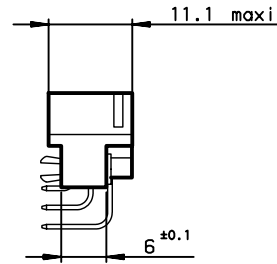

DIMENSIONS

TERMINATION

TIN LEAD PART NUMBER

PART NUMBER
86093397313H50867E1

LEAD FREE PART NUMBER

PART NUMBER
86093397313H50BYLF

P.C. CARD DRILLING (Component side view)

SPECIFICATION 867 = no contacts in position ;  
OR SPECIFICATION BY =row : a-b-c cavity : 6-13-15

GENERAL CHARACTERISTICS AND ROHS INFORMATIONS:  
SEE DRAWING C-8609-0000A

European Views

www.fciconnect.com		surface ISO 1302 ✓	tolerance std ISO 406 ISO 1101	projection mm
TOLERANCES UNLESS OTHERWISE SPECIFIED				
Dr	ROUILLARD	2001/11/16	0.X ±0.1	size A3
Eng	TARON	2001/11/16	0.XX ±0.1	Scale 1.5
Chr	LEGARE	2001/11/16	0.XXX ±0.1	ECN LS08-0036
Appr	LEGARE	2001/11/16	Product family	DIN 8609 Spec ref -
FCJ		title STANDARD MALE 3 ROW C/2		Rev. E
		39 CONTACTS		dwg no C-8609-1106
		catalog no -		CUSTOMER sheet 1 of 1