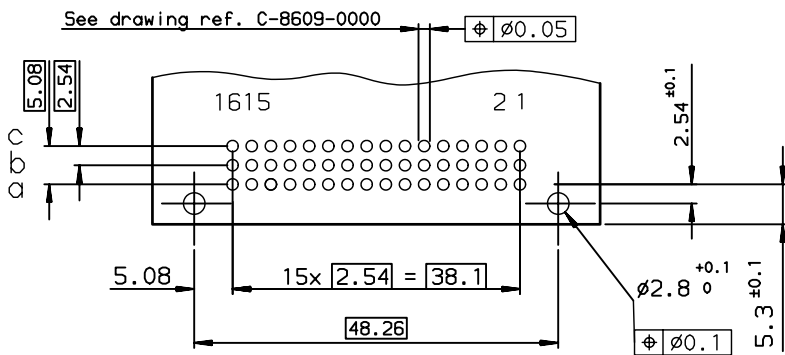

DIMENSIONS

TERMINATION

TIN LEAD PART NUMBER

PART NUMBER
86093397313H50867E1

LEAD FREE PART NUMBER

PART NUMBER
86093397313H50BYLF

P.C. CARD DRILLING (Component side view)

SPECIFICATION 867 = no contacts in position ;  
OR SPECIFICATION BY =row : a-b-c cavity : 6-13-15

GENERAL CHARACTERISTICS AND ROHS INFORMATIONS:  
SEE DRAWING C-8609-0000A

European Views

www.fciconnect.com		surface ISO 1302 ✓	tolerance std ISO 406 ISO 1101	projection mm
TOLERANCES UNLESS OTHERWISE SPECIFIED				
Dr	ROUILLARD	2001/11/16	0.X ±0.1	size A3
Eng	TARON	2001/11/16	0.XX ±0.1	Scale 1.5
Chr	LEGARE	2001/11/16	0.XXX ±0.1	ECN LS08-0036
Appr	LEGARE	2001/11/16	Product family	DIN 8609 Spec ref -
FCJ		title STANDARD MALE 3 ROW C/2		Rev. E
		39 CONTACTS		dwg no C-8609-1106
		catalog no -		CUSTOMER sheet 1 of 1