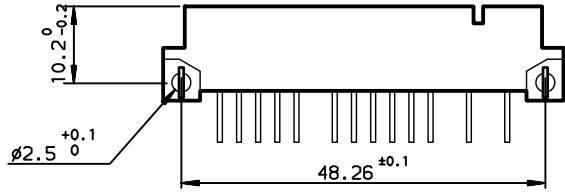

DIMENSIONS

TERMINATION

TIN LEAD PART NUMBER

PART NUMBER
86093397313H50867E1

LEAD FREE PART NUMBER

PART NUMBER
86093397313H50BYLF

P.C. CARD DRILLING (Component side view)

SPECIFICATION 867 = no contacts in position ;  
OR SPECIFICATION BY =row : a-b-c cavity : 6-13-15

GENERAL CHARACTERISTICS AND ROHS INFORMATIONS:  
SEE DRAWING C-8609-0000A

European Views

www.fciconnect.com		surface ISO 1302 ✓	tolerance std ISO 406 ISO 1101	projection mm
TOLERANCES UNLESS OTHERWISE SPECIFIED				
Dr	ROUILLARD	2001/11/16	0.X ±0.1	size A3
Eng	TARON	2001/11/16	0.XX ±0.1	Scale 1.5
Chr	LEGARE	2001/11/16	0.XXX ±0.1	ECN LS08-0036
Appr	LEGARE	2001/11/16	Product family	DIN 8609 Spec ref -
FCJ		title STANDARD MALE 3 ROW C/2		Rev. E
		39 CONTACTS		dwg no C-8609-1106
		catalog no -		CUSTOMER sheet 1 of 1