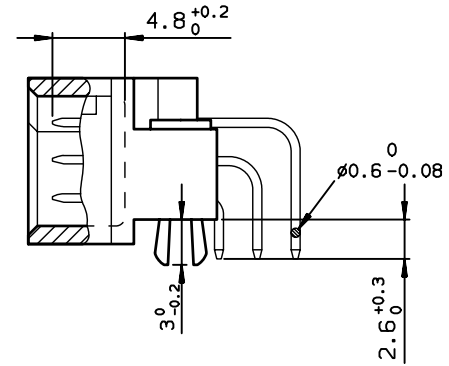

DIMENSIONS

TERMINATION

TIN LEAD PART NUMBER

PART NUMBER
86093397313H50867E1

LEAD FREE PART NUMBER

PART NUMBER
86093397313H50BYLF

P.C. CARD DRILLING (Component side view)

SPECIFICATION 867 = no contacts in position ;  
OR SPECIFICATION BY =row : a-b-c cavity : 6-13-15

GENERAL CHARACTERISTICS AND ROHS INFORMATIONS:  
SEE DRAWING C-8609-0000A

European Views

www.fciconnect.com		surface ISO 1302 ✓	tolerance std ISO 406 ISO 1101	projection mm
TOLERANCES UNLESS OTHERWISE SPECIFIED				
Dr	ROUILLARD	2001/11/16	0.X ±0.1	size A3
Eng	TARON	2001/11/16	0.XX ±0.1	Scale 1.5
Chr	LEGARE	2001/11/16	0.XXX ±0.1	ECN LS08-0036
Appr	LEGARE	2001/11/16	Product family	DIN 8609 Spec ref -
FCJ		title STANDARD MALE 3 ROW C/2		Rev. E
		39 CONTACTS		dwg no C-8609-1106
		catalog no -		CUSTOMER sheet 1 of 1