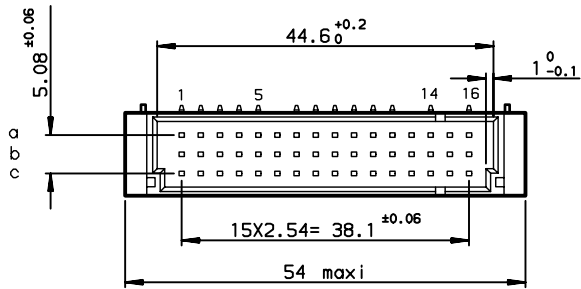

DIMENSIONS

TERMINATION

TIN LEAD PART NUMBER

PART NUMBER
86093397313H50867E1

LEAD FREE PART NUMBER

PART NUMBER
86093397313H50BYLF

P.C. CARD DRILLING (Component side view)

SPECIFICATION 867 = no contacts in position ;  
OR SPECIFICATION BY =row : a-b-c cavity : 6-13-15

GENERAL CHARACTERISTICS AND ROHS INFORMATIONS:  
SEE DRAWING C-8609-0000A

European Views

www.fciconnect.com		surface ISO 1302 ✓	tolerance std ISO 406 ISO 1101	projection mm
TOLERANCES UNLESS OTHERWISE SPECIFIED				
Dr	ROUILLARD	2001/11/16	0.X ±0.1	size A3
Eng	TARON	2001/11/16	0.XX ±0.1	Scale 1.5
Chr	LEGARE	2001/11/16	0.XXX ±0.1	ECN LS08-0036
Appr	LEGARE	2001/11/16	Product family	DIN 8609 Spec ref -
FCJ		title STANDARD MALE 3 ROW C/2		Rev. E
		39 CONTACTS		dwg no C-8609-1106
		catalog no -		CUSTOMER sheet 1 of 1